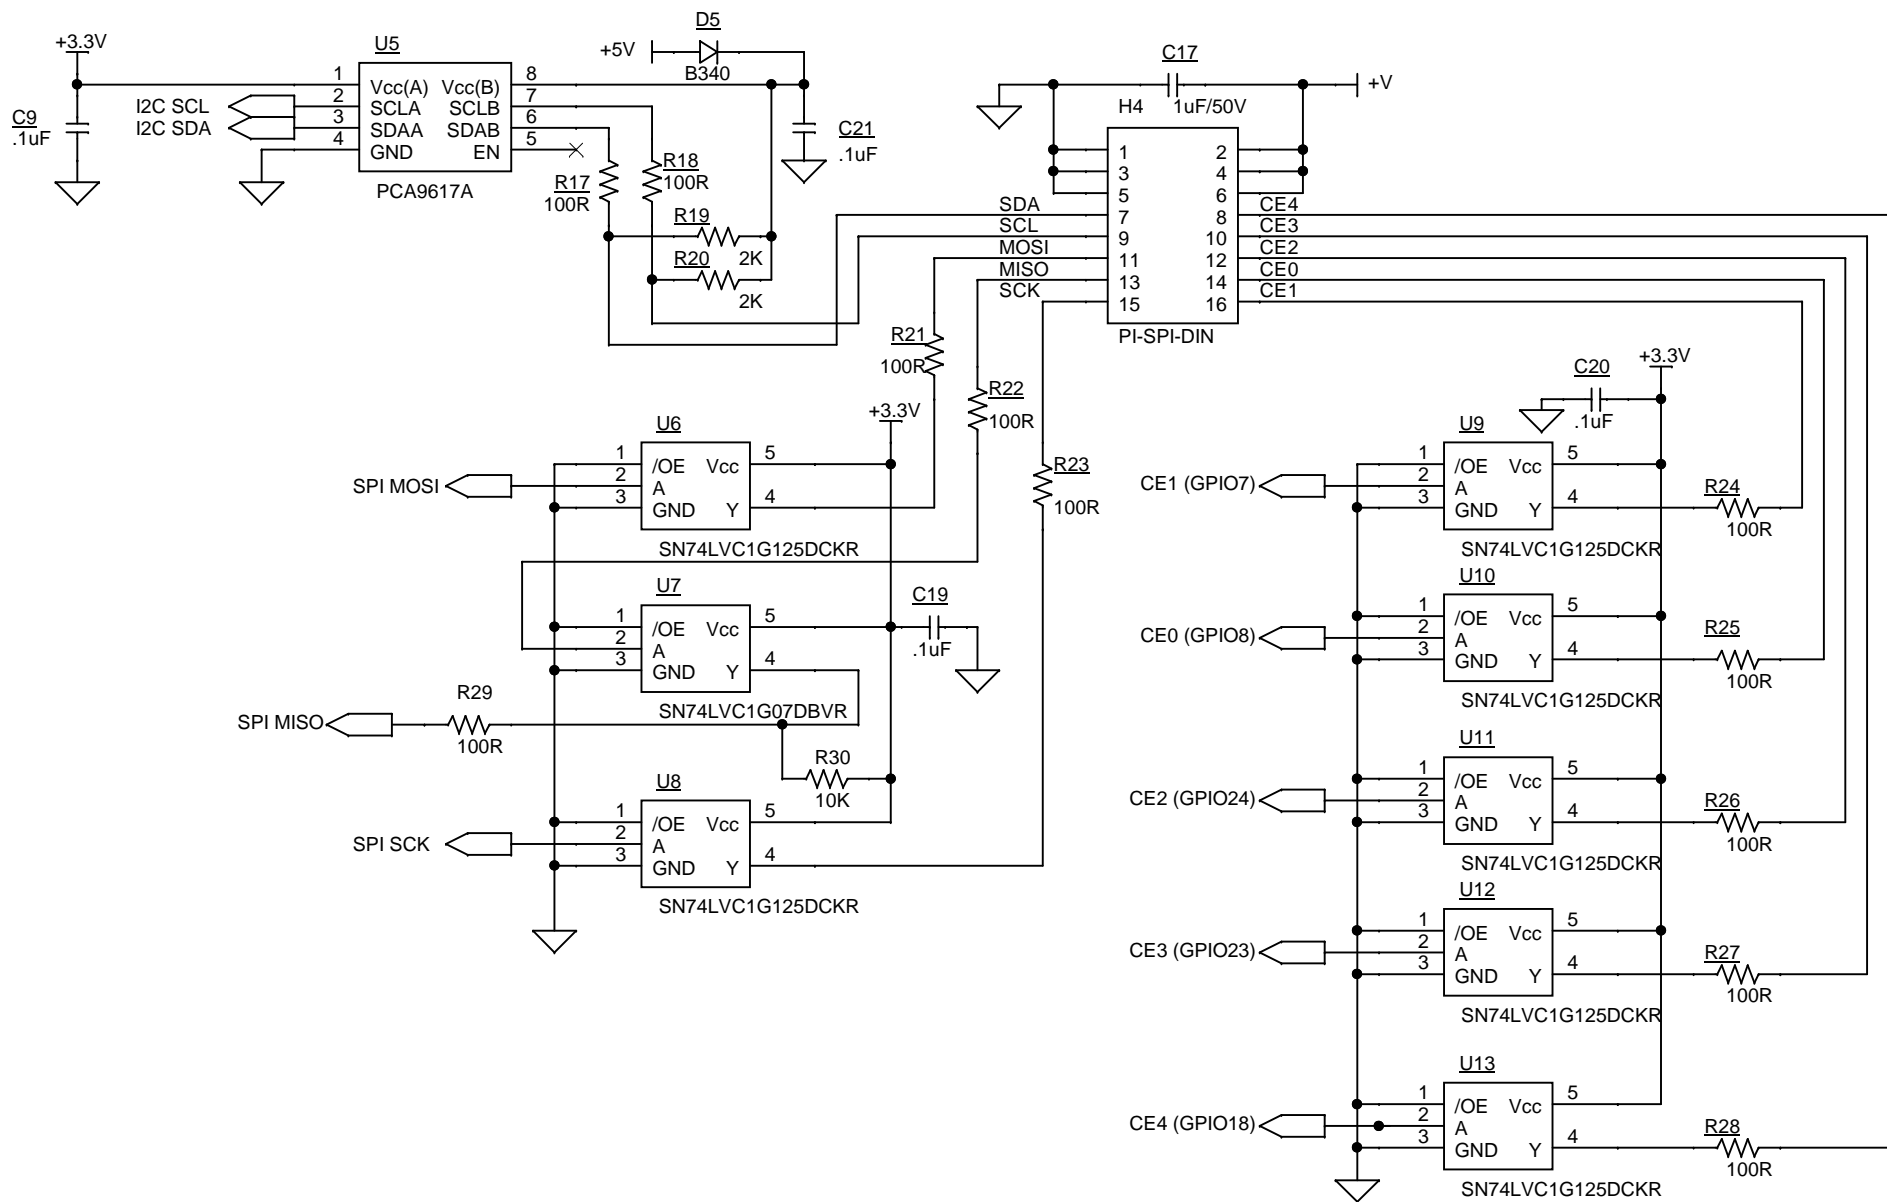

VP PROCESS INC		
Title		
PI-SPI-DIN-RTC-RS485		
Size	Document Number	Rev
A	VPE-2700	C
Date:	Wednesday, July 05, 2017	Sheet 2 of 3

VP PROCESS INC

Title		
PI-SPI-DIN-RTC-RS485		
Size	Document Number	Rev
A	VPE-2700	C
Date:	Monday, September 04, 2017	Sheet 3 of 3