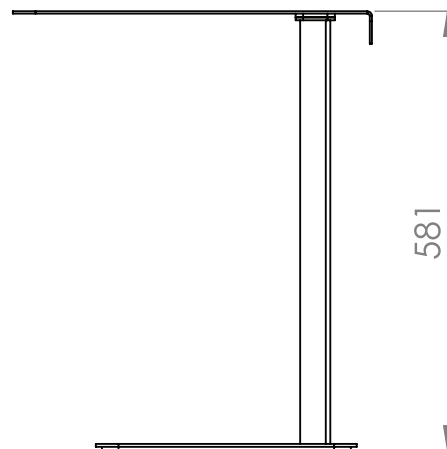

SOFA_TABLE

PRODUCT

Side table

DIMENSIONS

L 475 x W 325 x H 581 mm

MATERIAL

Steel

FINISH

Powdercoat

COLOR

RAL 9005 (black)

ENVIRONMENT

Indoor

INSTALLATION GUIDE

NL | ONDERDELEN

1. Tafelblad
2. Montageschroef
3. Poot
4. Basis

EN | PARTS

1. Table top
2. Fixing screw
3. Leg
4. Base

**Tighten the 4 bolts
with the hex tool.**