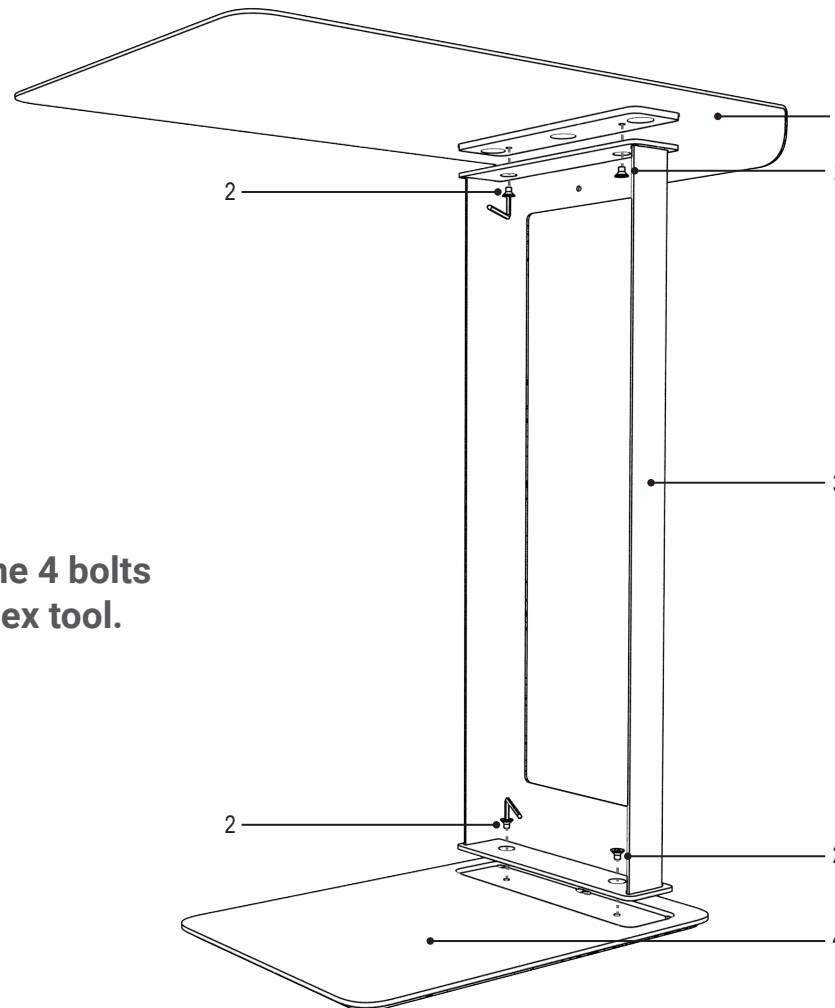

SOFA_TABLE

PRODUCT

Side table

DIMENSIONS

L 475 x W 325 x H 581 mm

MATERIAL

Steel

FINISH

Powdercoat

COLOR

RAL 9005 (black)

ENVIRONMENT

Indoor

INSTALLATION GUIDE

NL | ONDERDELEN

1. Tafelblad
2. Montageschroef
3. Poot
4. Basis

EN | PARTS

1. Table top
2. Fixing screw
3. Leg
4. Base

**Tighten the 4 bolts
with the hex tool.**