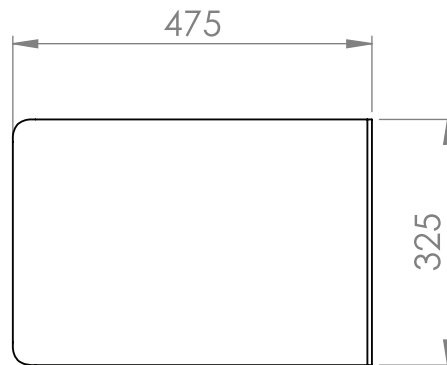

SOFA_TABLE

PRODUCT

Side table

DIMENSIONS

L 475 x W 325 x H 581 mm

MATERIAL

Steel

FINISH

Powdercoat

COLOR

RAL 9005 (black)

ENVIRONMENT

Indoor