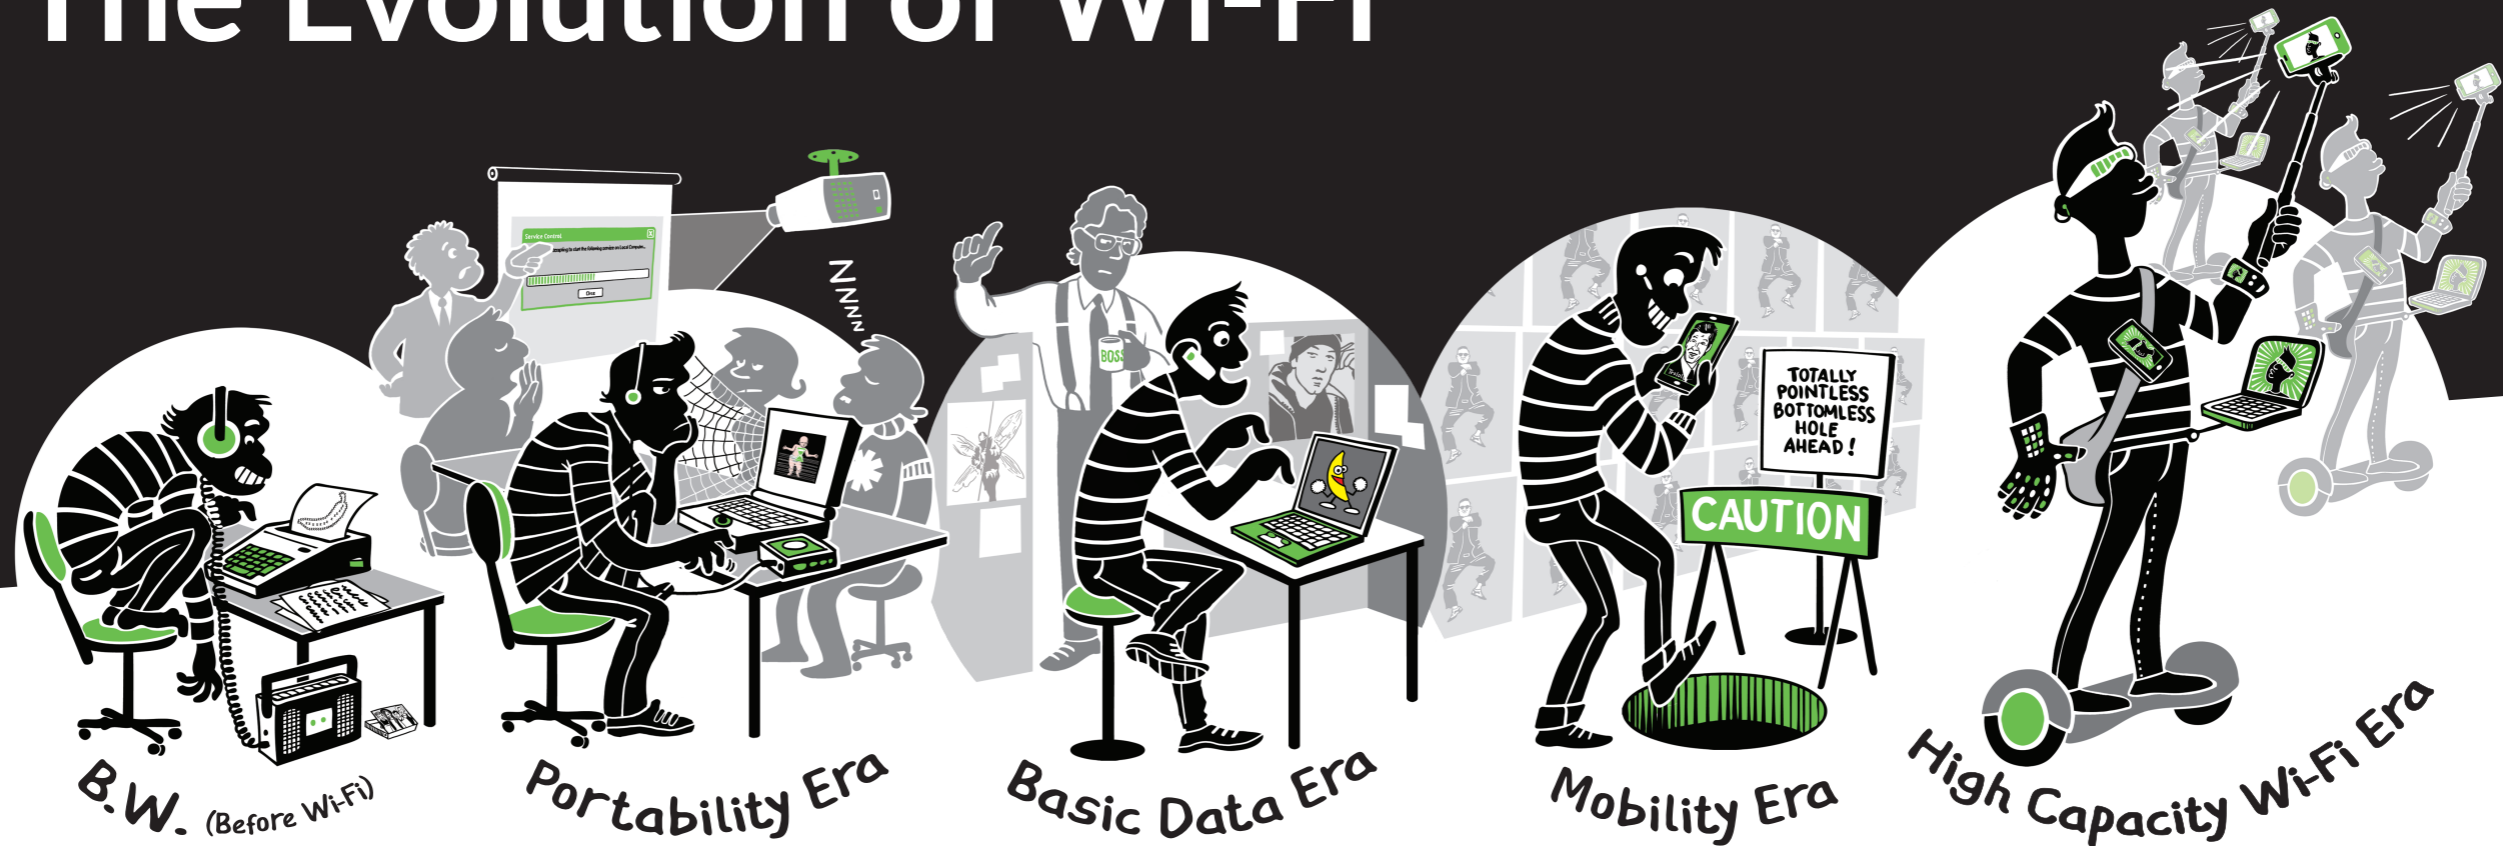

The Evolution of Wi-Fi

	B.W. (Before Wi-Fi)	Portability Era	Basic Data Era	Mobility Era	High Capacity Wi-Fi Era
Where	Warehouses, if even there	Conference rooms	At your desk	Everywhere you want it	Even where you don't want it
Who used	The privileged few	Tech-minded innovators	The cool kids	Everyone	Everyone and their mother
Network design tools	Best guess and / or 100 pound "portable" spectrum analyzer	Pen, paper & endless hours	"Wi-Fi meter" tools & beer	Site survey tools with USB dongles	Capacity planning tools, dedicated Wi-Fi measurement hardware
Access Points	802.11b Symbols	802.11a Orinocos	802.11g "fat" access points	802.11n light-weight APs	802.11ac / 802.11ax APs

The Wi-Fi game has changed. Has your network kept up?

Get the tools you need to design better Wi-Fi.