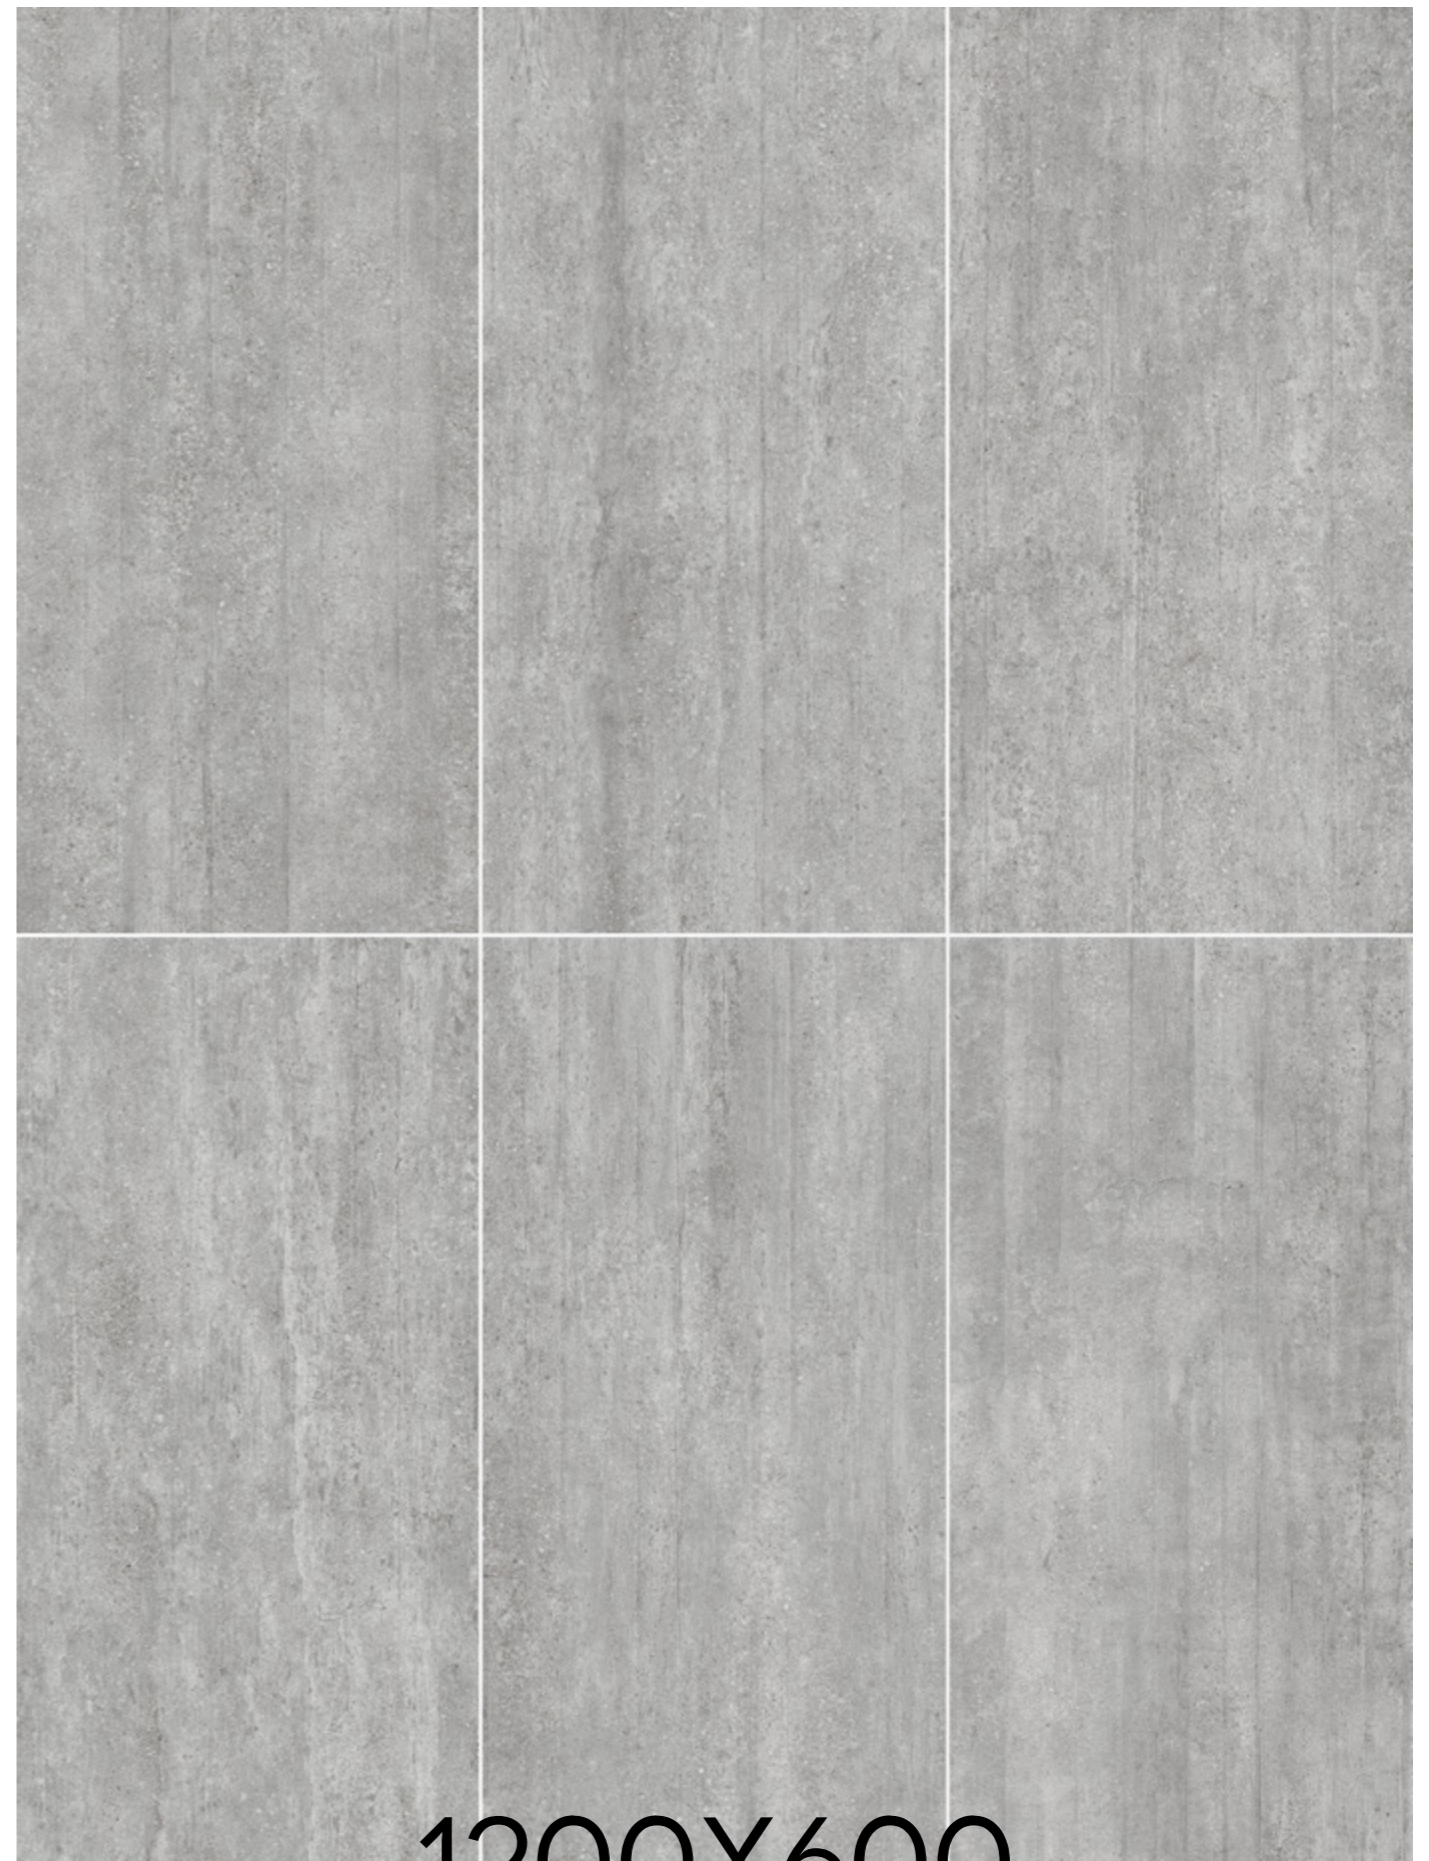

MZ220 GREY
1200X600MM 6 FACES DIFFERENCE

1200X600