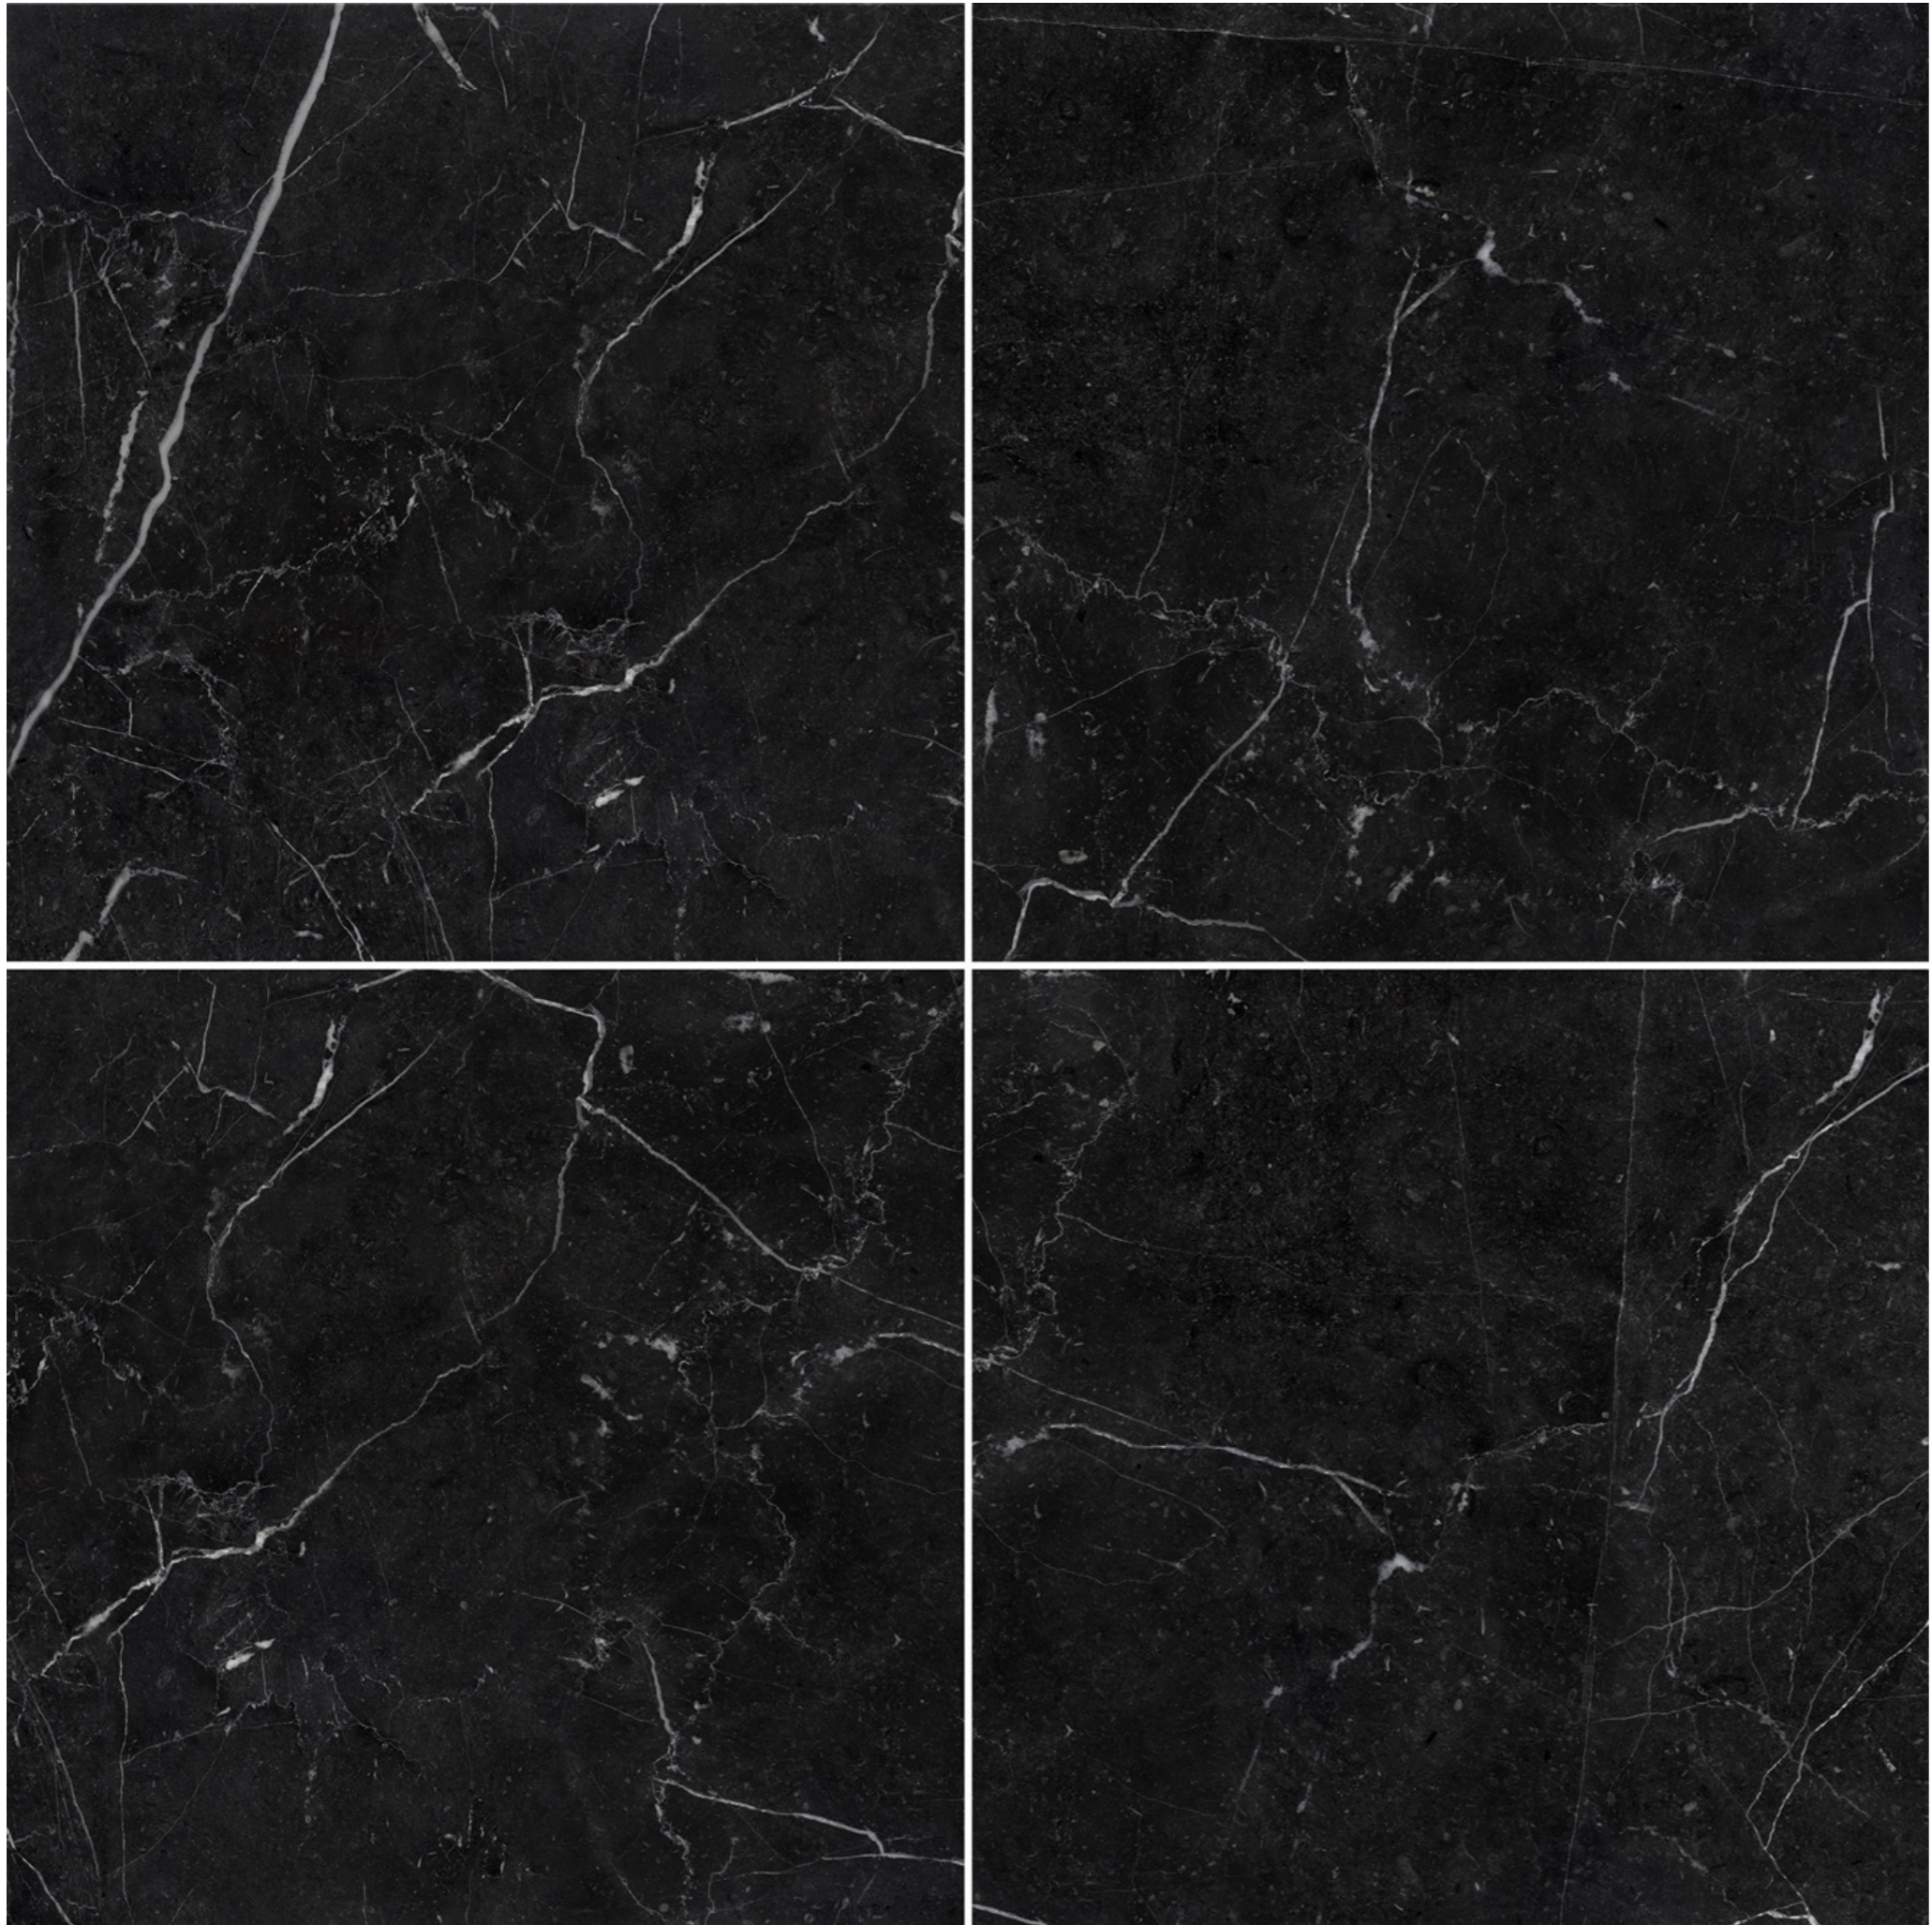

1200X600

MZ852H / MATT  
1200X600MM 6 FACES DIFFERENCE

900X900

MARQUINA  
MZ852H

900X900

MZ852H CUSTOM MAKE  
900X00MM 4 FACES DIFFERENCE