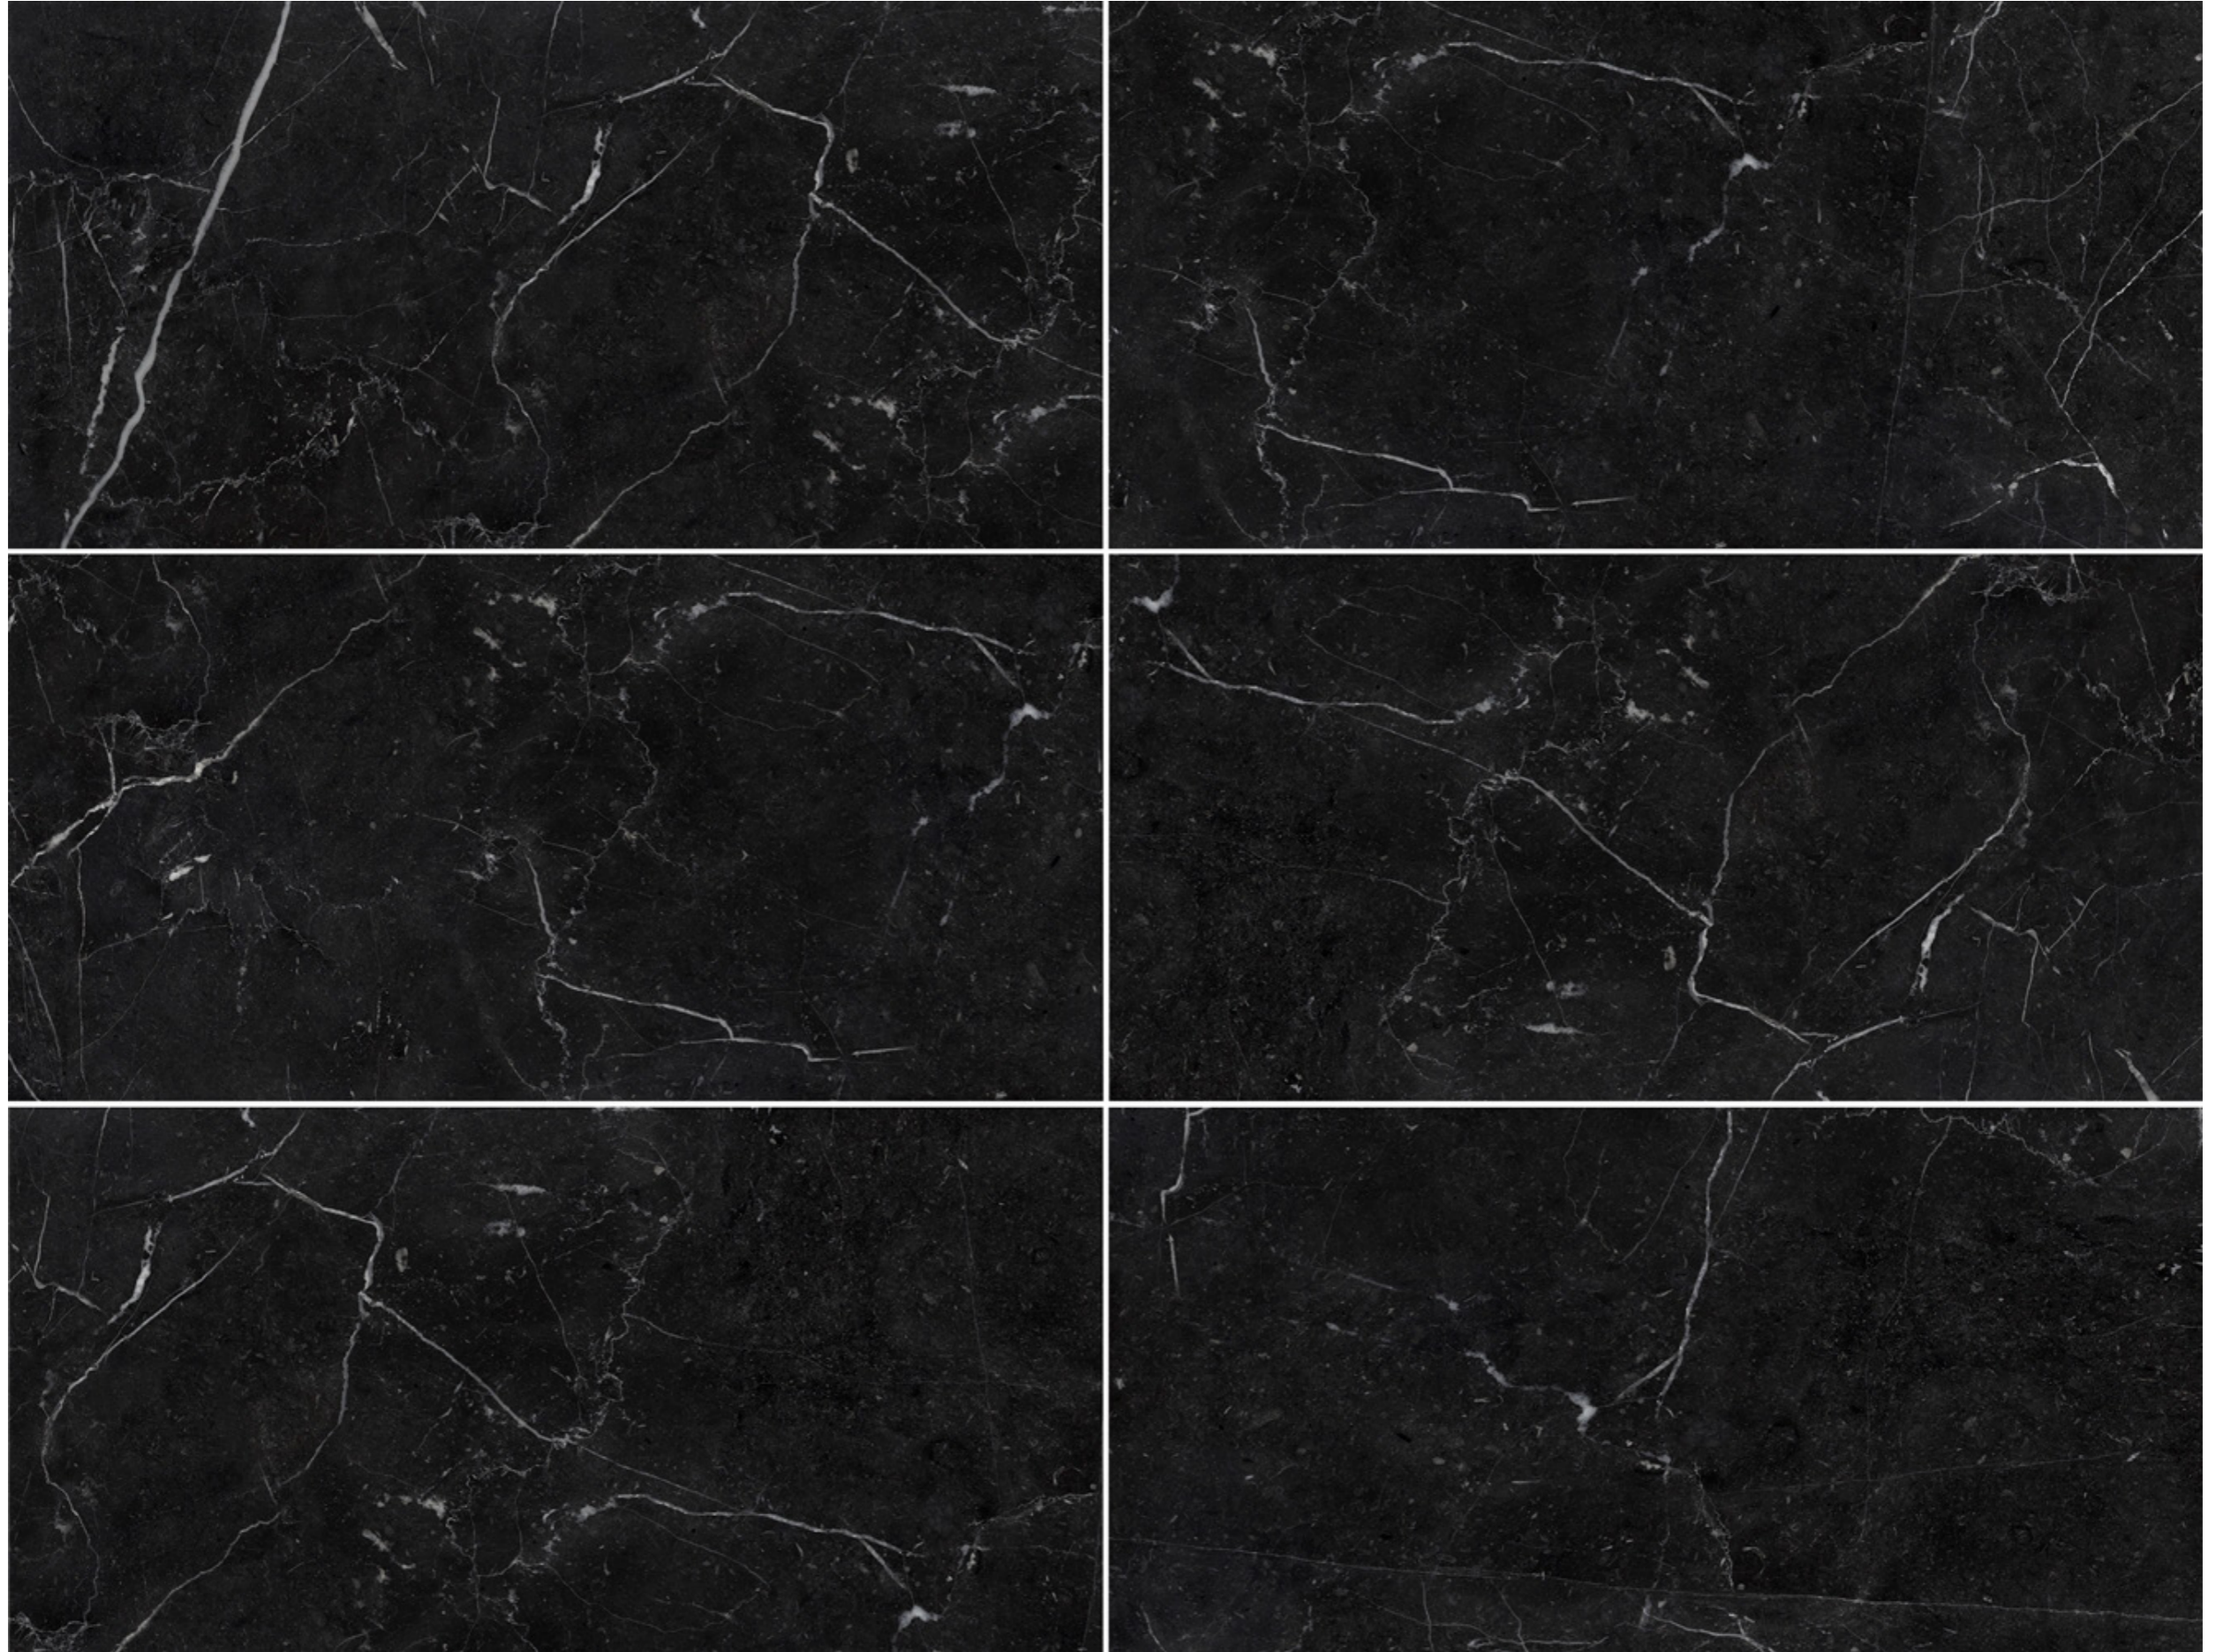

1200X600

MZ852H / MATT  
1200X600MM 6 FACES DIFFERENCE

900X900

MARQUINA  
MZ852H

900X900

MZ852H CUSTOM MAKE  
900X00MM 4 FACES DIFFERENCE