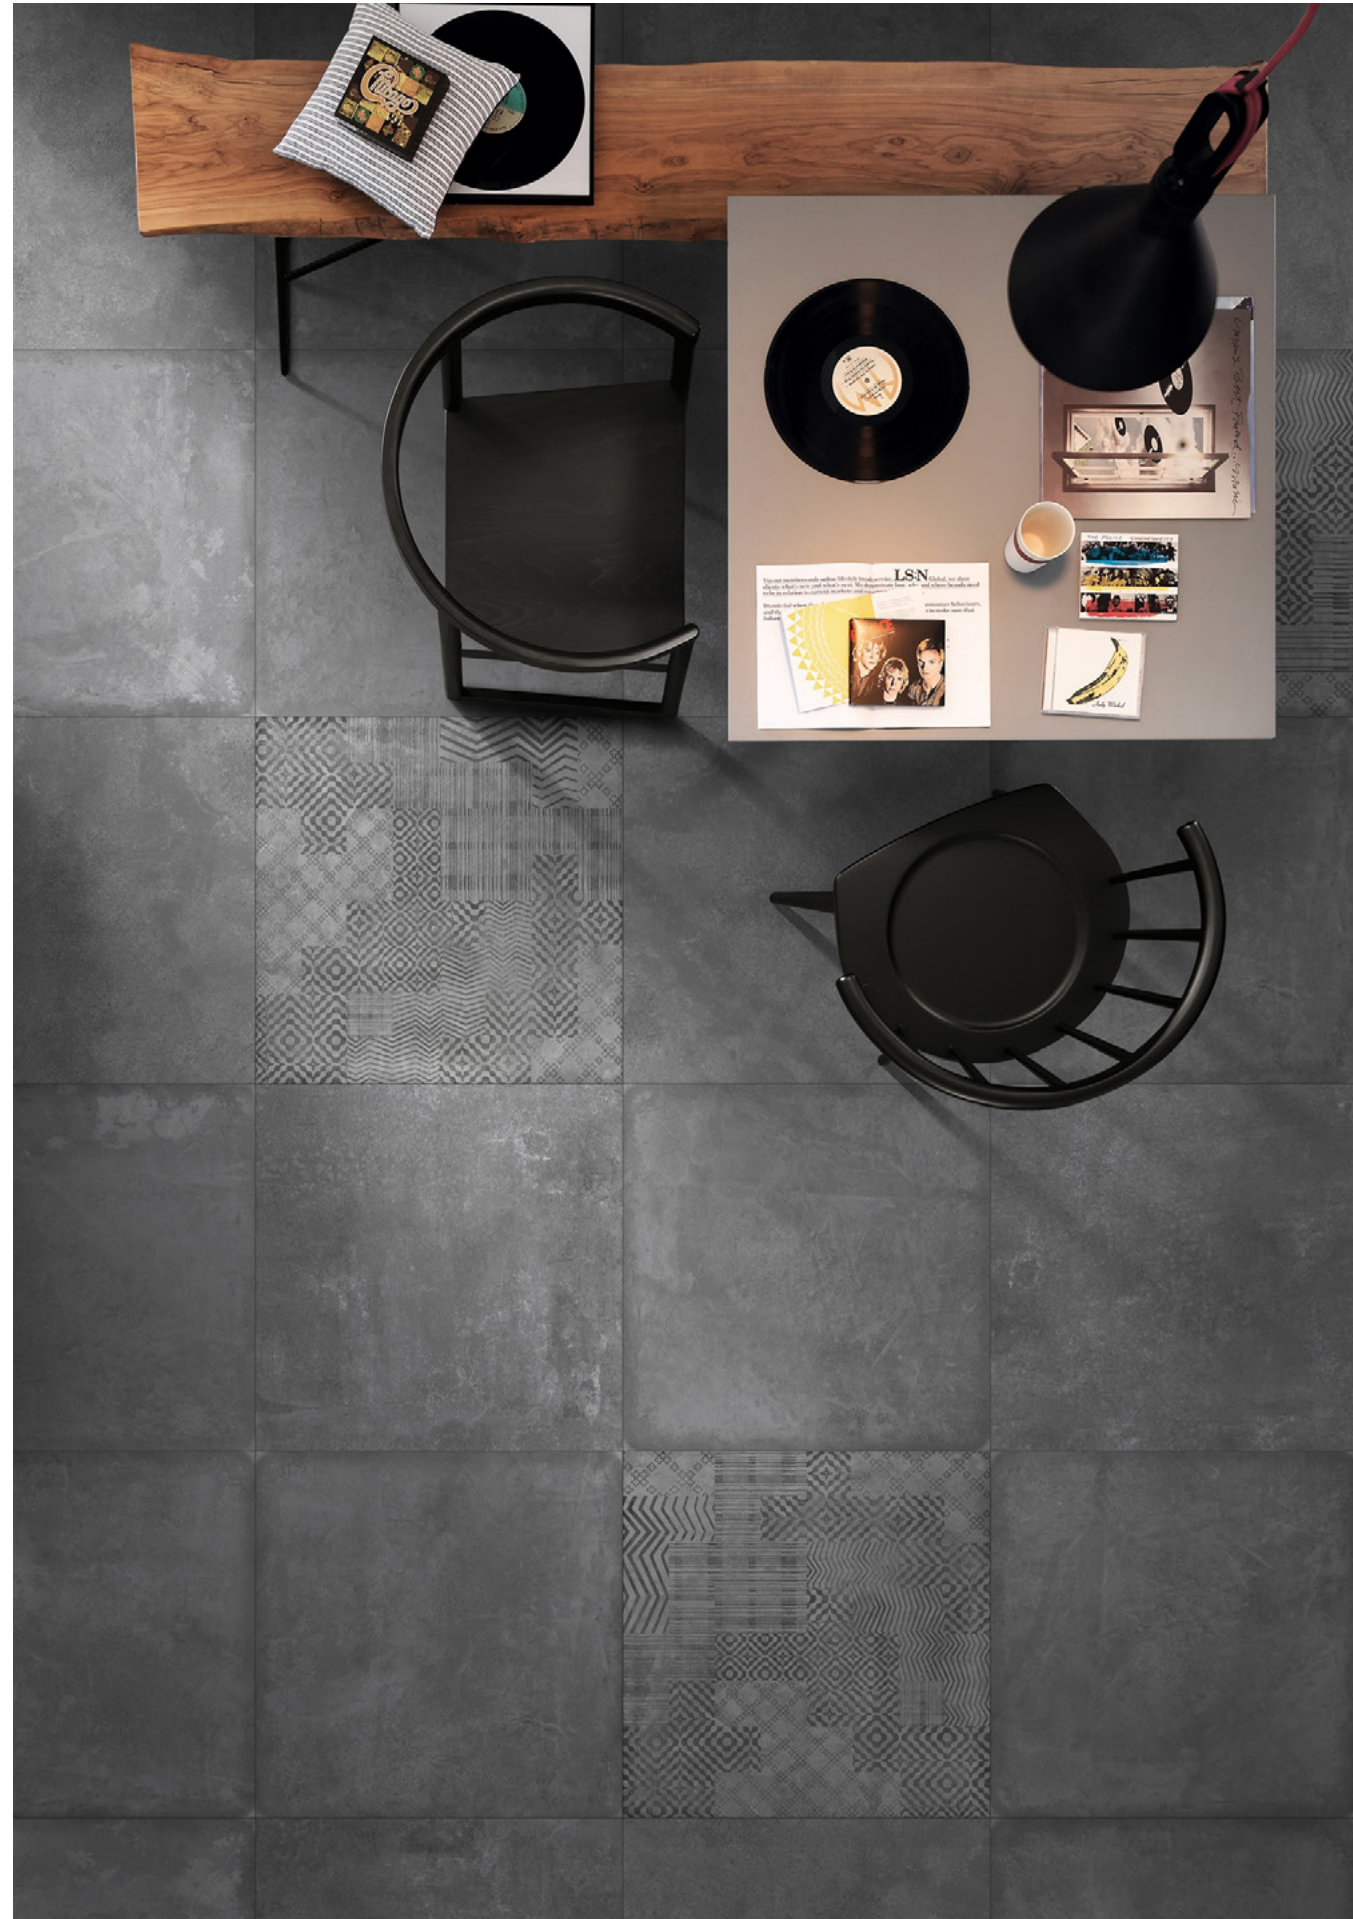

the spoon food & wine

FLOOR: DEEP 2CM 600X600

deep

MZ270 / MZ270GN DEEP
600X600MM 12 FACES DIFFERENCE

600X600

MZ270 / MZ270GN
DEEP / DEEP 2CM
600X600MM 12 FACES DIFFERENCE
MATT R10 / ROUGH R11

FLOOR: DEEP 2CM 600X600

MZ170 / MZ170GN DEEP
600X600MM 12 FACES DIFFERENCE

600X300

LIGHT
MZ170

Decors

MZ170W

FLOOR: LIGHT 600X600 + MZ170W 600X600

MZ170D
600X600MM 2 FACES DIFFERENCE

Decor

WALL: DEEP 600X300 + MZ270D 600X300
FLOOR: DEEP 600X600 + MZ270D 600X300

Steady gray with heavy industry texture

What you expect to achieve

We are ready for you

HEXAGON DESIGN

六角形非常规切割
300x260x150mm