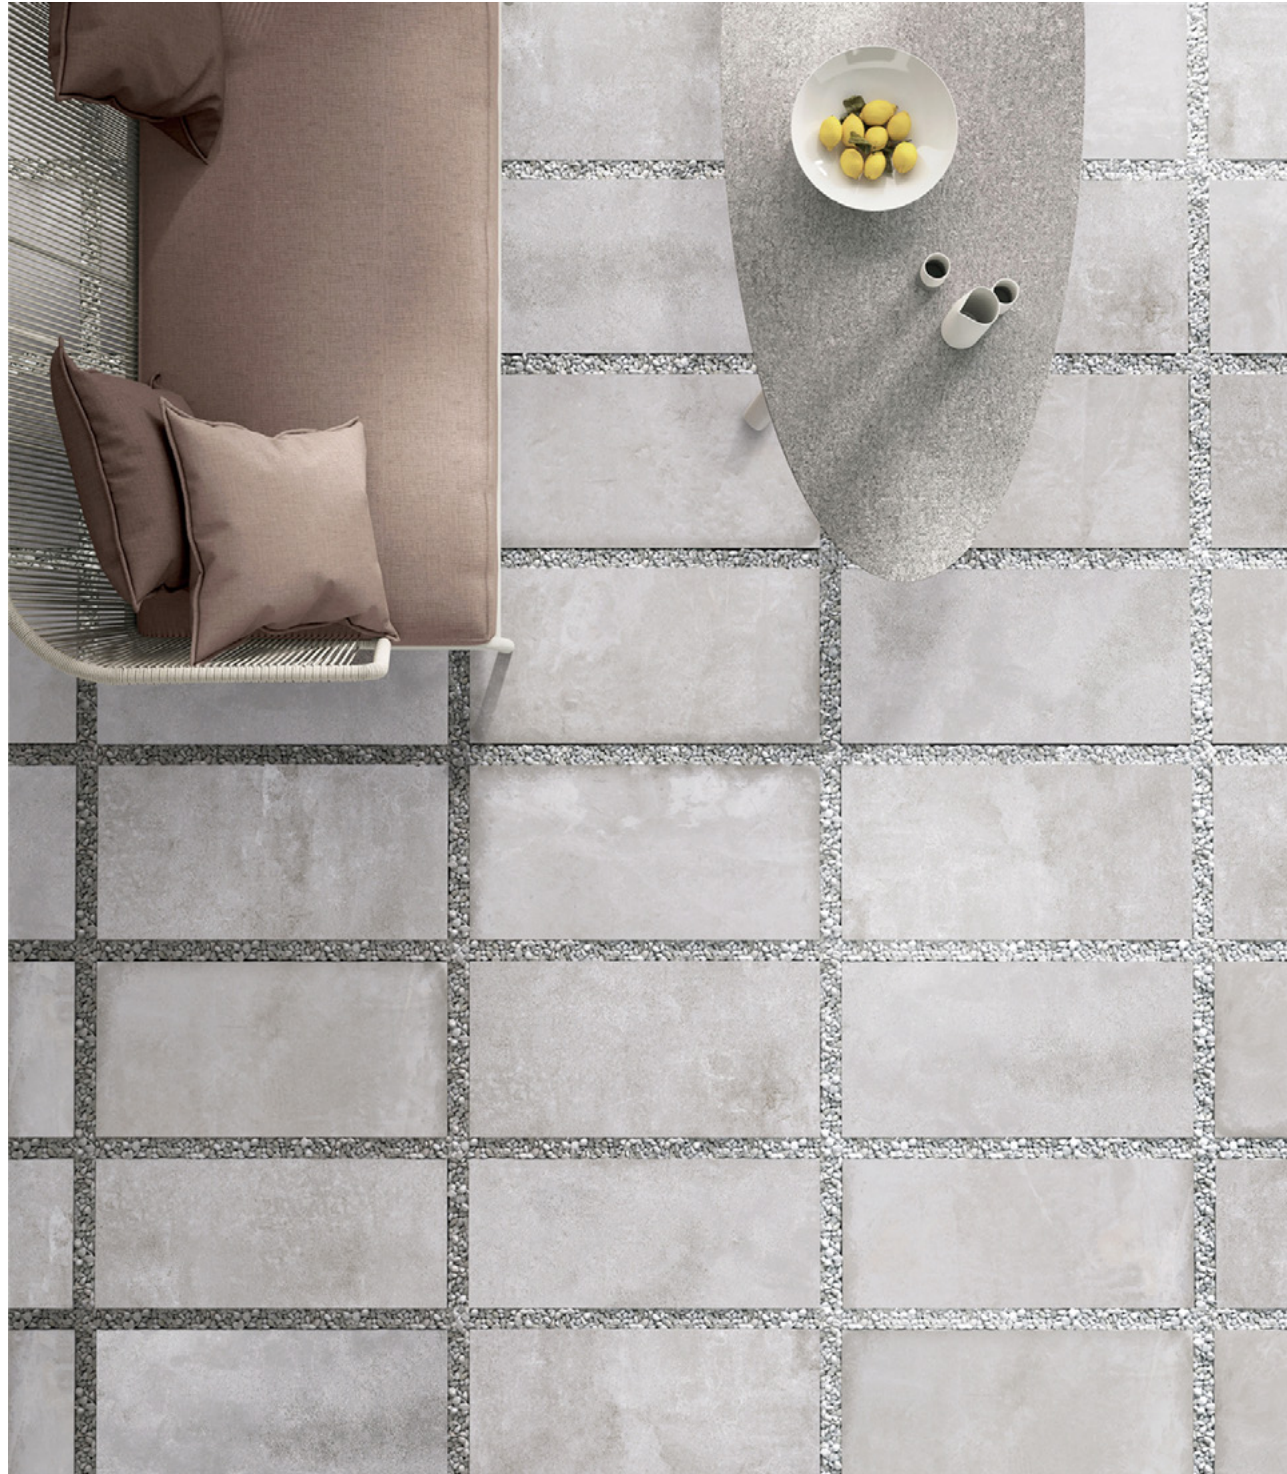

Cemento

MUZZI®

慕瓷 · 瓷砖

Cemento

西曼拓系列

西曼拓是坚硬的代名词

稳健的灰色搭配重工业的质感

你所期望达到的厚重感

我们为你早有准备

Steady gray with heavy industry texture

What you expect to achieve

We are ready for you

COLORS

DEEP
MZ270/MZ270GN

LIGHT
MZ170/MZ170GN

DECORS

the spoon food & wine

FLOOR: DEEP 2CM 600X600

deep

MZ270 / MZ270GN DEEP
600X600MM 12 FACES DIFFERENCE

600X600

MZ270 / MZ270GN
DEEP / DEEP 2CM
600X600MM 12 FACES DIFFERENCE
MATT R10 / ROUGH R11

FLOOR: DEEP 2CM 600X600

MZ170 / MZ170GN DEEP
600X600MM 12 FACES DIFFERENCE

600X300

LIGHT
MZ170

Decors

MZ170W

FLOOR: LIGHT 600X600 + MZ170W 600X600

MZ170D
600X600MM 2 FACES DIFFERENCE

Decor