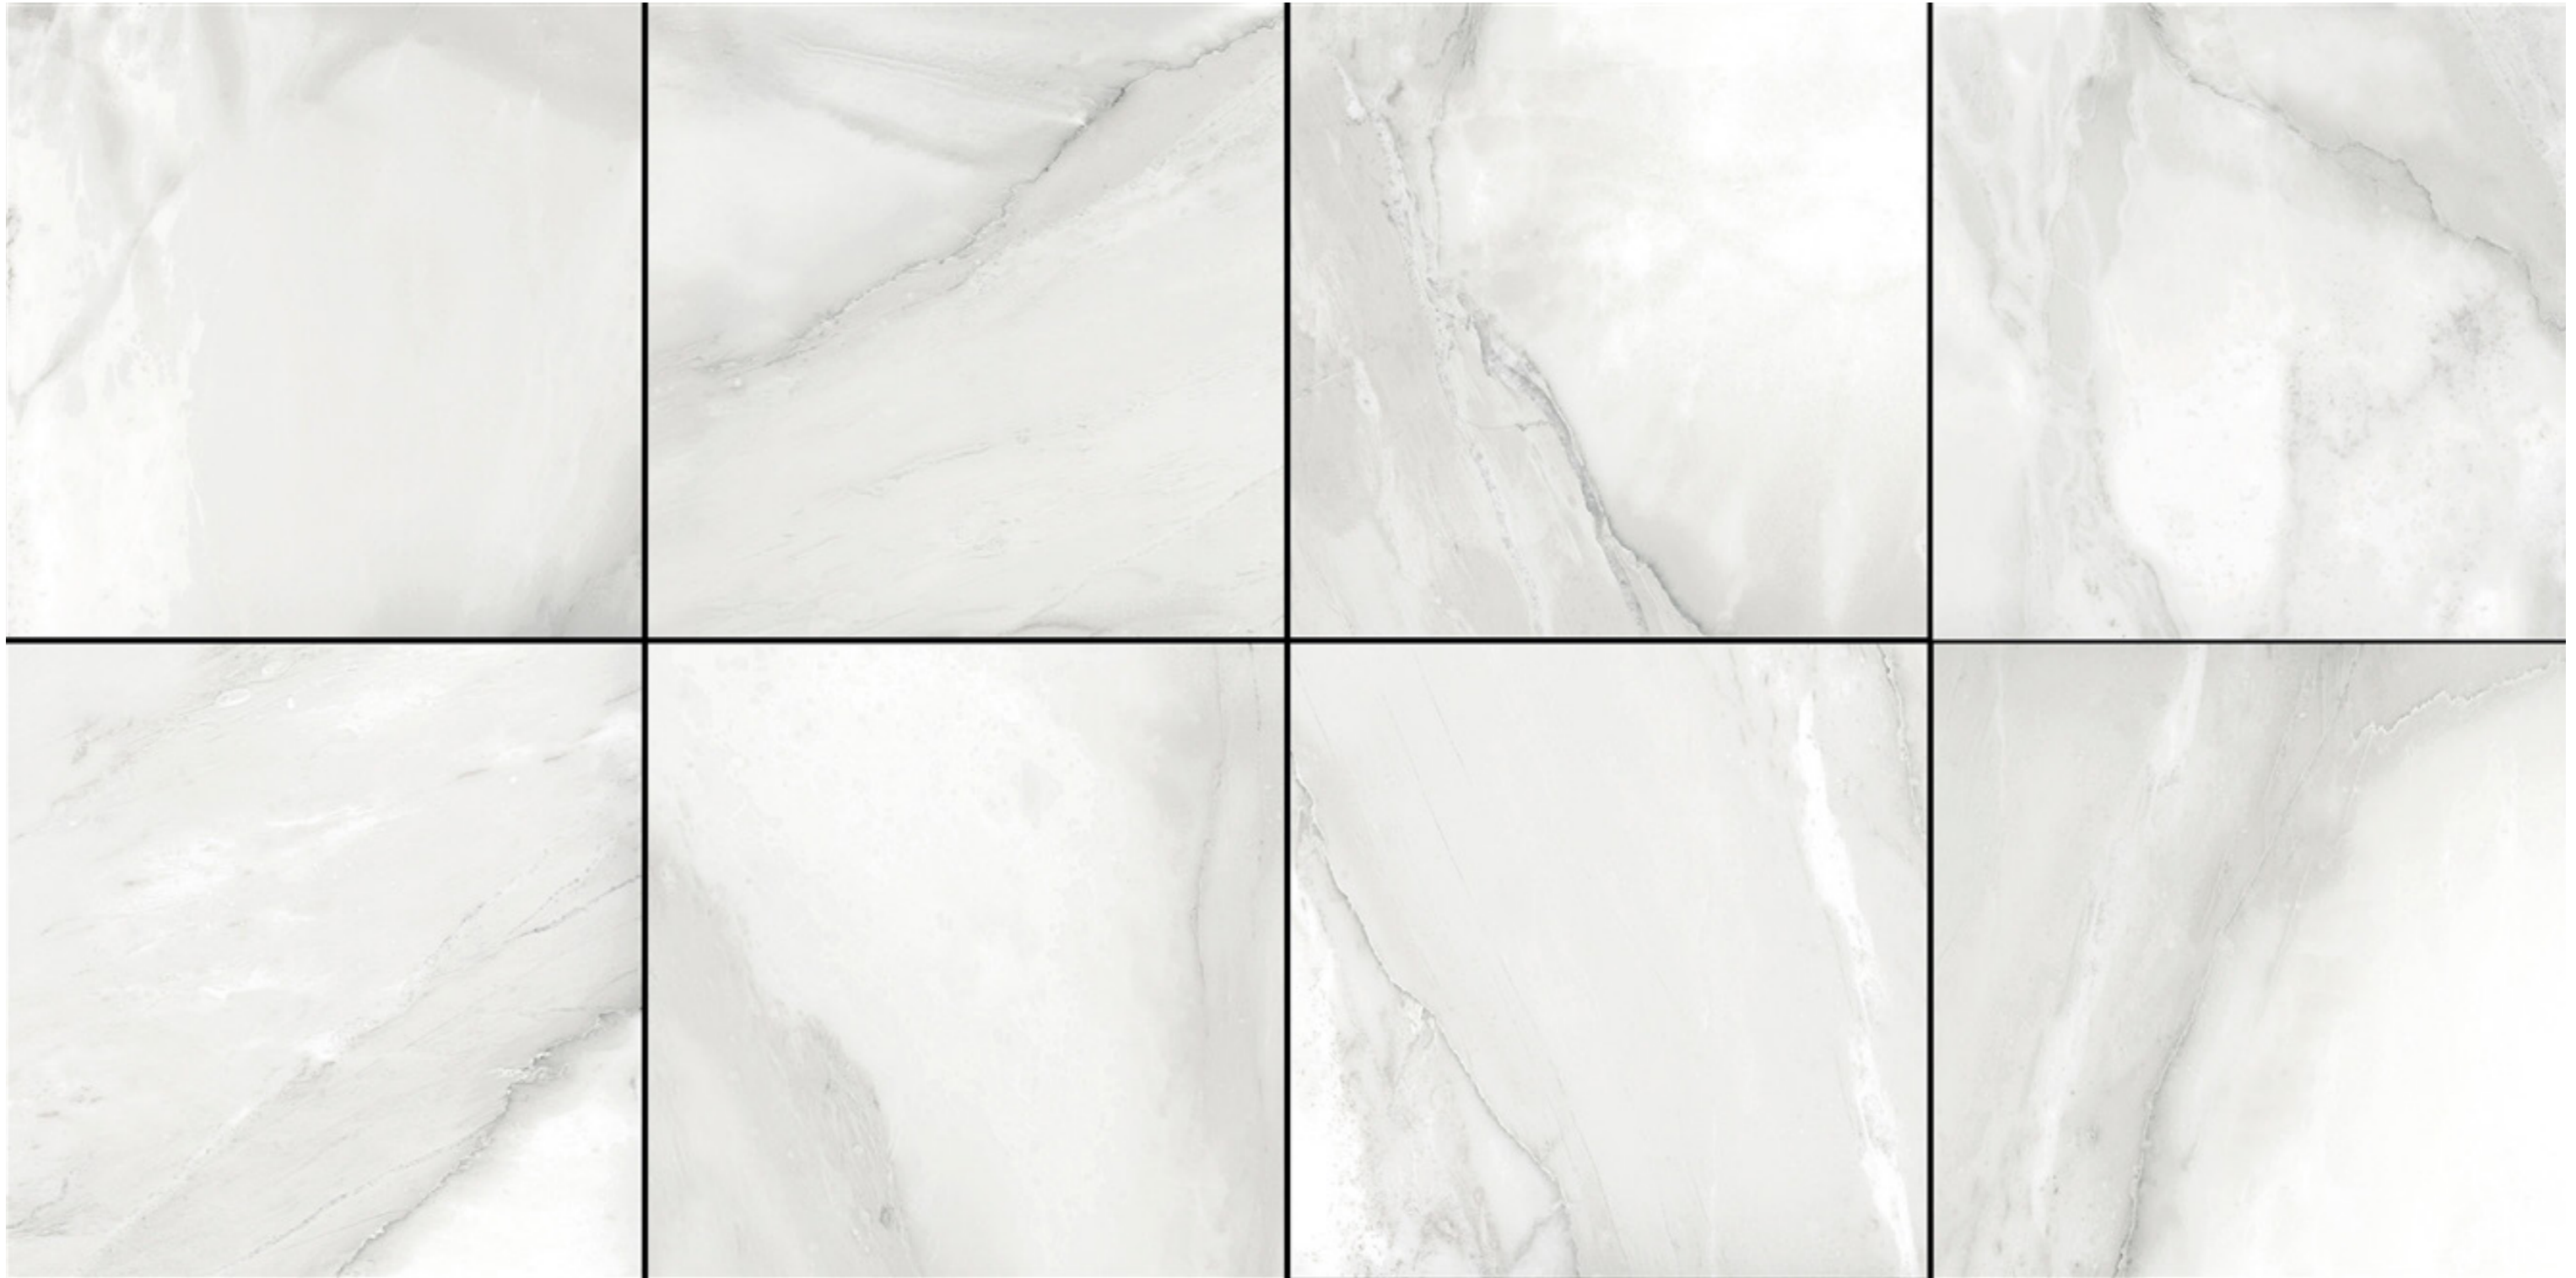

600X600/24\" data-bbox="700 892 788 914"/>

WALL: MZ191H-H 300X260X150

FLOOR: OYSTER WHITE 900X900 + MZ191H-H 300X260X150 + BUTTER 1200X200

900X900

OYSTER WHITE
MZ191H

900X900

MZ191H OYSTER WHITE
900X900MM 6 FACES DIFFERENCE

600X600

OYSTER WHITE
MZ191H

600X600

MZ191H OYSTER WHITE
600X600MM 8 FACES DIFFERENCE

1200X600

OYSTER WHITE
MZ191H

1200X600

MZ191H OYSTER WHITE
1200X600MM 6 FACES DIFFERENCE