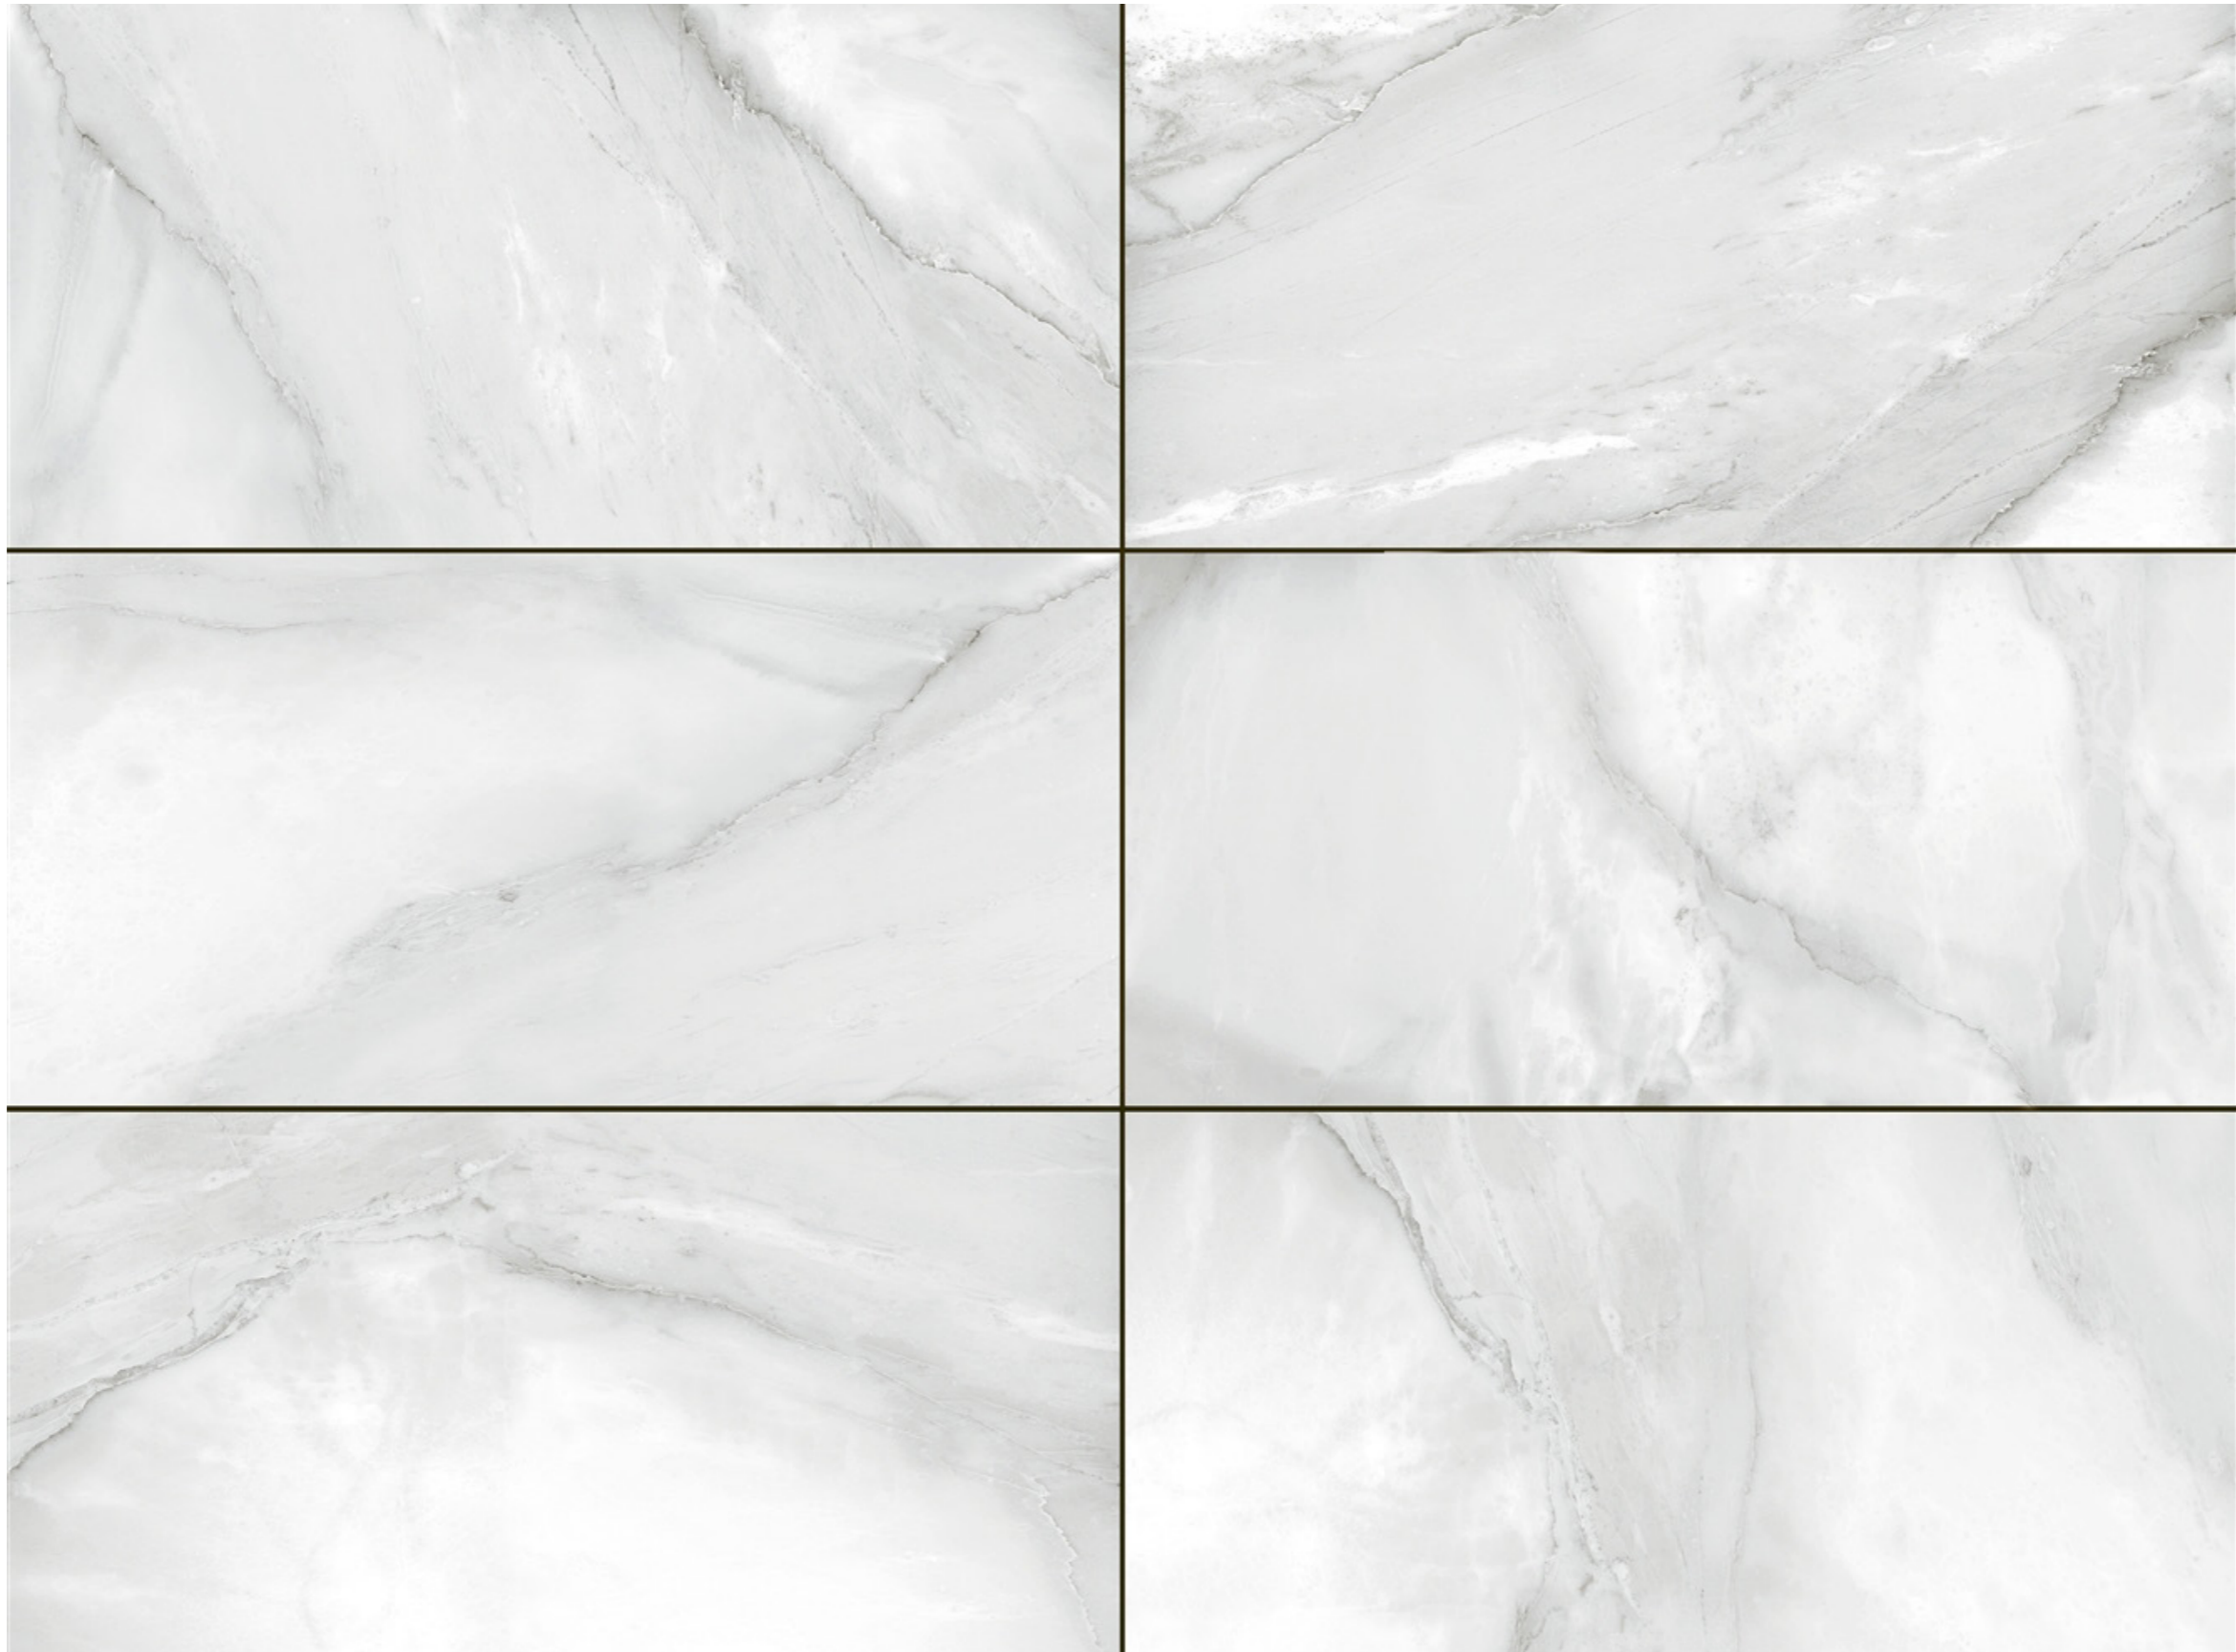

600X600

OYSTER WHITE
MZ191H

600X600

MZ191H OYSTER WHITE
600X600MM 8 FACES DIFFERENCE

1200X600

OYSTER WHITE
MZ191H

1200X600

MZ191H OYSTER WHITE
1200X600MM 6 FACES DIFFERENCE