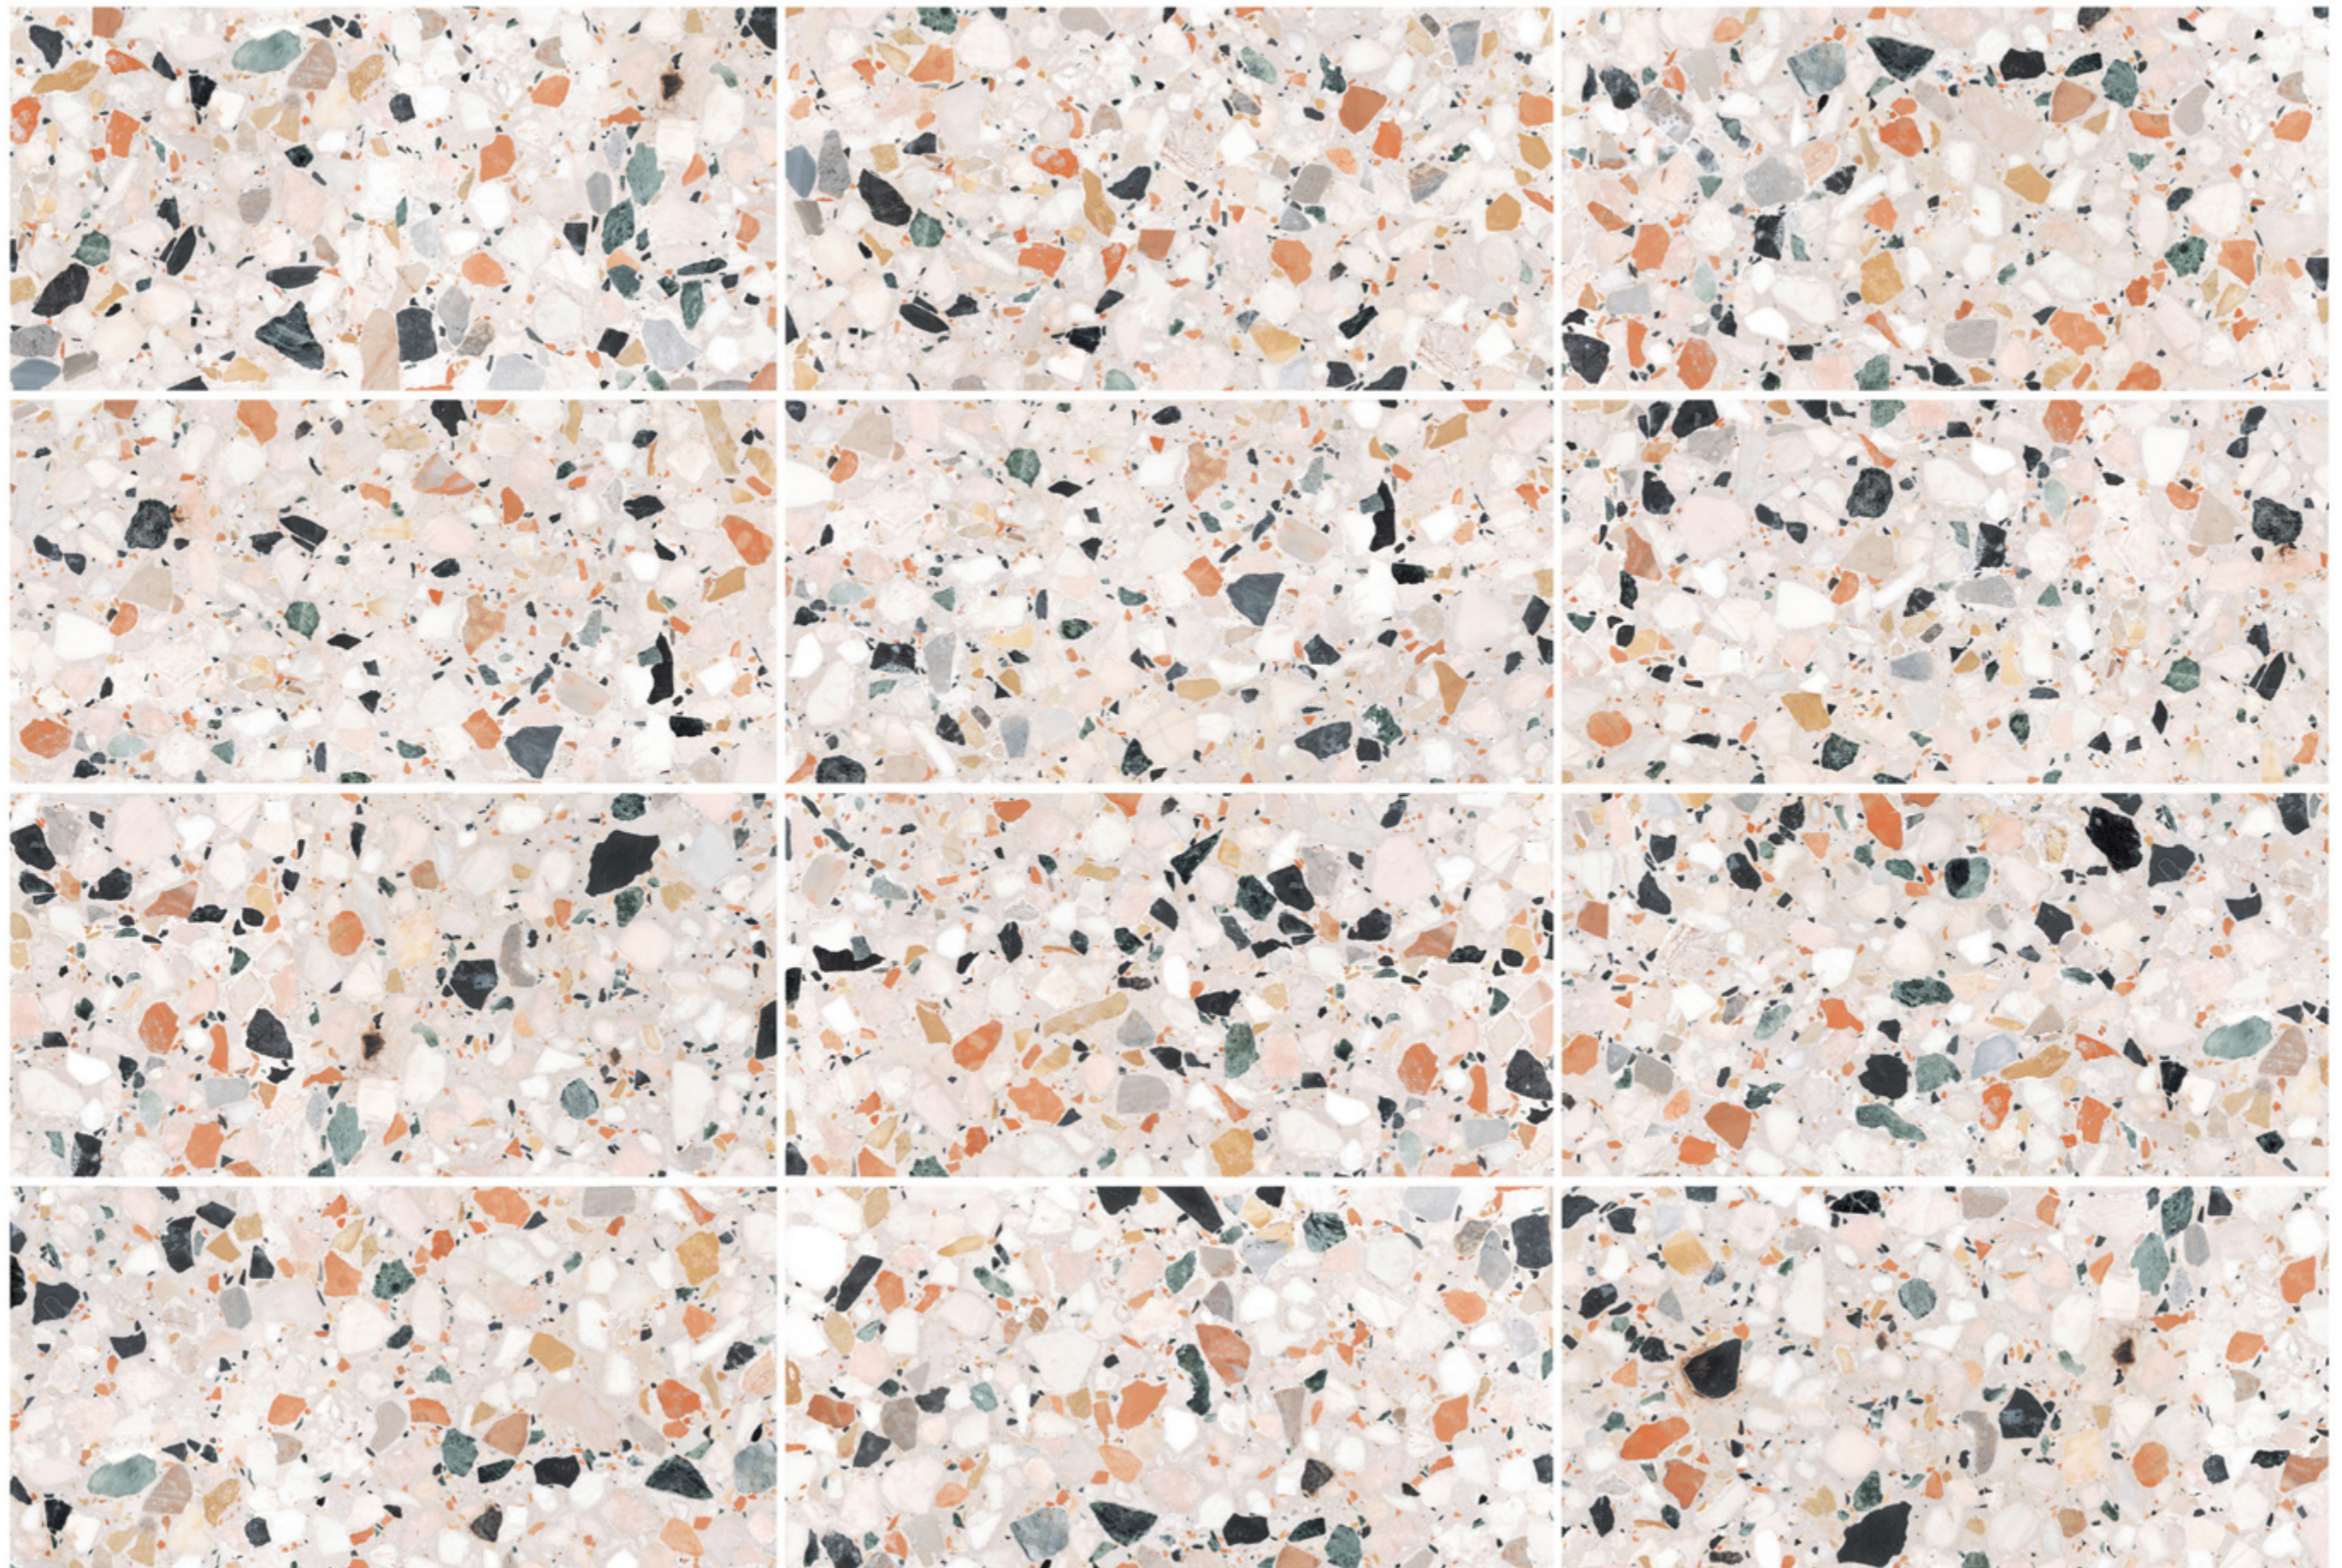

MZ131C APOLLO
1200X600MM 12 FACES DIFFERENCE
CARVING GLAZE

WALL: ATHENA 1200X600
FLOOR: ATHENA 1200X600

1200X600

ATHENA
MZ931C

FLOOR: ATHENA 1200X600

MZ931C ATHENA
1200X600MM 12 FACES DIFFERENCE
CARVING GLAZE

commercial space design

FLOOR: APOLLO 600X600

*Life is elsewhere
It embraces youth
and desire for wonderful life.
Its colorful colors make people
pleasant and comfortable.*

FLOOR: ATHENA 1200X600

Restaurant

FLOOR: ATHENA 1200X600

clothing store

FLOOR: ATHENA 1200X600

Aegean