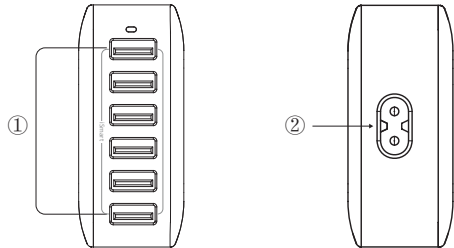

RAVPOWER

US UK CA

Product Diagram

- ① iSmart USB Output (DC 5V/2.4A Max Each)
- ② AC Cable Socket

FR

Description du Produit

- ① Sorties USB iSmart (DC 5V/2.4A Max chacune)
- ② Prise électrique

IT

Schema del Prodotto

- ① iSmart USB Output (DC 5V/2.4A Max Each)
- ② AC Cable Socket

DE

Produktdiagramm

- ① iSmart USB Ausgang (DC 5V/ max.2,4A jeweils)
- ② Netzkabelanschluss

ES

Diagrama del Producto

- ① Salida USB iSmart (DC 5V/2,4A Max Para Cada Puerto)
- ② Enchufe Cable AC

JP

製品図

- ① iSmart USB充電ポート (各ポート最大DC 5V/2.4A)
- ② 電源ソケット

US UK CA

Thank you for choosing the **RAVPower 60W 6-Port USB Wall Charger**. Please read this guide carefully and keep it in a safe place for future reference. If you need any further assistance, please contact our customer support team at support@ravpower.com.

Scan the QR code to view the Online Guide :

Specifications

Model	RP-PC028
Input	AC 100-240V 50/60Hz 1.3A Max
Output	60W Total
iSmart USB Output	DC 5V ≈ 2.4A Max Each
Dimensions	10 x 7 x 2.6 cm / 3.9 x 2.7 x 1 in
Weight	192.8 g / 6.8 oz

Package Contents

- 1 x RAVPower 60W 6-Port USB Wall Charger (RP-PC028)
- 1 x Power Cord
- 1 x User Guide

Features

- Charges six devices simultaneously.
- iSmart charging technology automatically adapts to your devices and maximizes the charging speed.
- Multi-level protection circuitry ensures safe charging.

Caution

- Keep away from heat, flammables, poisons, and corrosive substances.
- Keep away from water, liquid, and moisture.
- Do not drop, knock, or disassemble the charger.
- Keep out of reach of children.

Warranty

RAVPower products are covered by an 18 month limited warranty from the date of its original purchase. If any problems occur, please contact our support team.

We can only provide after sales service for products that are sold by RAVPower or RAVPower authorized retailers and distributors. If you have purchased your unit from a different place, please contact your seller for return and warranty issues.

1. The included AC power cable is to be used with this product only.
2. Don't break, bend, twist or put heavy items on the top of the power cable or USB cable. Breakage of the power cable may lead to fire hazards or electric leakage.

DE

Vielen Dank, dass Sie sich für das **RAVPower 60W 6-Port USB Reise-Ladegerät** entschieden haben. Bitte lesen Sie diese Anleitung sorgfältig und bewahren Sie sie zum späteren Nachlesen auf. Wenn Sie weitere Hilfe brauchen, bitte setzen Sie sich in Verbindung mit unseren Support-Mitarbeiter unter : support.de@ravpower.com

Scannen Sie den QR Code um die Onlineanleitung zu lesen :

Spezifikationen

Modell	RP-PC028
Eingang	AC 100-240V 50/60Hz 1,3A Max
Ausgang	60W insgesamt
iSmart USB Ausgang	DC 5V ≈ 2.4A Max jeweils
Maße	10 x 7 x 2,6 cm
Gewicht	192,8 g

Lieferumfang

- 1x RAVPower 60W 6-Port USB Reise-Ladegerät (RP-PC028)
- 1x Netzkabel
- 1x Bedienungsanleitung

Eigenschaften