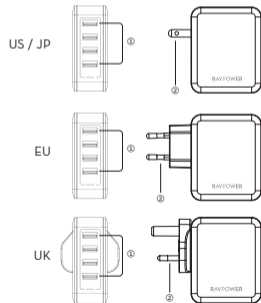

Scan the QR code to view the Online Guide:

Product Diagram

① AC Pin ② iSmart USB Output (DC 5V/2.4A Max Each)

Specifications

Model	RP-PCO26
Input	AC 100-240V 50/60Hz 1.2A Max
Output	40W Total
iSmart USB Output	DC 5V \approx 2.4A Max Each
Dimension	71 x 57 x 29mm / 2.8 x 2.2 x 1.1 in (US/JP) 71 x 95 x 29mm / 2.8 x 3.7 x 1.1 in (EU) 71 x 91 x 48.5mm / 2.8 x 3.6 x 1.9 in (UK)
Weight	140 g / 4.9 oz (US/JP) 140 g / 4.9 oz (EU) 145 g / 5.1 oz (UK)