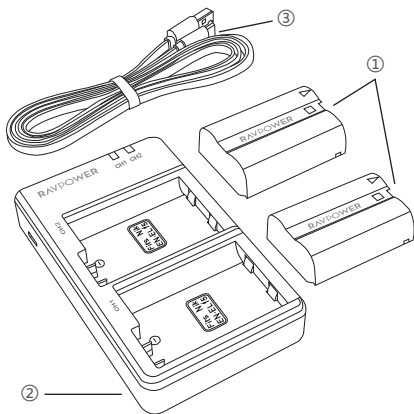

www.ravpower.com

RAVPOWER

RP-PB057_V1.3 EN

Model: RP-PB057
RP-PB057 Savior Series Nikon EN-E15 Dual
2100mAh Rechargeable Batteries and Charger Set

User Guide

Package Contents

- ① 2 x 2040mAh Replacement Batteries for Nikon EN-EL15
- ② 1 x DC Dual Battery Charger
- ③ 1 x Micro USB Cable

Specifications

Model	RP-PB057
Capacity	2 x 2040mAh / 14.7Wh
Dimensions	5.57 x 3.92 x 1.98 cm / 2.19 x 1.54 x 0.78 in
Weight	154 g / 5.5 oz

How to Use

- Connect the USB charger to a power outlet.
- The indicator light becomes green.
- Insert the battery.
- When charging, the indicator light becomes red.
- When battery is fully charged, the indicator becomes green again.