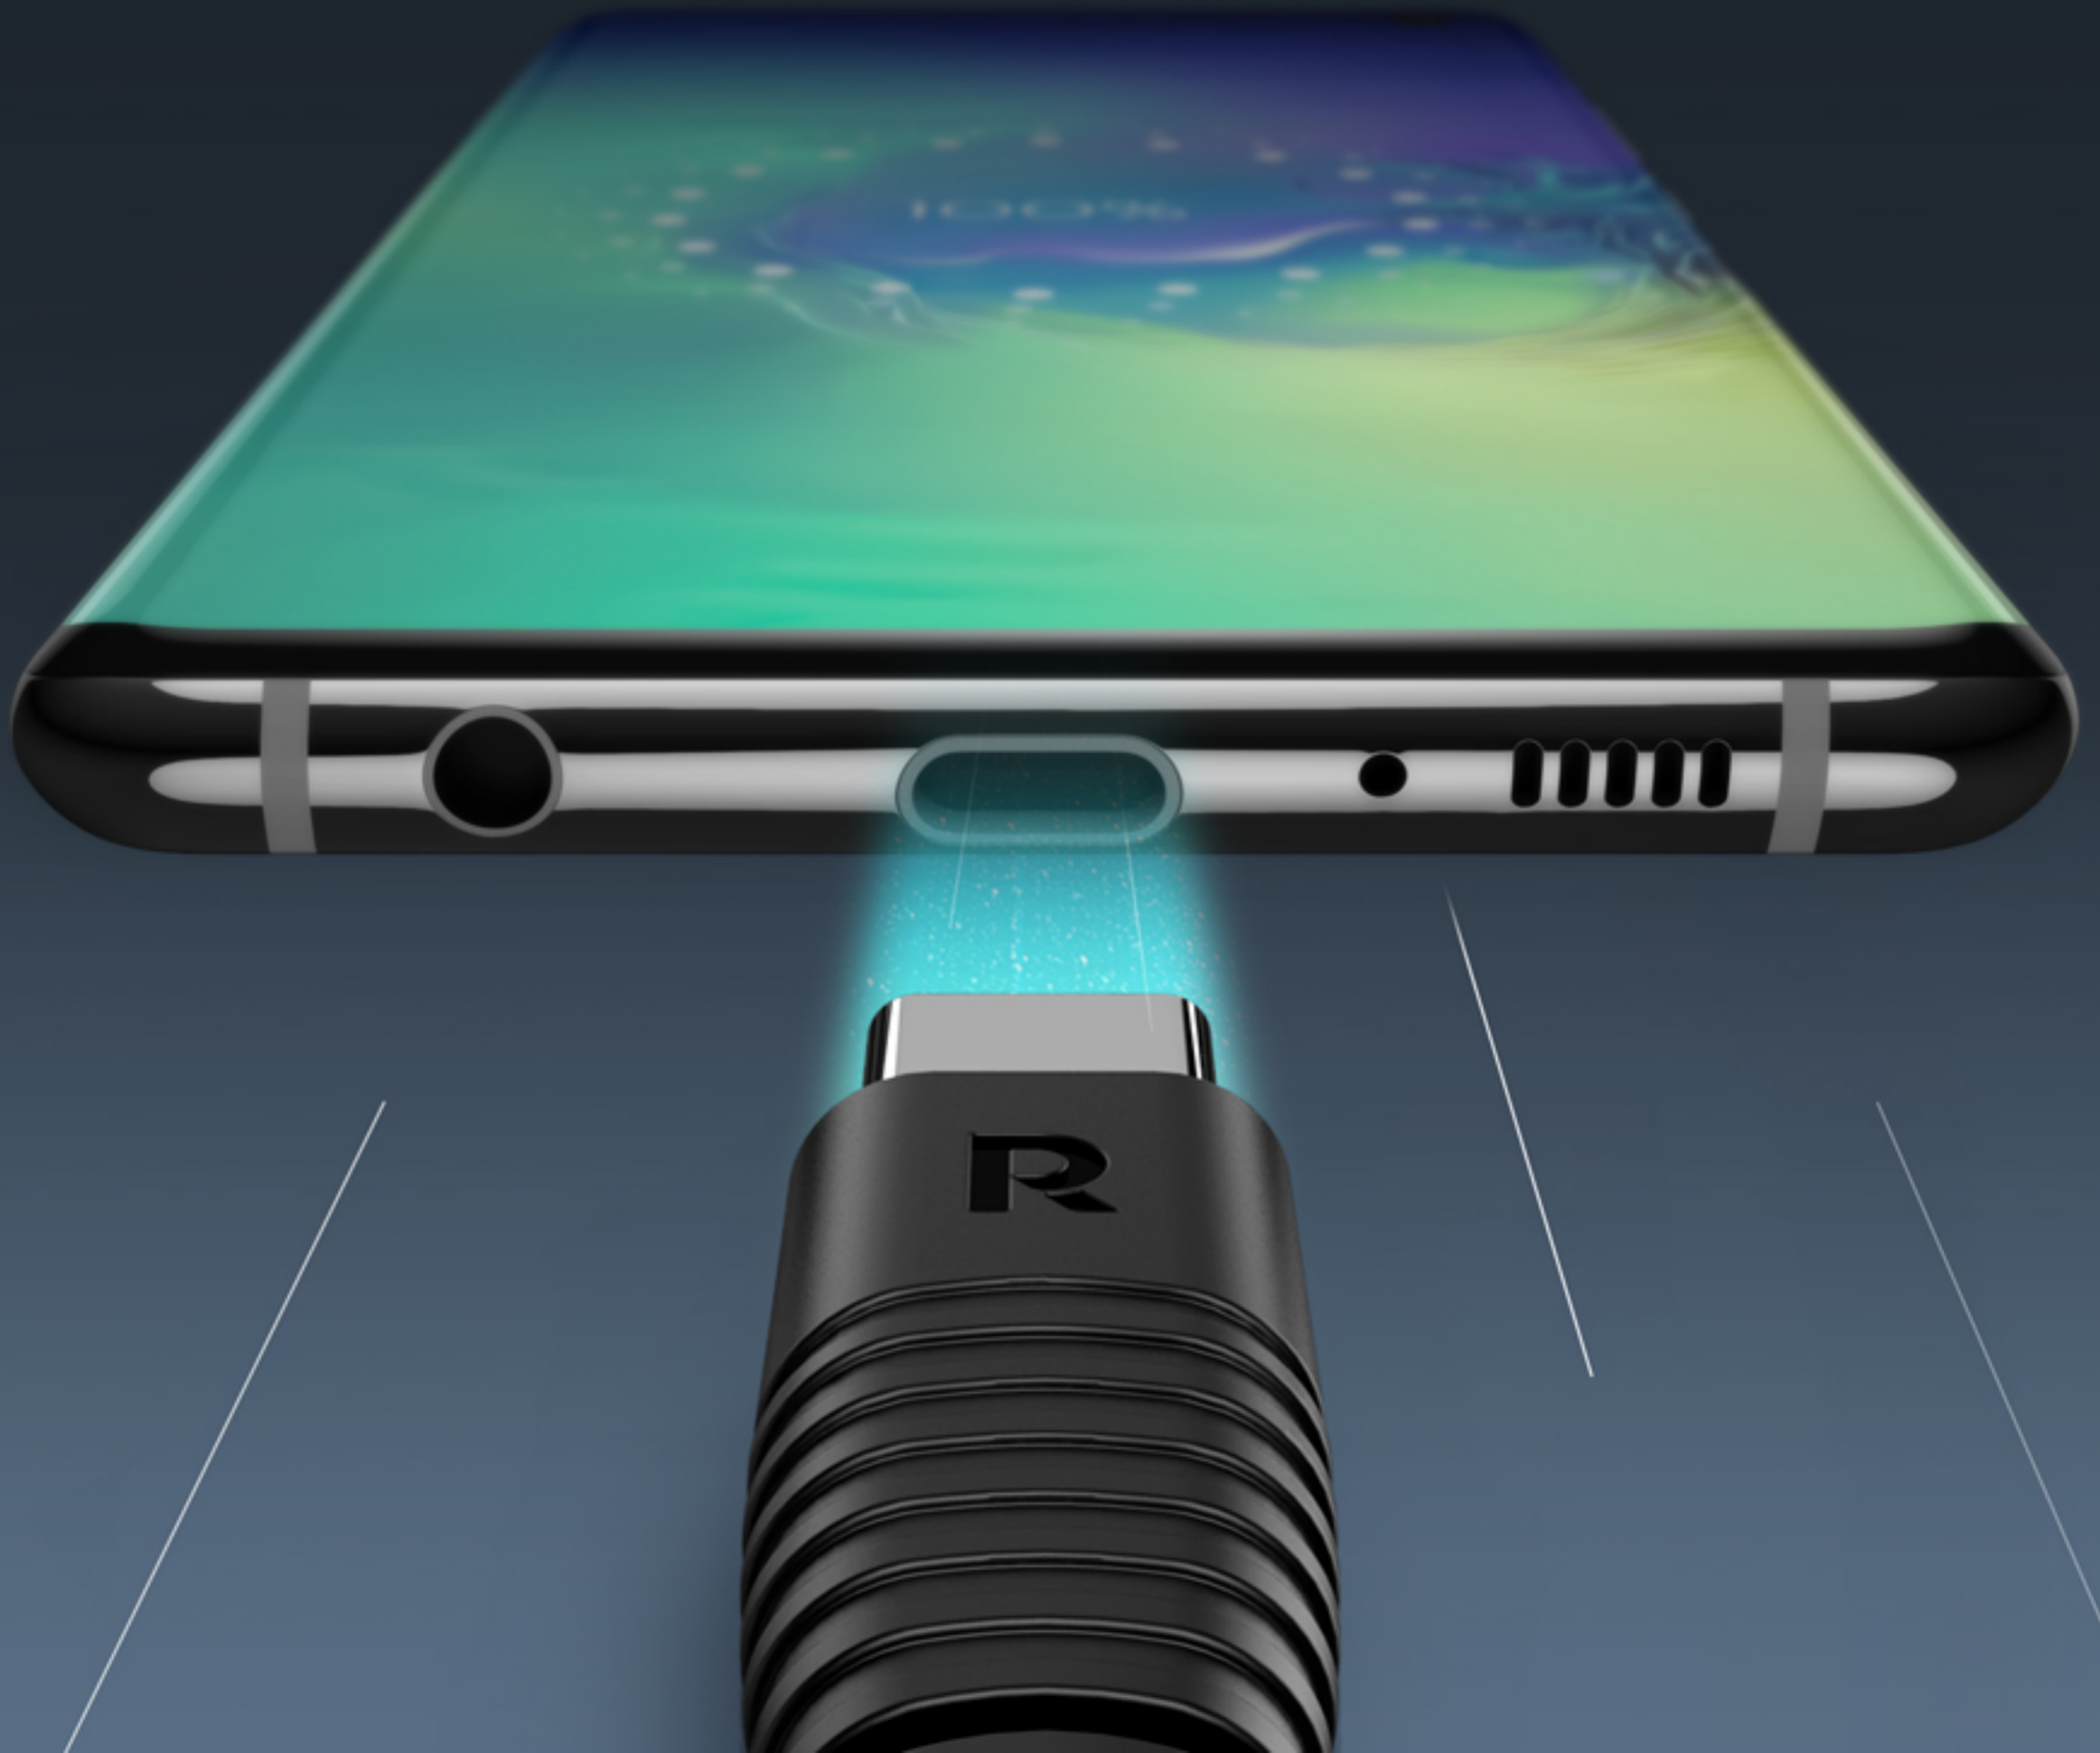

2.4A Fast Charging

Charges compatible devices up to 5x faster

5X
FASTER