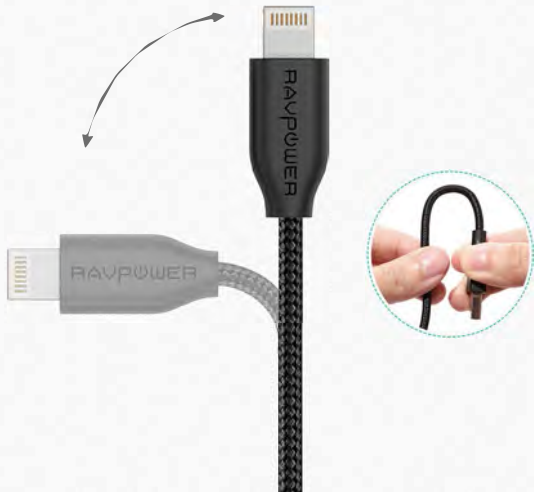

RAVPower

1m Kevlar Core Charging Cable

Car-Towing Durability

Military-grade kevlar core withstands daily usage

12,000+ Bend Lifespan

Thoroughly tested to ensure joints stay strong

2.4A Fast Charging

Charges compatible devices up to 5x faster

2.4A Fast Charging

RP-CB016

USB-A to Micro-USB

RP-CB017

USB-A to Type-C

RP-CB018

Type-C to Type-C

RP-CB019

USB-A to Lightning

RP-CB018

RP-CB018