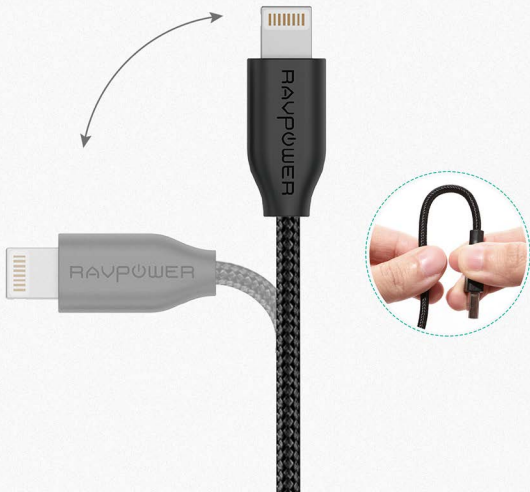

12,000+ Bend Lifespan

Thoroughly tested to ensure joints stay strong