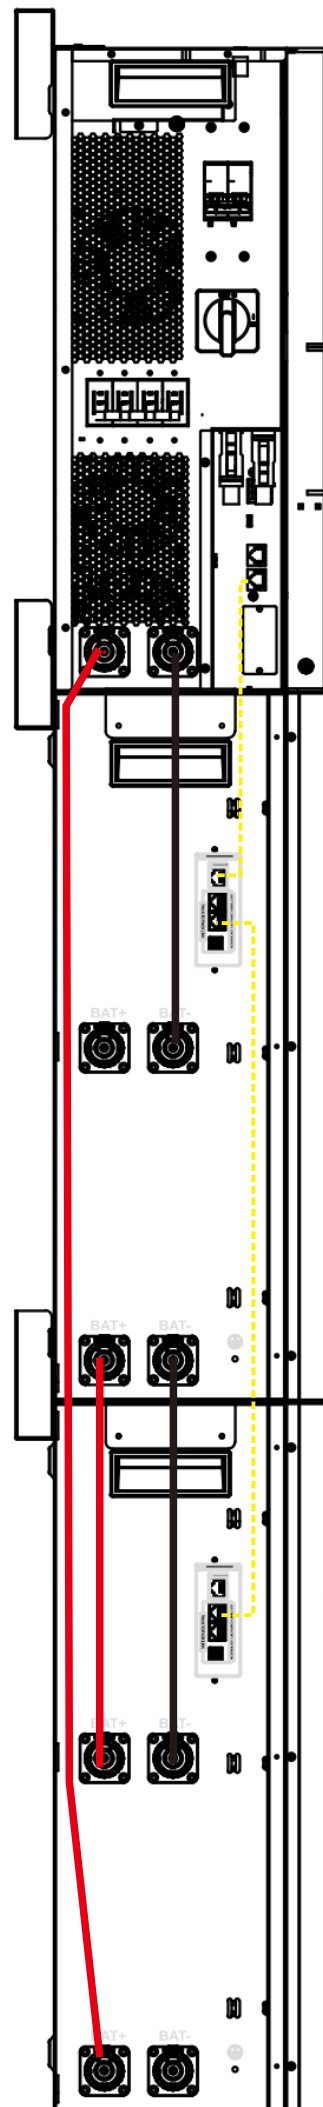

Cable

Wire diameter:25mm²;
length:320mm;
number:

Red:1SET;

Black:1SET;

Communication Cable
number:1Set;
length:600mm;

Chassis:1Set

Cable

Wire diameter:25mm²;
length:320mm;
number:

Red:1Set;

Black:2Set;

length:1150mm(25mm²)
number(Red):1Set

Communication Cable

number:2Set;
length:600mm;

Chassis:1Set

Cable
Wire diameter:25mm²;

length:320mm;
number:

Red:1Set;
Black:2Set;

length:2000mm(25mm²)
number:

Red:1Set;
Black:1Set;

length:4000mm(25mm²)
number:

Red:1Set;

Communication Cable
length:600mm/2000mm
number:2Set/1Set

Chassis:2Set

Cable
Wire diameter:25mm²;

length:320mm;
number:

Red:2Set;
Black:3Set;

length:2000mm(25mm²)
number:

Red:1Set;
Black:1Set;

length:4000mm(25mm²)
number:

Red:1Set;

Communication Cable
length:600mm/2000mm
number:3Set/1Set

Chassis:2Set