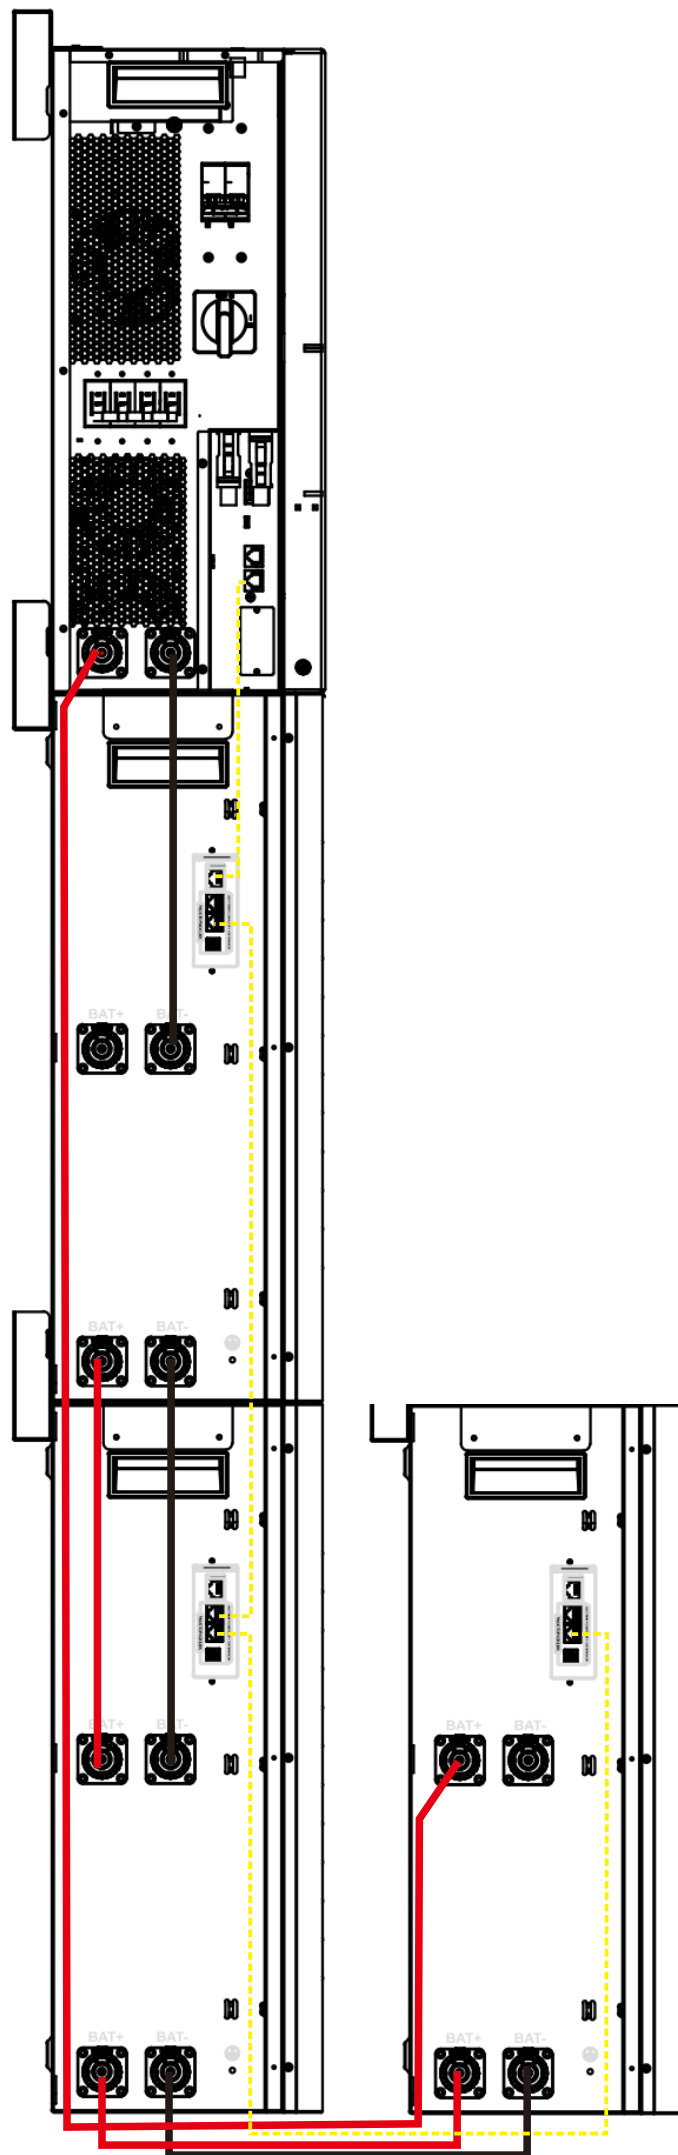

Cable

Wire diameter:25mm²;
length:320mm;
number:

Red:1SET;

Black:1SET;

Communication Cable
number:1Set;
length:600mm;

Chassis:1Set

Cable

Wire diameter:25mm²;
length:320mm;
number:

Red:1Set;

Black:2Set;

length:1150mm(25mm²)
number(Red):1Set

Communication Cable

number:2Set;
length:600mm;

Chassis:1Set

Cable
Wire diameter:25mm²;

length:320mm;
number:

Red:1Set;
Black:2Set;

length:2000mm(25mm²)
number:

Red:1Set;
Black:1Set;

length:4000mm(25mm²)
number:

Red:1Set;

Communication Cable
length:600mm/2000mm
number:2Set/1Set

Chassis:2Set

Cable
Wire diameter:25mm²;

length:320mm;
number:

Red:2Set;
Black:3Set;

length:2000mm(25mm²)
number:

Red:1Set;
Black:1Set;

length:4000mm(25mm²)
number:

Red:1Set;

Communication Cable
length:600mm/2000mm
number:3Set/1Set

Chassis:2Set