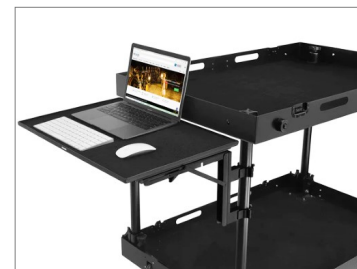

NOTE: It is compatible with the Proaim Atlas V2 Video production cart & Proaim victor Pro ,V1.1 , Lite video production camera cart. IT provides extra space for laptops, batteries, power packs, and other equipment.