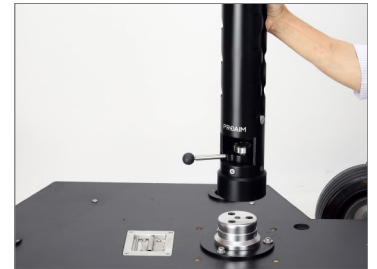

# Telescopic 27" - 42" Bazooka for Camera Dolly (BZ-286-00)

## Bazooka Setup

- Mount Euro adapter anywhere on the Dolly platform and match the Euro thread holes within dolly holes.

- Now Secure your Euro Adapter, insert the bolts onto the Euro adapter & tighten the bolts with the help of allen key.

- Mount the Bazooka onto the euro adapter as shown in the image.

- After Mounted the bazooka, lock the inner knob to secure bazooka, The knob rotate anti-clockwise. (Do not over tighten the knob). Then lock the lever for more security of your setup. The Quick-Lock Lever ensures a secure lock-off when mounted on a dolly system.