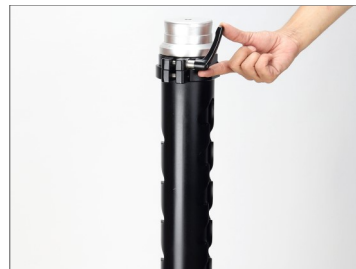

- You can adjust the height of the bazooka by using the provided knob.