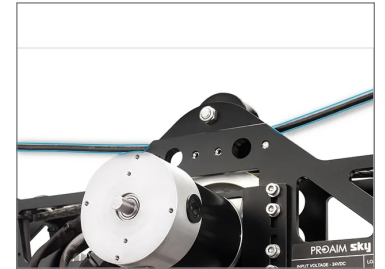

Assembly Manual**■ What's In The Box**

Please inspect the contents of your shipped package to ensure you have received everything that is listed below.

200mtr Length of Steel Safety Cable (SR-200)

All rights reserved.

Safety Cable for Sky-Walker Setup

- Steel cables are there to match your setup needs

NOTE: Look no further than Security Cable for Sky-Walker Cable Cam - the ultimate choice for easy-to-maintain high-powered applications!

- The steel cable works with a small pulley at the top, providing additional balance and double security to the Cable Cam system.

- Attach an additional 200 meters of steel cable when running your Cable Cam in slow motion.