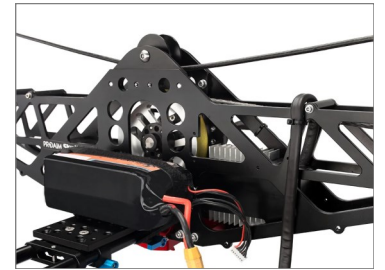

Assembly Manual**■ What's In The Box**

Please inspect the contents of your shipped package to ensure you have received everything that is listed below.

200mtr Length of Steel Safety Cable (SR-200)

All rights reserved.

Safety Cable for Sky-Walker Setup

- Steel cables are there to match your setup needs

NOTE: Look no further than Security Cable for Sky-Walker Cable Cam - the ultimate choice for easy-to-maintain high-powered applications!

- The steel cable works with a small pulley at the top, providing additional balance and double security to the Cable Cam system.

- Attach an additional 200 meters of steel cable when running your Cable Cam in slow motion.