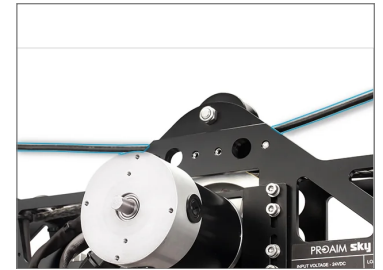

Assembly Manual**■ What's In The Box**

Please inspect the contents of your shipped package to ensure you have received everything that is listed below.

200mtr Length of Dyneema Cable Cam Rope
(CR-200)

All rights reserved.

- The Dyneema cable works with a small pulley at the top, providing additional balance and double security to the Cable Cam system.

- The robust 200mtr Dyneema cable is perfect for setting up your Skywalker and Ronin gimbal head between two points, within the range of 15 to 100mtr feet apart.