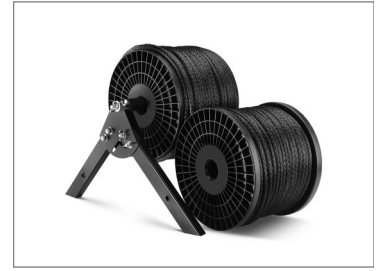

Assembly Manual**■ What's In The Box**

Please inspect the contents of your shipped package to ensure you have received everything that is listed below.

200mtr Length of Dyneema Cable Cam Rope
(CR-200)

All rights reserved.

Safety Cable for Sky-Walker Setup

- Dyneema cables are there to match your setup needs.

NOTE: Look no further than Security Cable for Sky-Walker Cable Cam - the ultimate choice for easy-to-maintain high-powered applications!

- The Dyneema cable works with a small pulley at the top, providing additional balance and double security to the Cable Cam system.

- The robust 200mtr Dyneema cable is perfect for setting up your Skywalker and Ronin gimbal head between two points, within the range of 15 to 100mtr feet apart.