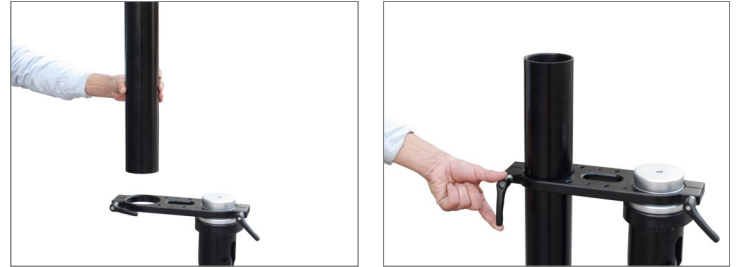

## Boom Rig Setup

- Mount any one size of the offset euro adapter on bazooka. Then, tighten it with the provided knob.
- Insert any of the 3 aluminum tubes into the offset adapter. Then tighten the knob accurately to secure the tube.
- Cover one end of the tube with a safety cap. On the other end, attach the tube connector.
- Lock the tube connector using the provided pins for better safety and security. Then connect another aluminum tube with the previous tube via tube connector.
- Mount any size of offset bowl adapter bracket (**Not Included**) onto the tube and secure it correctly via the provided knob.

**NOTE:** You can either fix the threaded euro adapter onto the tube for mounting any Euro-base setup or cover the tube with a safety cap if no further configuration is required on top.

**NOTE:** You can achieve a wide range of camera positions by combining straight or offset euro adapters and aluminum tubes. The whole rig can be mounted quickly and easily in different places on various gears, such as jib arms, dollies or cranes.