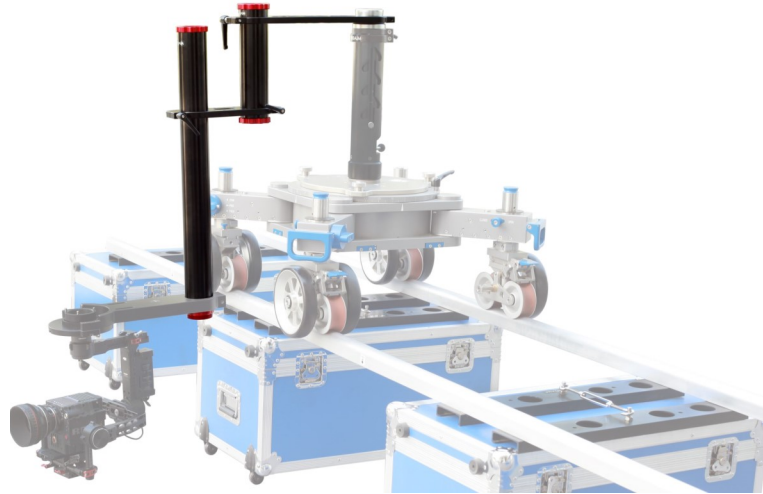

High-Low Boom Rig (P-HLR)

Assembly Manual

What's In The Box

Please inspect the contents of your shipped package to ensure you have received everything that is listed below.