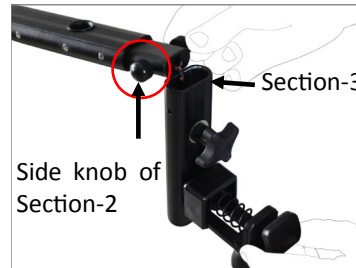

Flowline Rig Setup

- Connect Section-1 of Support Jacket with Section-2 of Support Bar by simple push-fit technique.

- Remove side knobs of Section-2. Join Section-3 with Section-2 and tighten the knobs back.

- Adjust & tighten the buckles provided at both waist & chest, as shown in image, until you find it comfortable.

- The Top Bar with 360° Rotation allows easy camera movements to capture different angles.

- Loosen the knob on hook and attach camera with it. Tighten the knob back to ensure slip-free connection.

- Slightly loosen all the four knobs provided on back of Support Jacket to adjust the height of Support Bar. By adjusting side Support Bars, weight can be easily shifted to your shoulders and hips.

- Through Adjustment Knob you can adjust the tension in anti-clockwise direction, according to the weight of your setup.

- Loosen knob at Support Bar and adjust the position of camera according to your eye-level, if required.