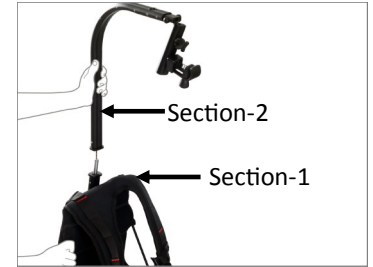

FLYCAM Basic Flowline with 360° Rotation (B-FLCM-FLN)

Assembly Manual

■ What's In The Box

Please inspect the contents of your shipped package to ensure you have received everything that is listed below.

Flycam Basic Flowline Camera Support Rig

Flowline Rig Setup

- Connect Section-1 of Support Jacket with Section-2 of Support Bar by simple push-fit technique.

- Remove side knobs of Section-2. Join Section-3 with Section-2 and tighten the knobs back.

- Adjust & tighten the buckles provided at both waist & chest, as shown in image, until you find it comfortable.

- The Top Bar with 360° Rotation allows easy camera movements to capture different angles.

- Through Adjustment Knob you can adjust the tension in anti-clockwise direction, according to the weight of your setup.

- Loosen knob at Support Bar and adjust the position of camera according to your eye-level, if required.