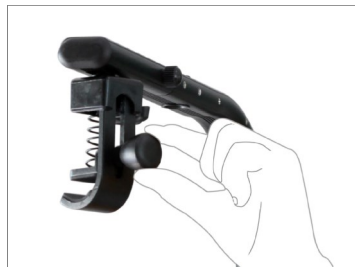

Flowline Rig Setup

- Connect Section-1 of Support Jacket with Section-2 of Support Bar by simple push-fit technique.

- Remove side knobs of Section-2. Join Section-3 with Section-2 and tighten the knobs back.

- Adjust & tighten the buckles provided at both waist & chest, as shown in image, until you find it comfortable.

- The Top Bar with 360° Rotation allows easy camera movements to capture different angles.

- Loosen the knob on hook and attach camera with it. Tighten the knob back to ensure slip-free connection.

- Slightly loosen all the four knobs provided on back of Support Jacket to adjust the height of Support Bar. By adjusting side Support Bars, weight can be easily shifted to your shoulders and hips.

- Through Adjustment Knob you can adjust the tension in anti-clockwise direction, according to the weight of your setup.

- Loosen knob at Support Bar and adjust the position of camera according to your eye-level, if required.