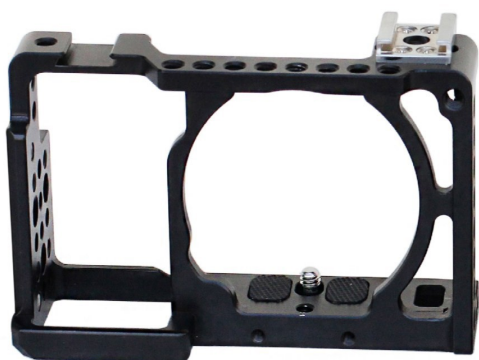

FILMCITY Cage with Handle (FC-A6360-CSH)

Assembly Manual

■ What's In The Box

Please inspect the contents of your shipped package to ensure you have received everything that is listed below.

Camera Cage

Long Lens Carry Handle

■ Cage with Handle Setup

- Insert the camera into the cage and tighten the camera mounting screw at the bottom using a screwdriver.

- Now attach the handle to the cage & tighten the knob.

**YOUR FILMCITY CAGE WITH HANDLE
ALL DRESSED UP AND GOOD TO GO!**