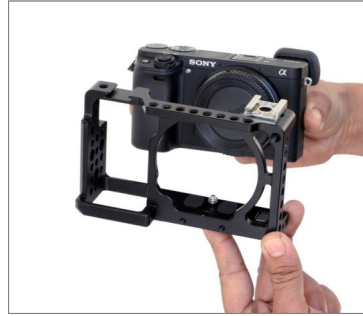

FILMCITY Cage with Handle (FC-A6360-CSH)

Assembly Manual

■ What's In The Box

Please inspect the contents of your shipped package to ensure you have received everything that is listed below.

Camera Cage

Long Lens Carry Handle

■ Cage with Handle Setup

- Insert the camera into the cage and tighten the camera mounting screw at the bottom using a screwdriver.

- Now attach the handle to the cage & tighten the knob.

**YOUR FILMCITY CAGE WITH HANDLE
ALL DRESSED UP AND GOOD TO GO!**