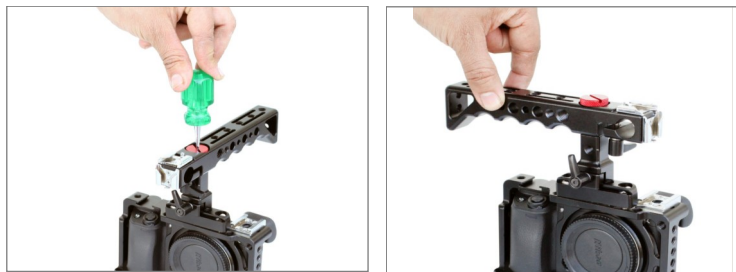

FILMCITY Camera Cage Kit (FC-A6360-CHRS)

Assembly Manual

■ What's In The Box

Please inspect the contents of your shipped package to ensure you have received everything that is listed below.

Camera Cage

2 x 300mm Female Rods

Top Handle

Sliding Base Plate

15mm Rod Adapter

All rights reserved.

No part of this document may be reproduced, stored in a retrieval system, or transmitted by any form or by any means, electronic, mechanical, photo-copying, recording, or otherwise, except as may be expressly permitted by the applicable copyright statutes or in writing by the Publisher.

■ Camera Cage with Top Handle Setup

- Attach the quick release plate of your tripod head to the sliding base plate and tighten it using a screwdriver. Mount the sliding base plate on the fluid head and secure it correctly with the help of a knob.
- Slide the rod adapter onto the sliding plate and lock it with the help of the knob, as shown.
- Insert 300mm female threaded rods into the rod adapter and tighten the knob.
- Attach the camera with cage and tighten it with the help of screw driver.
- Attach a quick release plate of rod adapter to the cage and tighten it with the help of a screwdriver. Then slide it onto the rod adapter and securely tighten it with a knob.
- Now attach the sliding handle base onto the cage and tighten the screw with the help of an allen key.

NOTE: Loosen the screw using a screwdriver to adjust the handle's direction or mount it sideways.

YOUR FILMCITY DSLM CAMERA CAGE WITH TOP HANDLE & ROD ALL DRESSED UP AND READY TO GO!

(SHOWN WITH OPTIONAL ACCESSORIES)