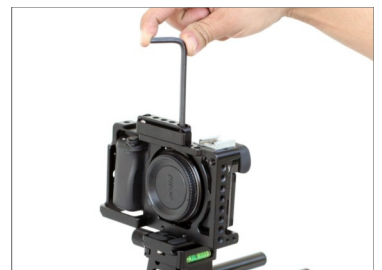

FILMCITY Camera Cage Kit (FC-A6360-CHRS)

Assembly Manual

■ What's In The Box

Please inspect the contents of your shipped package to ensure you have received everything that is listed below.

Camera Cage

2 x 300mm Female Rods

Top Handle

Sliding Base Plate

15mm Rod Adapter

All rights reserved.

No part of this document may be reproduced, stored in a retrieval system, or transmitted by any form or by any means, electronic, mechanical, photo-copying, recording, or otherwise, except as may be expressly permitted by the applicable copyright statutes or in writing by the Publisher.

■ Camera Cage with Top Handle Setup

- Attach the quick release plate of your tripod head to the sliding base plate and tighten it using a screwdriver. Mount the sliding base plate on the fluid head and secure it correctly with the help of a knob.
- Slide the rod adapter onto the sliding plate and lock it with the help of the knob, as shown.
- Insert 300mm female threaded rods into the rod adapter and tighten the knob.
- Attach the camera with cage and tighten it with the help of screw driver.
- Attach a quick release plate of rod adapter to the cage and tighten it with the help of a screwdriver. Then slide it onto the rod adapter and securely tighten it with a knob.
- Now attach the sliding handle base onto the cage and tighten the screw with the help of an allen key.

NOTE: Loosen the screw using a screwdriver to adjust the handle's direction or mount it sideways.

YOUR FILMCITY DSLM CAMERA CAGE WITH TOP HANDLE & ROD ALL DRESSED UP AND READY TO GO!

(SHOWN WITH OPTIONAL ACCESSORIES)