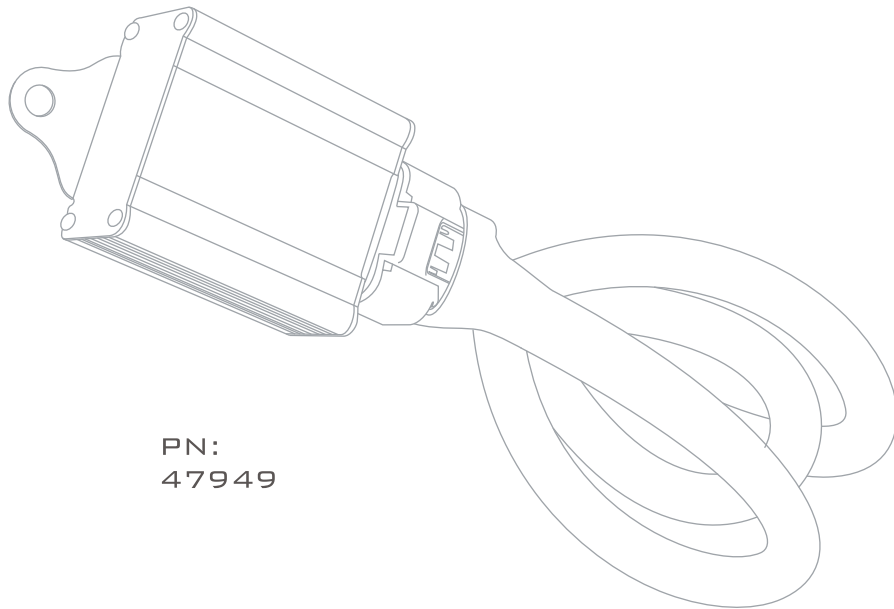

THE AUTOMOTIVE LIGHTING BENCHMARK

PN:  
47949

INSTALLATION GUIDE  
F-150 OEM HID CONVERSION HARNESS

**WARNING:** By reading this document, I agree it is only to be used as an educational guide. Morimoto Lighting makes no guarantee on any finished results, nor are they to be held responsible for any damage, misuse, or personal injuries. Use at your own risk. If you are unable to clearly understand and adapt the information below to your own application, professional installation is recommended.

12VDC SYSTEMS ONLY!

DO NOT CUT!

GROUND TO BARE METAL ONLY!