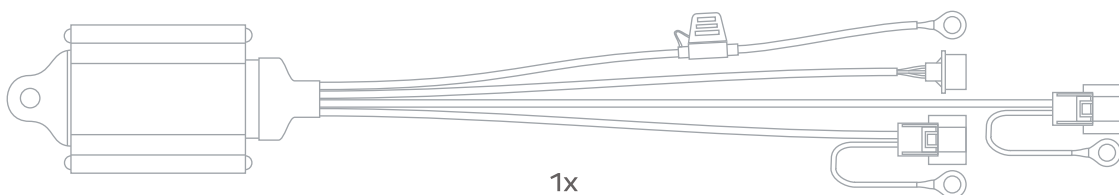

THE AUTOMOTIVE LIGHTING BENCHMARK

PN:  
47949

INSTALLATION GUIDE  
F-150 OEM HID CONVERSION HARNESS

**WARNING:** By reading this document, I agree it is only to be used as an educational guide. Morimoto Lighting makes no guarantee on any finished results, nor are they to be held responsible for any damage, misuse, or personal injuries. Use at your own risk. If you are unable to clearly understand and adapt the information below to your own application, professional installation is recommended.

12VDC SYSTEMS ONLY!

DO NOT CUT!

GROUND TO BARE METAL ONLY!