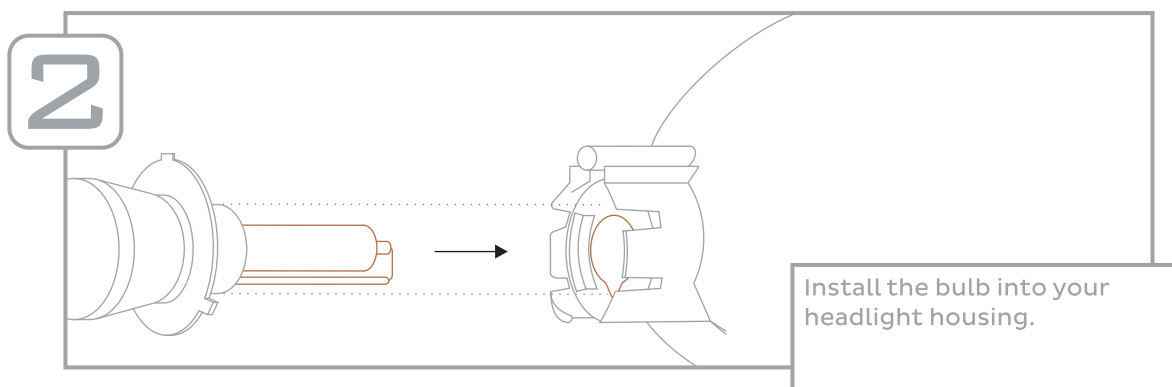

WARNING: By reading this document, I agree it is only to be used as an educational guide. Morimoto Lighting makes no guarantee on any finished results, nor are they to be held responsible for any damage, misuse, or personal injuries. Use at your own risk. If you are unable to clearly understand and adapt the information below to your own application, professional installation is recommended.

CAUTION: HOT!

HANDLE ONLY WITH
PLASTIC BASE

STEP BY STEP