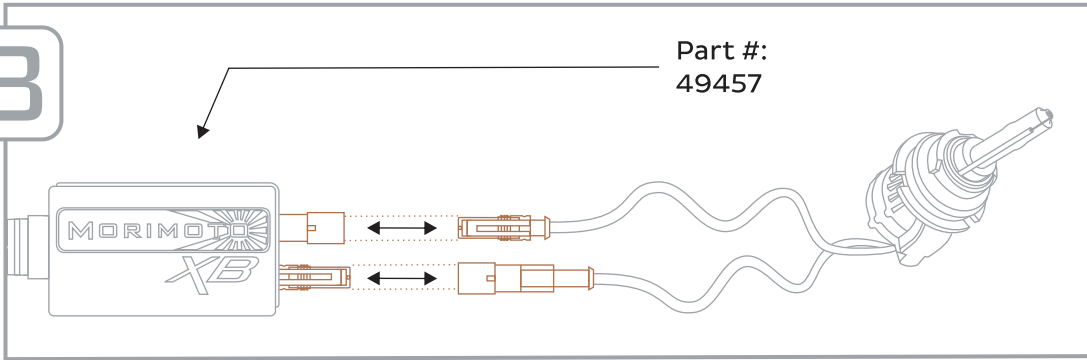

THE AUTOMOTIVE LIGHTING BENCHMARK

9007 - PART #:
47587
47588
47589

H13 - PART #:
47590
47591
47592

H4 - PART #:
47593
47594
47595

INSTALLATION GUIDE

BI-XENON BULBS

1x

WARNING: By reading this document, I agree it is only to be used as an educational guide. Morimoto Lighting makes no guarantee on any finished results, nor are they to be held responsible for any damage, misuse, or personal injuries. Use at your own risk. If you are unable to clearly understand and adapt the information below to your own application, professional installation is recommended.

CAUTION: HOT!

HANDLE ONLY WITH
PLASTIC BASE

STEP BY STEP

3

Part #:
49457

4

High Beam
Connector

-END-