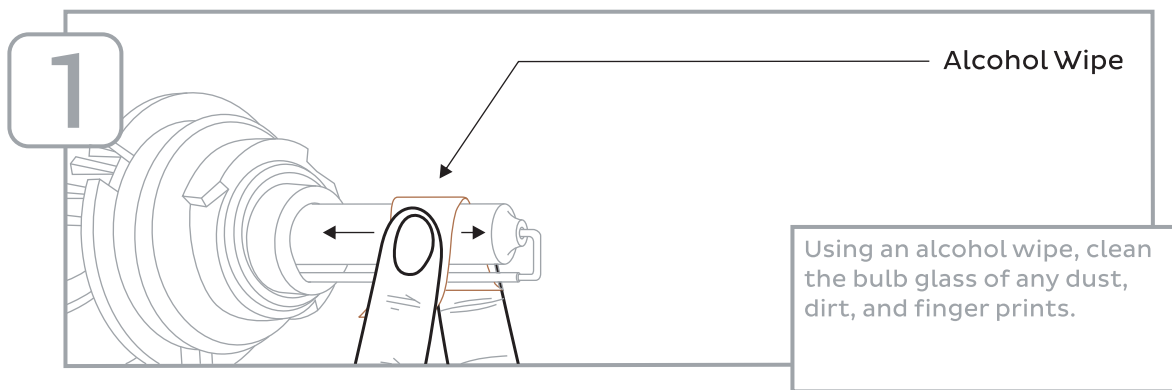

WARNING: By reading this document, I agree it is only to be used as an educational guide. Morimoto Lighting makes no guarantee on any finished results, nor are they to be held responsible for any damage, misuse, or personal injuries. Use at your own risk. If you are unable to clearly understand and adapt the information below to your own application, professional installation is recommended.

CAUTION: HOT!

HANDLE ONLY WITH
PLASTIC BASE

STEP BY STEP