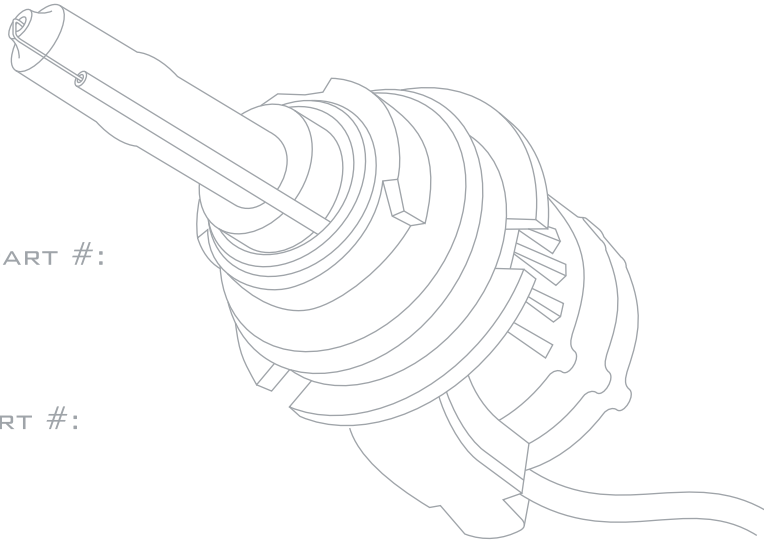

THE AUTOMOTIVE LIGHTING BENCHMARK

9007 - PART #:
47587
47588
47589

H13 - PART #:
47590
47591
47592

H4 - PART #:
47593
47594
47595

INSTALLATION GUIDE

BI-XENON BULBS

1x

WARNING: By reading this document, I agree it is only to be used as an educational guide. Morimoto Lighting makes no guarantee on any finished results, nor are they to be held responsible for any damage, misuse, or personal injuries. Use at your own risk. If you are unable to clearly understand and adapt the information below to your own application, professional installation is recommended.

CAUTION: HOT!

HANDLE ONLY WITH
PLASTIC BASE

STEP BY STEP

3

Part #:
49457

4

High Beam
Connector

-END-