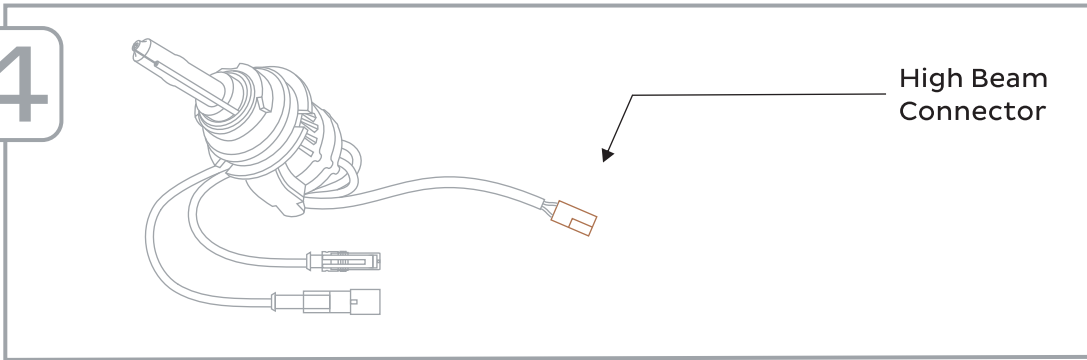

THE AUTOMOTIVE LIGHTING BENCHMARK

9007 - PART #:
47587
47588
47589

H13 - PART #:
47590
47591
47592

H4 - PART #:
47593
47594
47595

INSTALLATION GUIDE

BI-XENON BULBS

1x

WARNING: By reading this document, I agree it is only to be used as an educational guide. Morimoto Lighting makes no guarantee on any finished results, nor are they to be held responsible for any damage, misuse, or personal injuries. Use at your own risk. If you are unable to clearly understand and adapt the information below to your own application, professional installation is recommended.

CAUTION: HOT!

HANDLE ONLY WITH
PLASTIC BASE

STEP BY STEP

3

Part #:
49457

4

High Beam
Connector

-END-