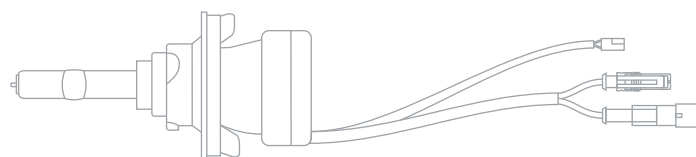

THE AUTOMOTIVE LIGHTING BENCHMARK

9007 - PART #:
47587
47588
47589

H13 - PART #:
47590
47591
47592

H4 - PART #:
47593
47594
47595

INSTALLATION GUIDE

BI-XENON BULBS

1x

WARNING: By reading this document, I agree it is only to be used as an educational guide. Morimoto Lighting makes no guarantee on any finished results, nor are they to be held responsible for any damage, misuse, or personal injuries. Use at your own risk. If you are unable to clearly understand and adapt the information below to your own application, professional installation is recommended.

CAUTION: HOT!

HANDLE ONLY WITH
PLASTIC BASE

STEP BY STEP

3

Part #:
49457

4

High Beam
Connector

-END-