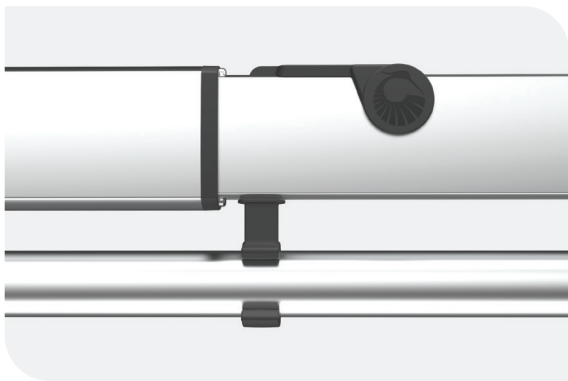

SHADOWREACH™

Extend for maximum shade reach.