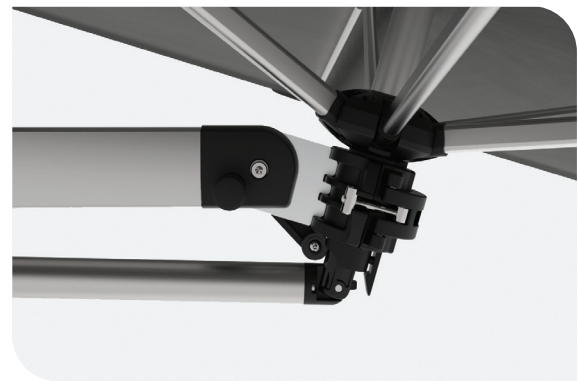

SHADOWTILT™

Protects from low-angled sun rays.