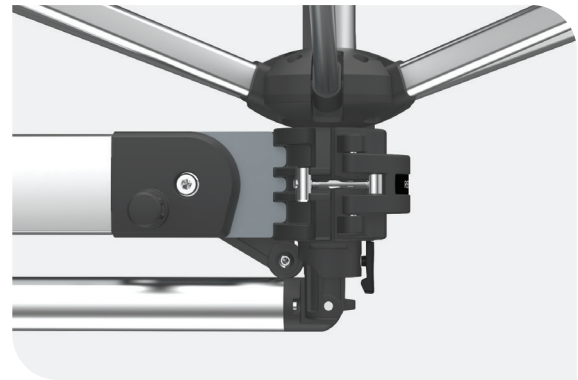

SHADOWROLL™

Integrated roller allows smooth deployment.