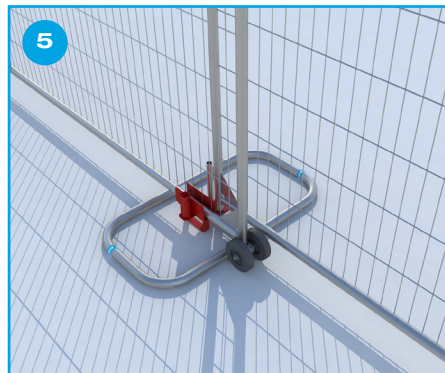

Code: 08051541

Single Sliding Gate Kit

Last modified **September 2021**
please check online to confirm
you have the latest version

www.znd.com

Important Notes

Please note that this document is an assembly guide only and should be used simply to show how ZND products are assembled. The installation images contained within this document show the use of a proprietary ZND stabilizing system and this does not constitute a site specific design.

Single Sliding Gate Kit

Recommended for Safety

Important Notes

Please note that this document is an assembly guide only and should be used simply to show how ZND products are assembled. The installation images contained within this document show the use of a proprietary ZND stabilizing system and this does not constitute a site specific design.

Important Notes

Please note that this document is an assembly guide only and should be used simply to show how ZND products are assembled. The installation images contained within this document show the use of a proprietary ZND stabilizing system and this does not constitute a site specific design.