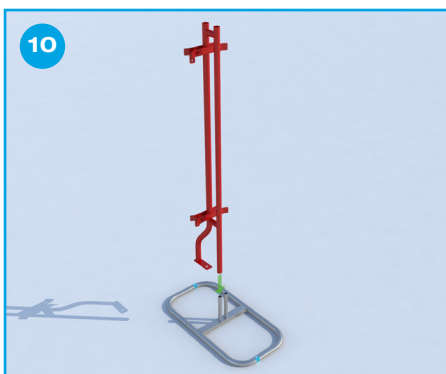

Code: 08051541

Single Sliding Gate Kit

Last modified **September 2021**
please check online to confirm
you have the latest version

www.znd.com

Important Notes

Please note that this document is an assembly guide only and should be used simply to show how ZND products are assembled. The installation images contained within this document show the use of a proprietary ZND stabilizing system and this does not constitute a site specific design.

Single Sliding Gate Kit

Recommended for Safety

Important Notes

Please note that this document is an assembly guide only and should be used simply to show how ZND products are assembled. The installation images contained within this document show the use of a proprietary ZND stabilizing system and this does not constitute a site specific design.

Important Notes

Please note that this document is an assembly guide only and should be used simply to show how ZND products are assembled. The installation images contained within this document show the use of a proprietary ZND stabilizing system and this does not constitute a site specific design.