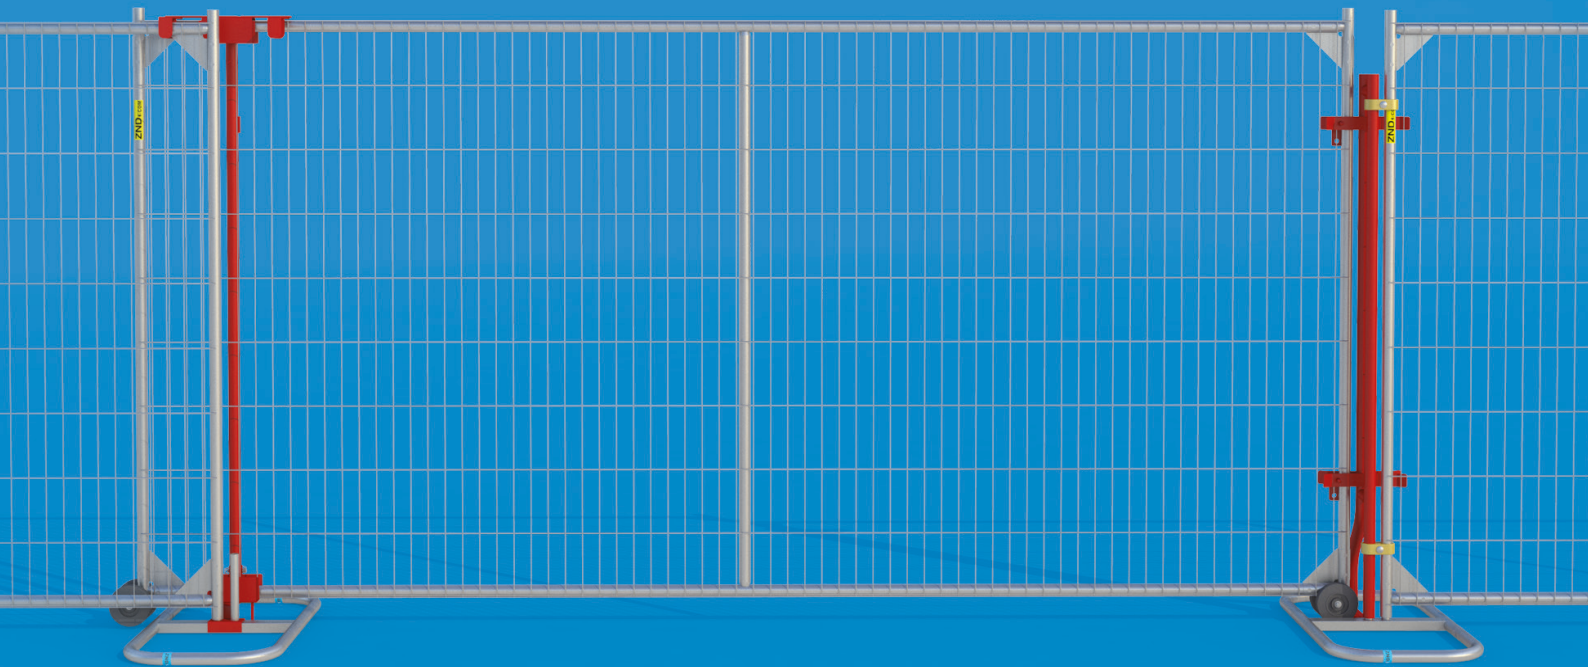

Code: 08051541

Single Sliding Gate Kit

Last modified **September 2021**
please check online to confirm
you have the latest version

www.znd.com

Important Notes

Please note that this document is an assembly guide only and should be used simply to show how ZND products are assembled. The installation images contained within this document show the use of a proprietary ZND stabilizing system and this does not constitute a site specific design.

Single Sliding Gate Kit

Recommended for Safety

Important Notes

Please note that this document is an assembly guide only and should be used simply to show how ZND products are assembled. The installation images contained within this document show the use of a proprietary ZND stabilizing system and this does not constitute a site specific design.