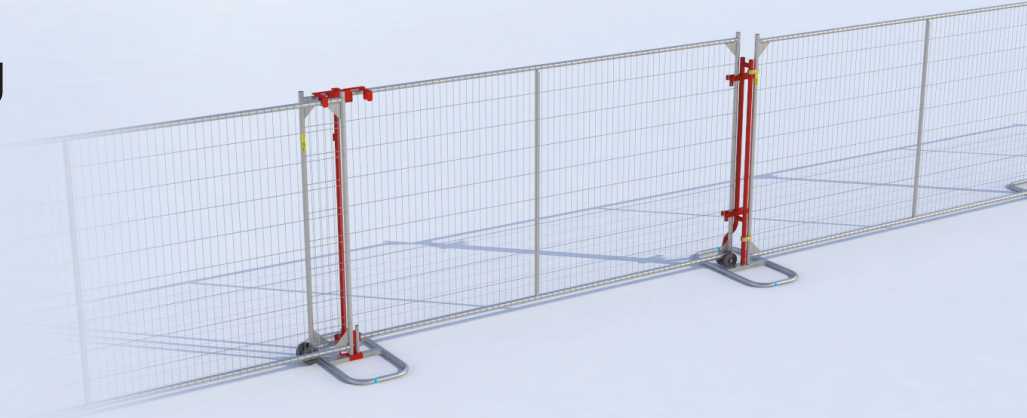

Code: 08051541

Single Sliding Gate Kit

Last modified **September 2021**
please check online to confirm
you have the latest version

www.znd.com

Important Notes

Please note that this document is an assembly guide only and should be used simply to show how ZND products are assembled. The installation images contained within this document show the use of a proprietary ZND stabilizing system and this does not constitute a site specific design.

Single Sliding Gate Kit

Recommended for Safety

Important Notes

Please note that this document is an assembly guide only and should be used simply to show how ZND products are assembled. The installation images contained within this document show the use of a proprietary ZND stabilizing system and this does not constitute a site specific design.

Important Notes

Please note that this document is an assembly guide only and should be used simply to show how ZND products are assembled. The installation images contained within this document show the use of a proprietary ZND stabilizing system and this does not constitute a site specific design.