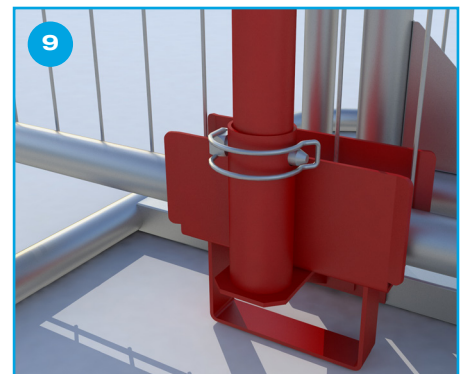

Code: 08051541

Single Sliding Gate Kit

Last modified **September 2021**
please check online to confirm
you have the latest version

www.znd.com

Important Notes

Please note that this document is an assembly guide only and should be used simply to show how ZND products are assembled. The installation images contained within this document show the use of a proprietary ZND stabilizing system and this does not constitute a site specific design.

Single Sliding Gate Kit

Recommended for Safety

Important Notes

Please note that this document is an assembly guide only and should be used simply to show how ZND products are assembled. The installation images contained within this document show the use of a proprietary ZND stabilizing system and this does not constitute a site specific design.

Important Notes

Please note that this document is an assembly guide only and should be used simply to show how ZND products are assembled. The installation images contained within this document show the use of a proprietary ZND stabilizing system and this does not constitute a site specific design.