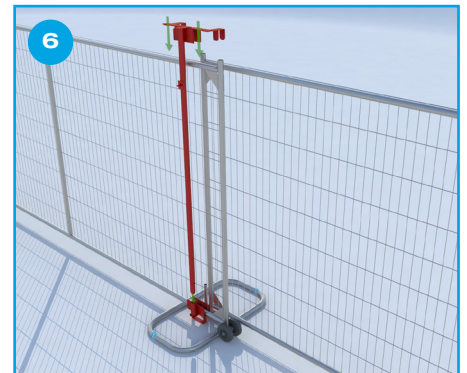

Code: 08051541

Single Sliding Gate Kit

Last modified **September 2021**
please check online to confirm
you have the latest version

www.znd.com

Important Notes

Please note that this document is an assembly guide only and should be used simply to show how ZND products are assembled. The installation images contained within this document show the use of a proprietary ZND stabilizing system and this does not constitute a site specific design.

Single Sliding Gate Kit

Recommended for Safety

Important Notes

Please note that this document is an assembly guide only and should be used simply to show how ZND products are assembled. The installation images contained within this document show the use of a proprietary ZND stabilizing system and this does not constitute a site specific design.

Important Notes

Please note that this document is an assembly guide only and should be used simply to show how ZND products are assembled. The installation images contained within this document show the use of a proprietary ZND stabilizing system and this does not constitute a site specific design.