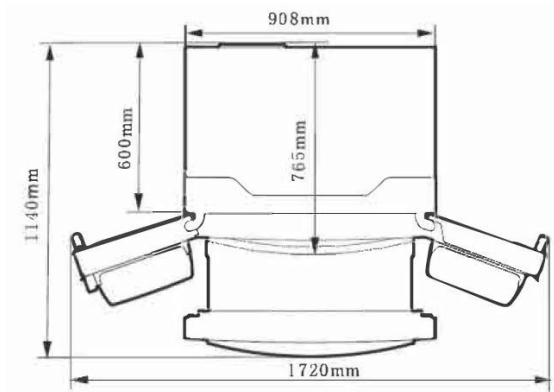

GENESI / ASCOT FRENCH DOOR