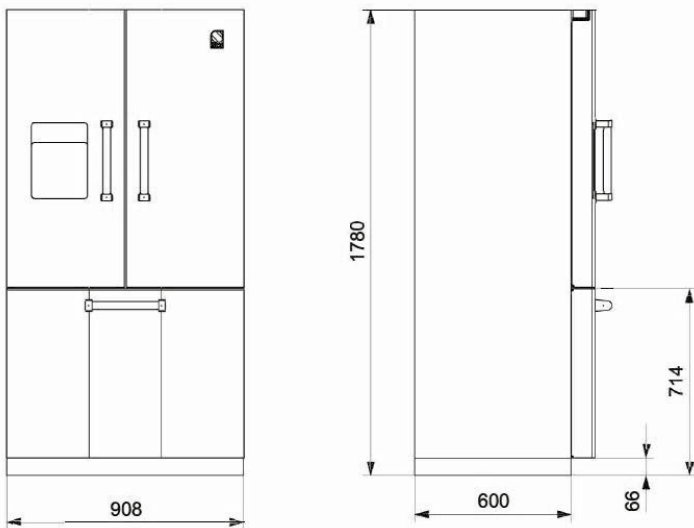

GENESI / ASCOT FRENCH DOOR