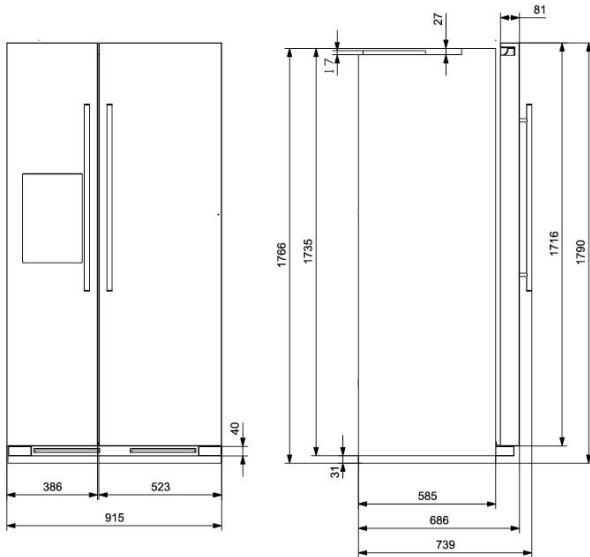

GENESI / ASCOT SIDE BY SIDE BUILT-IN