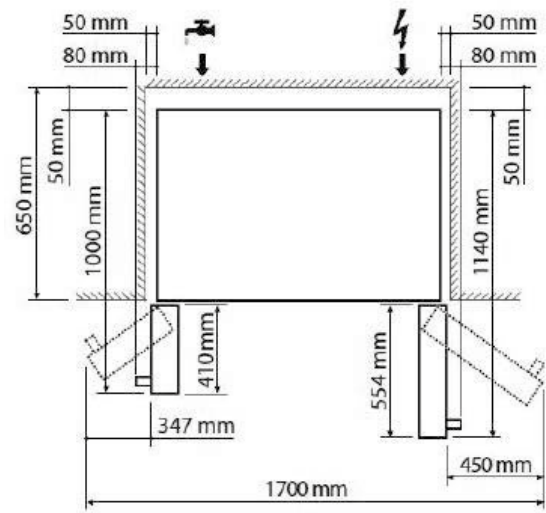

GENESI / ASCOT SIDE BY SIDE BUILT-IN