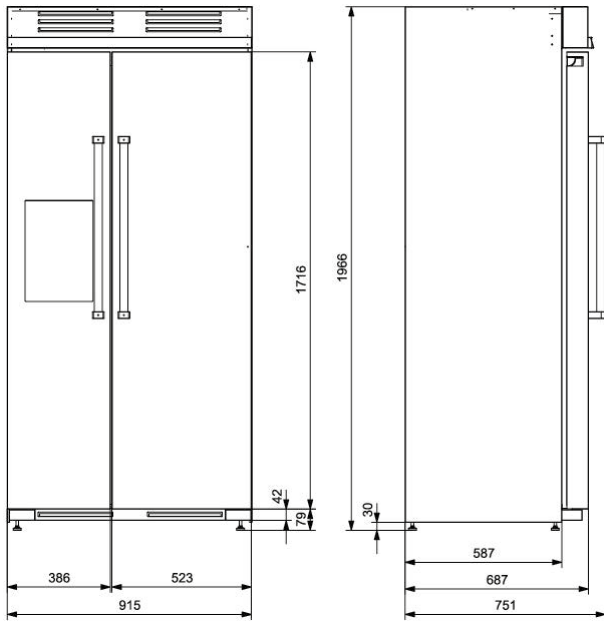

AFMETINGEN KOELKASTEN MM

GENESI / ASCOT SIDE BY SIDE FREESTANDING