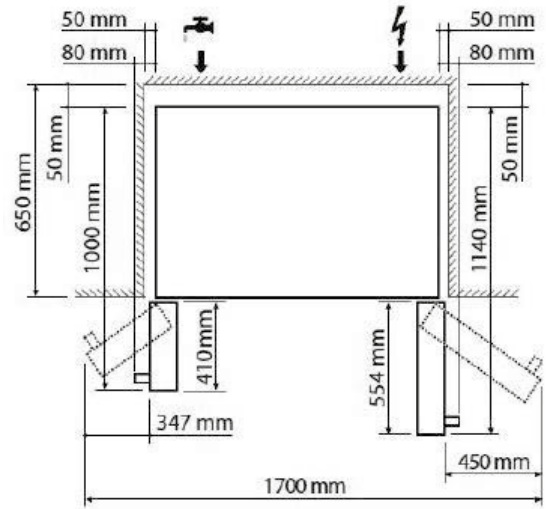

AFMETINGEN KOELKASTEN MM

GENESI / ASCOT SIDE BY SIDE FREESTANDING