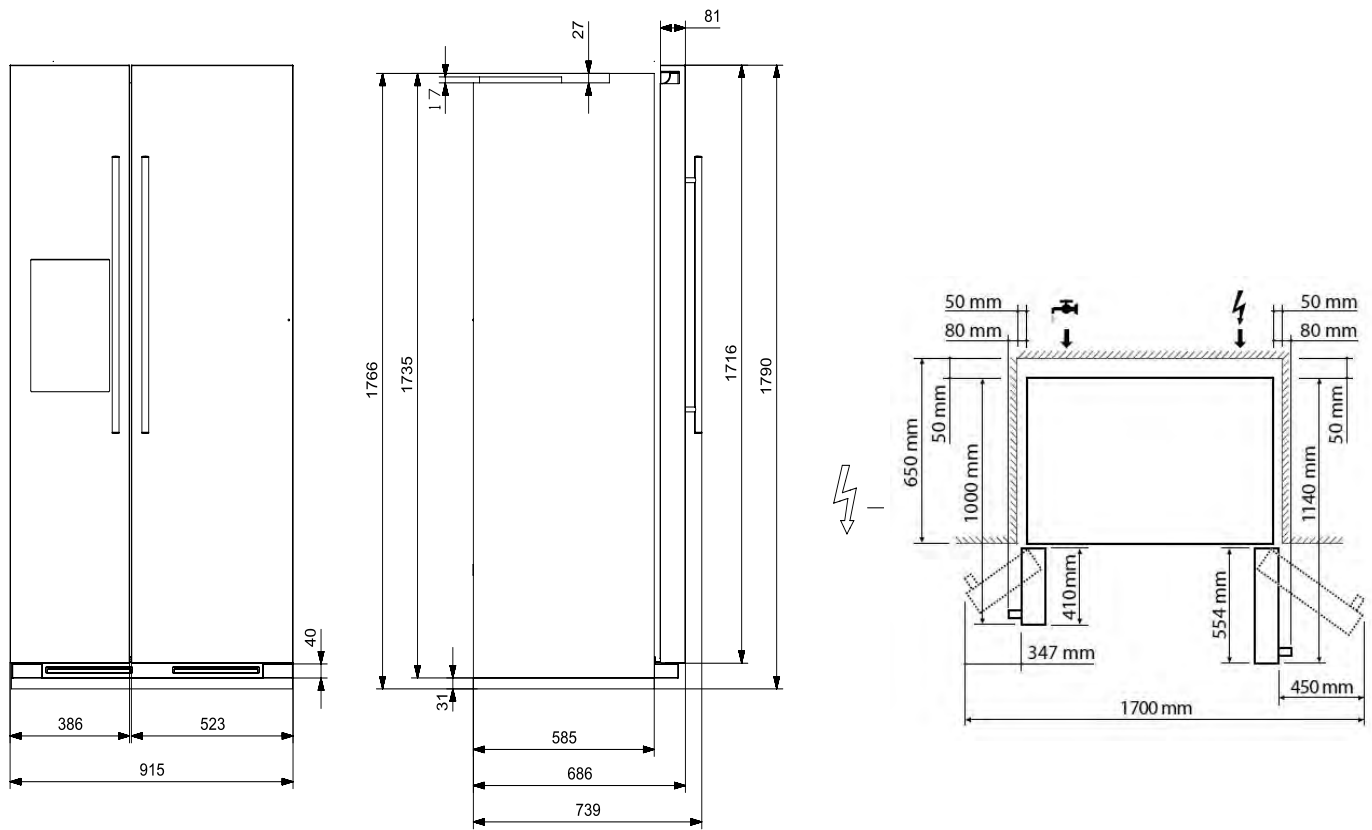

GENESI - ASCOT SIDE BY SIDE BUILT IN