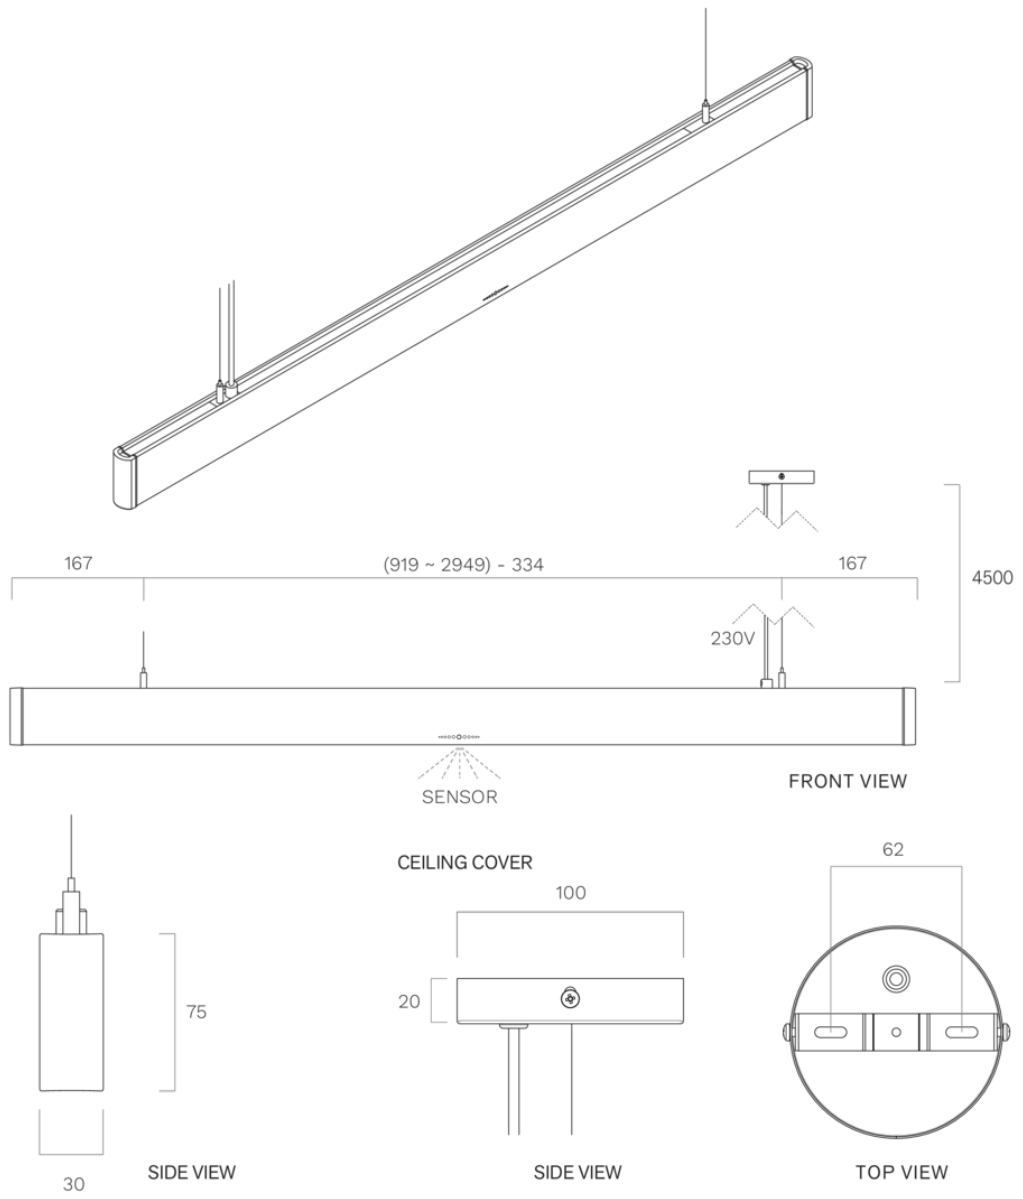

Lighting
Pendant 120 cm
Black anodized

EAN 5414425235384

Functions & features

- Control method Gesture Control

Dimensions

- Product dimensions (WxDxH) (mm) 1209 x 30 x 75

Lighting

- Functional lighting type LED
- Functional light dimmable ▪
- Gross luminous flux functional lighting (Lm/m) 1983
- Color functional light (K) 2700-4000
- Color Rendering Index (CRI) ≥90
- Ambient lighting type LED
- Ambient light dimmable ▪
- Gross luminous flux ambient lighting (Lm/m) 324
- Color ambient light RGBW

Lighting
Pendant 180 cm
Black anodized

EAN 5414425235407

Functions & features

- Control method Gesture Control

Dimensions

- Product dimensions (WxDxH) (mm) 1789 x 30 x 75

Lighting

- Functional lighting type LED
- Functional light dimmable ▪
- Gross luminous flux functional lighting (Lm/m) 1983
- Color functional light (K) 2700-4000
- Color Rendering Index (CRI) ≥90
- Ambient lighting type LED
- Ambient light dimmable ▪
- Gross luminous flux ambient lighting (Lm/m) 324
- Color ambient light RGBW

Lighting
Pendant 210 cm
Black anodized

EAN 5414425235414

Functions & features

▪ Control method	Gesture Control
------------------	-----------------

Dimensions

▪ Product dimensions (WxDxH) (mm)	2079 x 30 x 75
-----------------------------------	----------------

Lighting
Pendant 240 cm
Black anodized

EAN 5414425235421

Functions & features

- Control method Gesture Control

Dimensions

- Product dimensions (WxDxH) (mm) 2369 x 30 x 75

Lighting

- Functional lighting type LED
- Functional light dimmable ▪
- Gross luminous flux functional lighting (Lm/m) 1983
- Color functional light (K) 2700-4000
- Color Rendering Index (CRI) ≥90
- Ambient lighting type LED
- Ambient light dimmable ▪
- Gross luminous flux ambient lighting (Lm/m) 324
- Color ambient light RGBW