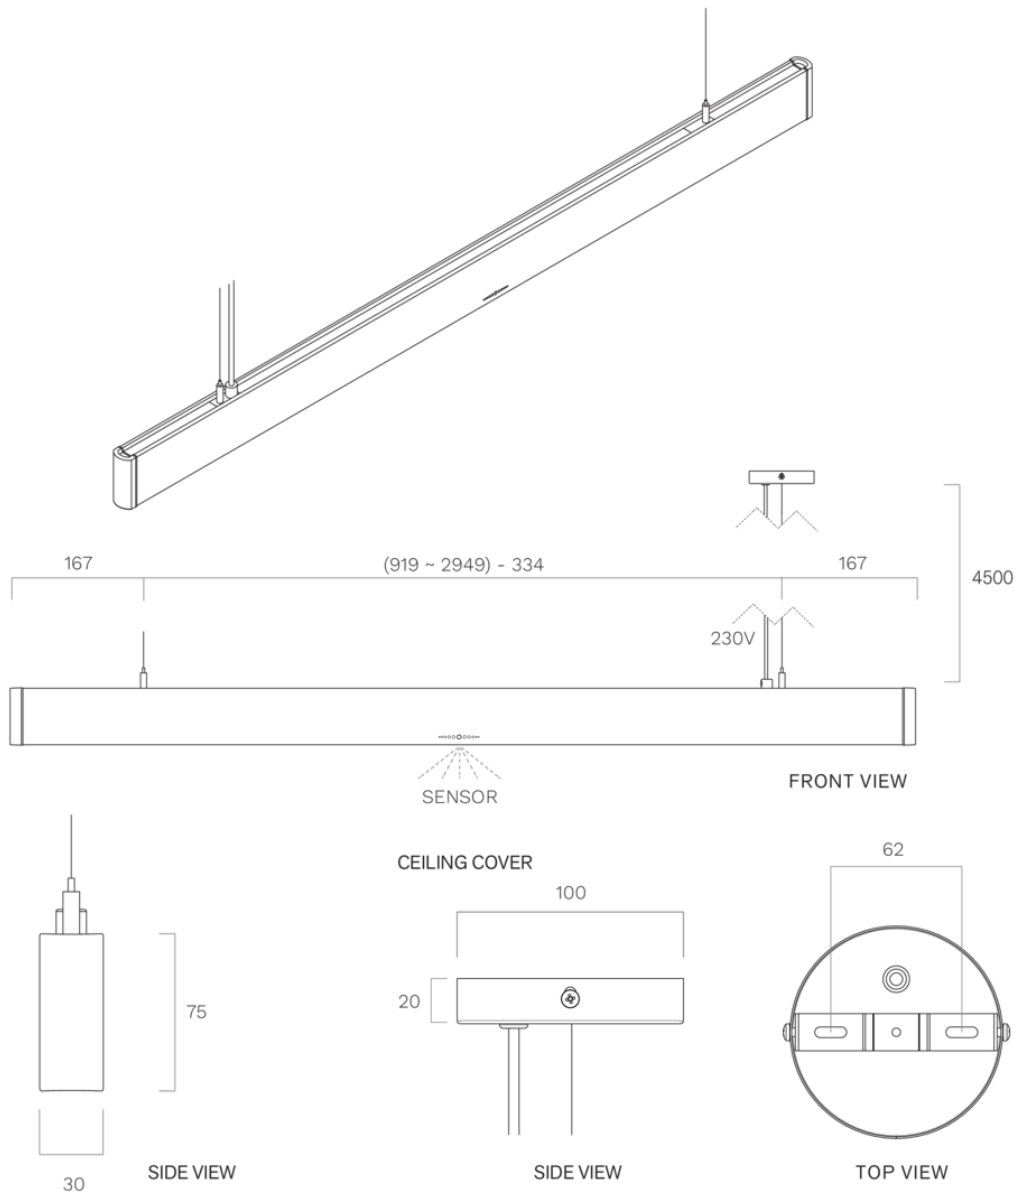

Lighting
Pendant 210 cm
Black anodized

EAN 5414425235414

Functions & features

▪ Control method	Gesture Control
------------------	-----------------

Dimensions

▪ Product dimensions (WxDxH) (mm)	2079 x 30 x 75
-----------------------------------	----------------

Lighting
Pendant 240 cm
Black anodized

EAN 5414425235421

Functions & features

- Control method Gesture Control

Dimensions

- Product dimensions (WxDxH) (mm) 2369 x 30 x 75

Lighting

- Functional lighting type LED
- Functional light dimmable ▪
- Gross luminous flux functional lighting (Lm/m) 1983
- Color functional light (K) 2700-4000
- Color Rendering Index (CRI) ≥90
- Ambient lighting type LED
- Ambient light dimmable ▪
- Gross luminous flux ambient lighting (Lm/m) 324
- Color ambient light RGBW

Lighting
Pendant 270 cm
Black anodized

EAN 5414425235438

Functions & features

- Control method Gesture Control

Dimensions

- Product dimensions (WxDxH) (mm) 2659 x 30 x 75

Lighting

- Functional lighting type LED
- Functional light dimmable ▪
- Gross luminous flux functional lighting (Lm/m) 1983
- Color functional light (K) 2700-4000
- Color Rendering Index (CRI) ≥90
- Ambient lighting type LED
- Ambient light dimmable ▪
- Gross luminous flux ambient lighting (Lm/m) 324
- Color ambient light RGBW