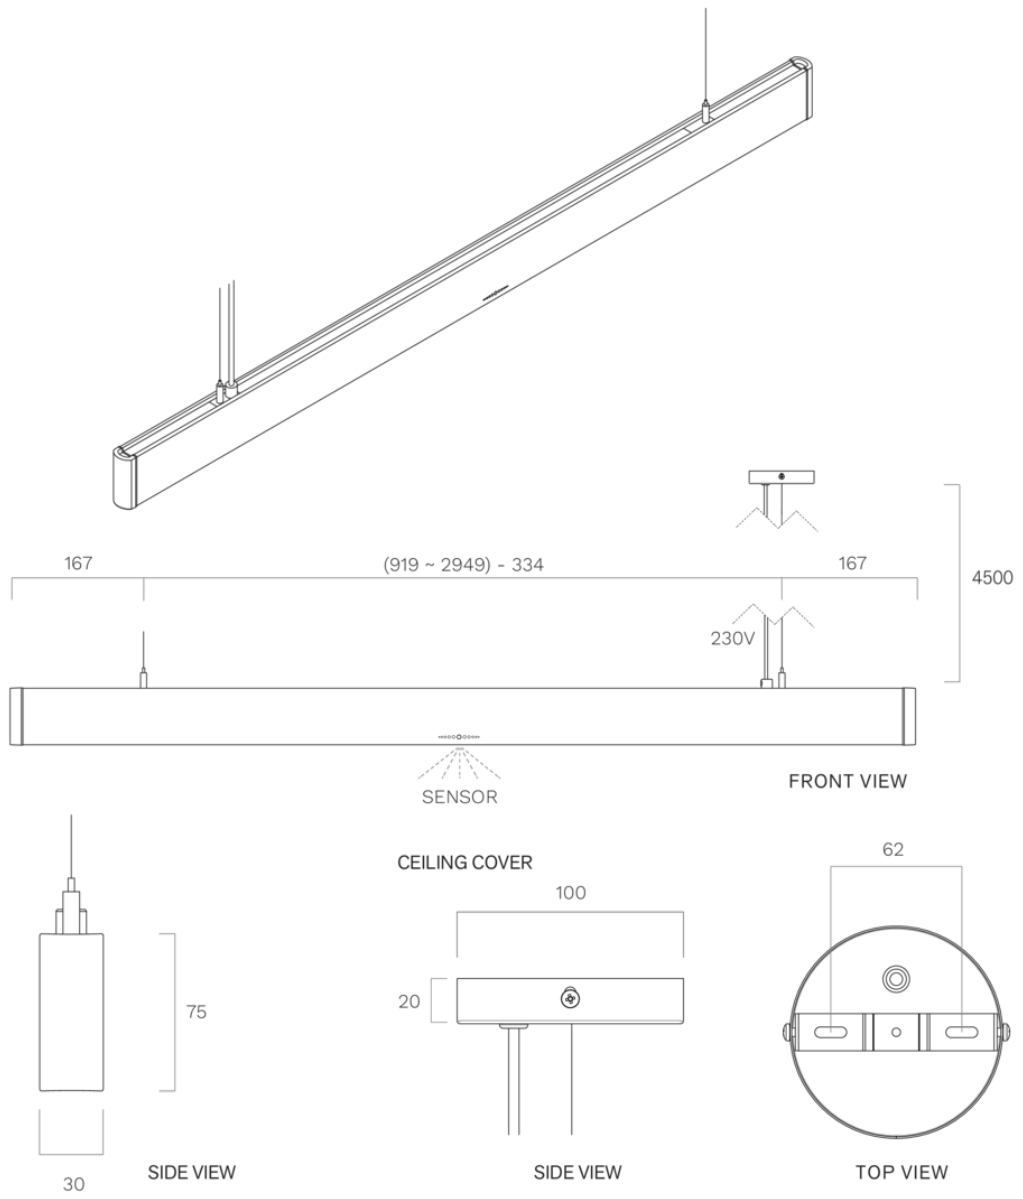

Lighting
Pendant 90 cm
Black anodized

EAN 5414425235377

Functions & features

- Control method Gesture Control

Dimensions

- Product dimensions (WxDxH) (mm) 919 x 30 x 75

Lighting

- Functional lighting type LED
- Functional light dimmable ▪
- Gross luminous flux functional lighting (Lm/m) 1983
- Color functional light (K) 2700-4000
- Color Rendering Index (CRI) ≥90
- Ambient lighting type LED
- Ambient light dimmable ▪
- Gross luminous flux ambient lighting (Lm/m) 324
- Color ambient light RGBW

Lighting
Pendant 120 cm
Black anodized

EAN 5414425235384

Functions & features

- Control method Gesture Control

Dimensions

- Product dimensions (WxDxH) (mm) 1209 x 30 x 75

Lighting

- Functional lighting type LED
- Functional light dimmable ▪
- Gross luminous flux functional lighting (Lm/m) 1983
- Color functional light (K) 2700-4000
- Color Rendering Index (CRI) ≥90
- Ambient lighting type LED
- Ambient light dimmable ▪
- Gross luminous flux ambient lighting (Lm/m) 324
- Color ambient light RGBW

Lighting
Pendant 150 cm
Black anodized

EAN 5414425235391

Functions & features

- Control method Gesture Control

Dimensions

- Product dimensions (WxDxH) (mm) 1499 x 30 x 75

Lighting

- Functional lighting type LED
- Functional light dimmable ▪
- Gross luminous flux functional lighting (Lm/m) 1983
- Color functional light (K) 2700-4000
- Color Rendering Index (CRI) ≥90
- Ambient lighting type LED
- Ambient light dimmable ▪
- Gross luminous flux ambient lighting (Lm/m) 324
- Color ambient light RGBW