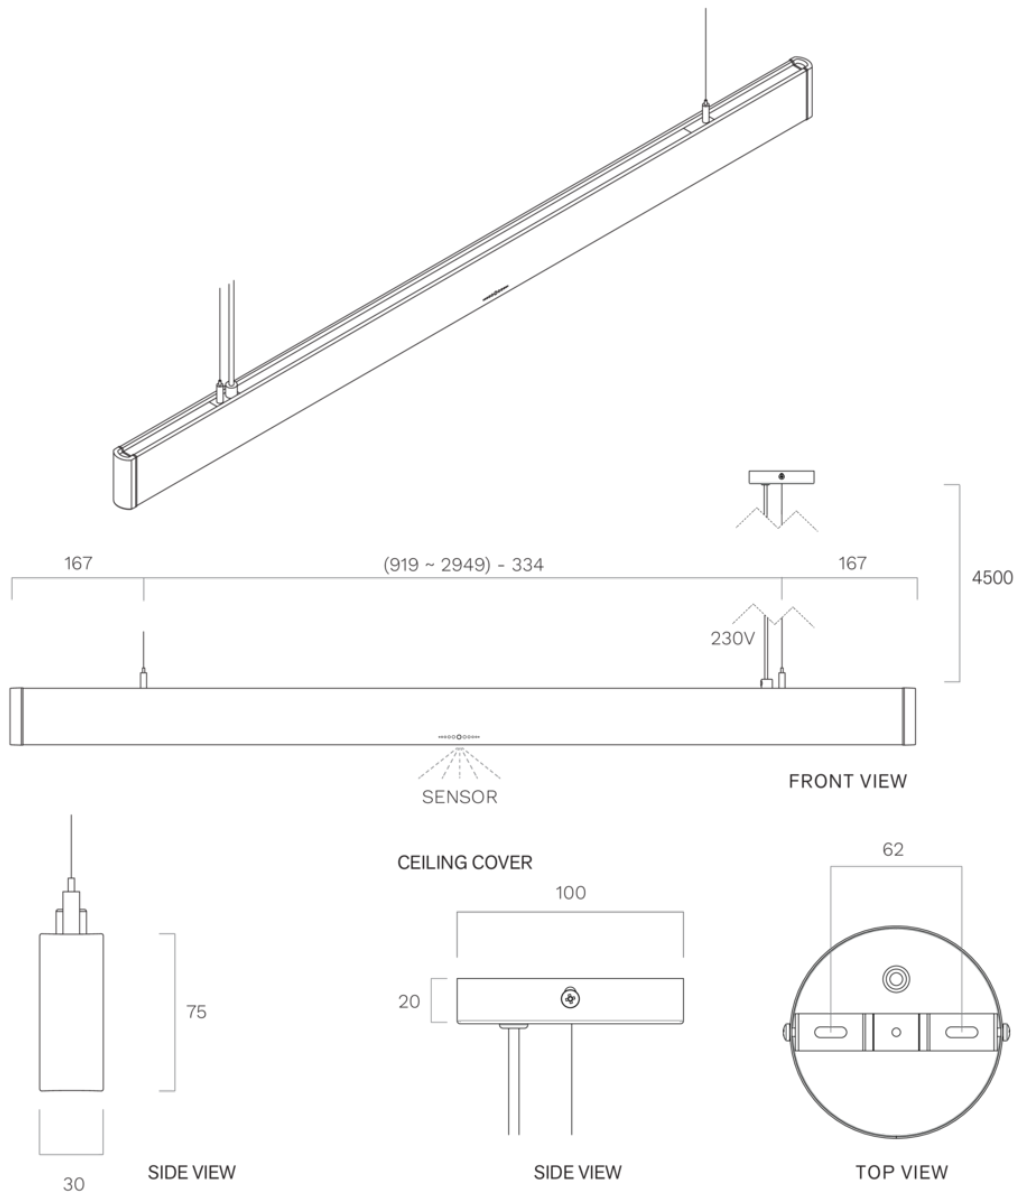

Lighting
Pendant 240 cm
Black anodized

EAN 5414425235421

Functions & features

- Control method Gesture Control

Dimensions

- Product dimensions (WxDxH) (mm) 2369 x 30 x 75

Lighting

- Functional lighting type LED
- Functional light dimmable ▪
- Gross luminous flux functional lighting (Lm/m) 1983
- Color functional light (K) 2700-4000
- Color Rendering Index (CRI) ≥90
- Ambient lighting type LED
- Ambient light dimmable ▪
- Gross luminous flux ambient lighting (Lm/m) 324
- Color ambient light RGBW

Lighting
Pendant 270 cm
Black anodized

EAN 5414425235438

Functions & features

- Control method Gesture Control

Dimensions

- Product dimensions (WxDxH) (mm) 2659 x 30 x 75

Lighting

- Functional lighting type LED
- Functional light dimmable ▪
- Gross luminous flux functional lighting (Lm/m) 1983
- Color functional light (K) 2700-4000
- Color Rendering Index (CRI) ≥90
- Ambient lighting type LED
- Ambient light dimmable ▪
- Gross luminous flux ambient lighting (Lm/m) 324
- Color ambient light RGBW

Lighting
Pendant 300 cm
Black anodized

EAN 5414425235445

Functions & features

▪ Control method	Gesture Control
------------------	-----------------

Dimensions

▪ Product dimensions (WxDxH) (mm)	2949 x 30 x 75
-----------------------------------	----------------