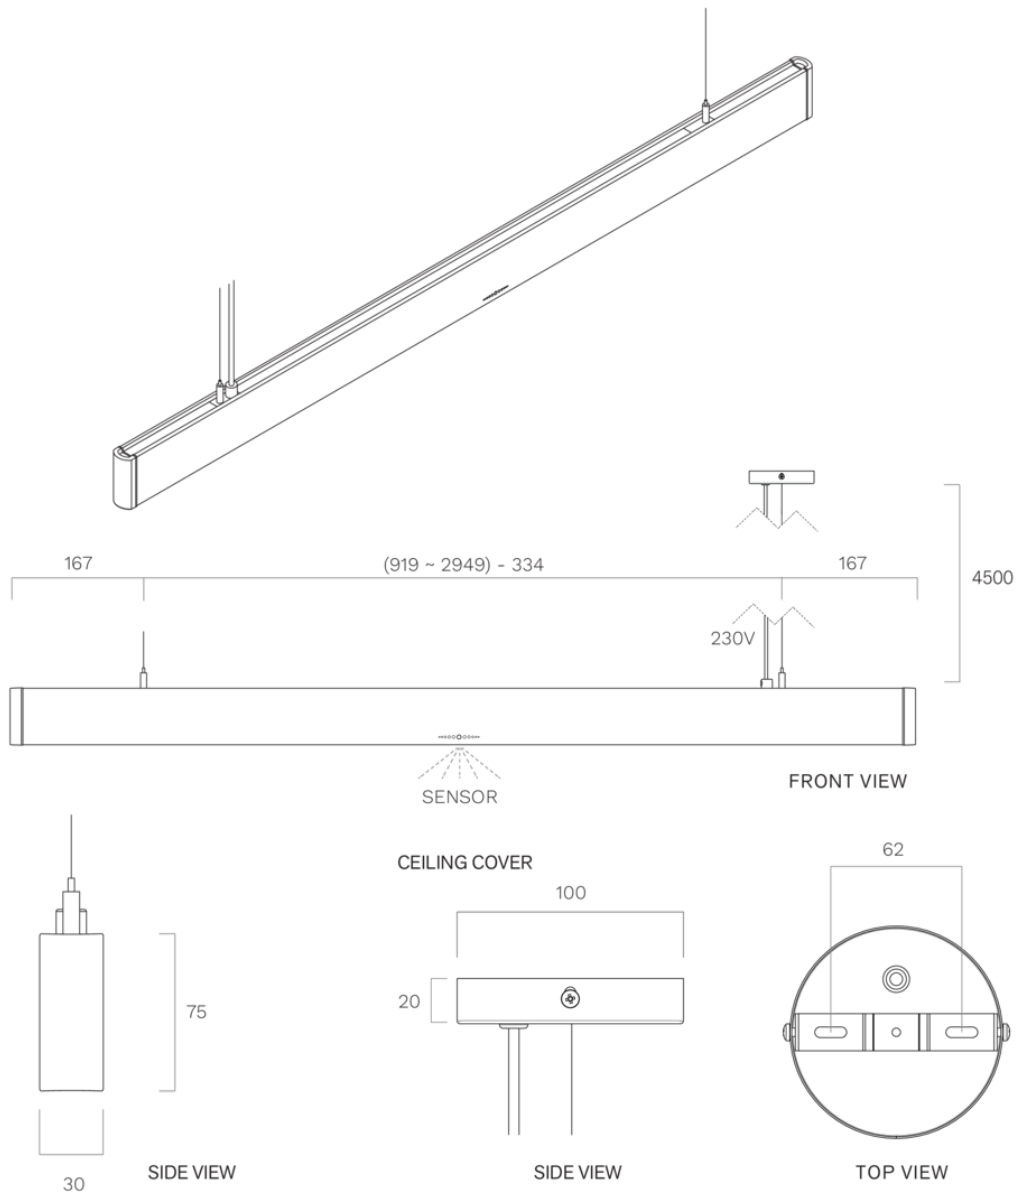

Lighting
Pendant 120 cm
Black anodized

EAN 5414425235384

Functions & features

- Control method Gesture Control

Dimensions

- Product dimensions (WxDxH) (mm) 1209 x 30 x 75

Lighting

- Functional lighting type LED
- Functional light dimmable ▪
- Gross luminous flux functional lighting (Lm/m) 1983
- Color functional light (K) 2700-4000
- Color Rendering Index (CRI) ≥90
- Ambient lighting type LED
- Ambient light dimmable ▪
- Gross luminous flux ambient lighting (Lm/m) 324
- Color ambient light RGBW

Lighting
Pendant 150 cm
Black anodized

EAN 5414425235391

Functions & features

- Control method Gesture Control

Dimensions

- Product dimensions (WxDxH) (mm) 1499 x 30 x 75

Lighting

- Functional lighting type LED
- Functional light dimmable ▪
- Gross luminous flux functional lighting (Lm/m) 1983
- Color functional light (K) 2700-4000
- Color Rendering Index (CRI) ≥90
- Ambient lighting type LED
- Ambient light dimmable ▪
- Gross luminous flux ambient lighting (Lm/m) 324
- Color ambient light RGBW

Lighting
Pendant 180 cm
Black anodized

EAN 5414425235407

Functions & features

- Control method Gesture Control

Dimensions

- Product dimensions (WxDxH) (mm) 1789 x 30 x 75

Lighting

- Functional lighting type LED
- Functional light dimmable ▪
- Gross luminous flux functional lighting (Lm/m) 1983
- Color functional light (K) 2700-4000
- Color Rendering Index (CRI) ≥90
- Ambient lighting type LED
- Ambient light dimmable ▪
- Gross luminous flux ambient lighting (Lm/m) 324
- Color ambient light RGBW

Lighting
Pendant 210 cm
Black anodized

EAN 5414425235414

Functions & features

▪ Control method	Gesture Control
------------------	-----------------

Dimensions

▪ Product dimensions (WxDxH) (mm)	2079 x 30 x 75
-----------------------------------	----------------