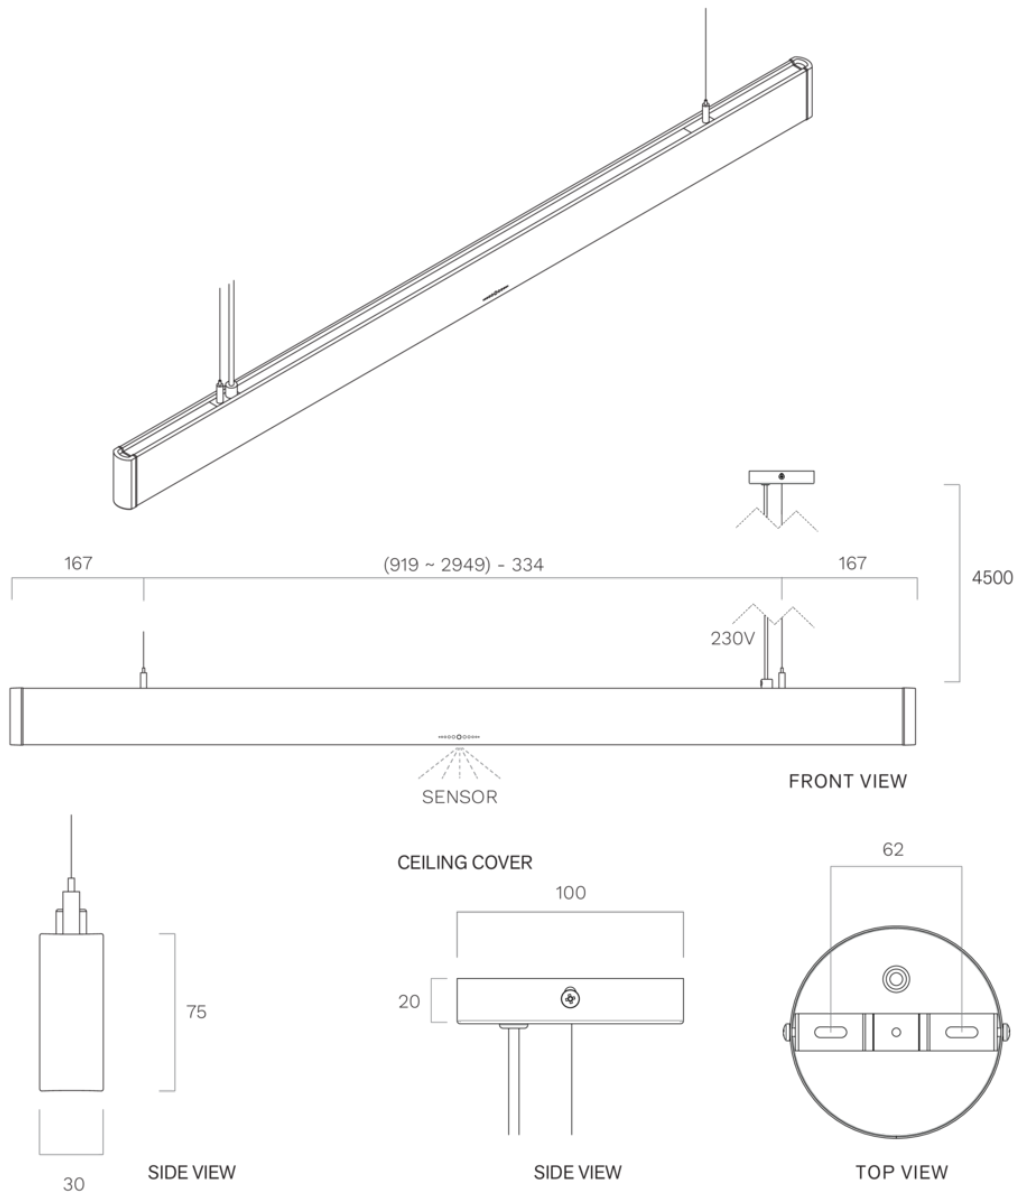

Lighting
Pendant 120 cm
Black anodized

EAN 5414425235384

Functions & features

- Control method Gesture Control

Dimensions

- Product dimensions (WxDxH) (mm) 1209 x 30 x 75

Lighting

- Functional lighting type LED
- Functional light dimmable ▪
- Gross luminous flux functional lighting (Lm/m) 1983
- Color functional light (K) 2700-4000
- Color Rendering Index (CRI) ≥90
- Ambient lighting type LED
- Ambient light dimmable ▪
- Gross luminous flux ambient lighting (Lm/m) 324
- Color ambient light RGBW

Lighting
Pendant 150 cm
Black anodized

EAN 5414425235391

Functions & features

- Control method Gesture Control

Dimensions

- Product dimensions (WxDxH) (mm) 1499 x 30 x 75

Lighting

- Functional lighting type LED
- Functional light dimmable ▪
- Gross luminous flux functional lighting (Lm/m) 1983
- Color functional light (K) 2700-4000
- Color Rendering Index (CRI) ≥90
- Ambient lighting type LED
- Ambient light dimmable ▪
- Gross luminous flux ambient lighting (Lm/m) 324
- Color ambient light RGBW

Lighting
Pendant 180 cm
Black anodized

EAN 5414425235407

Functions & features

- Control method Gesture Control

Dimensions

- Product dimensions (WxDxH) (mm) 1789 x 30 x 75

Lighting

- Functional lighting type LED
- Functional light dimmable ▪
- Gross luminous flux functional lighting (Lm/m) 1983
- Color functional light (K) 2700-4000
- Color Rendering Index (CRI) ≥90
- Ambient lighting type LED
- Ambient light dimmable ▪
- Gross luminous flux ambient lighting (Lm/m) 324
- Color ambient light RGBW