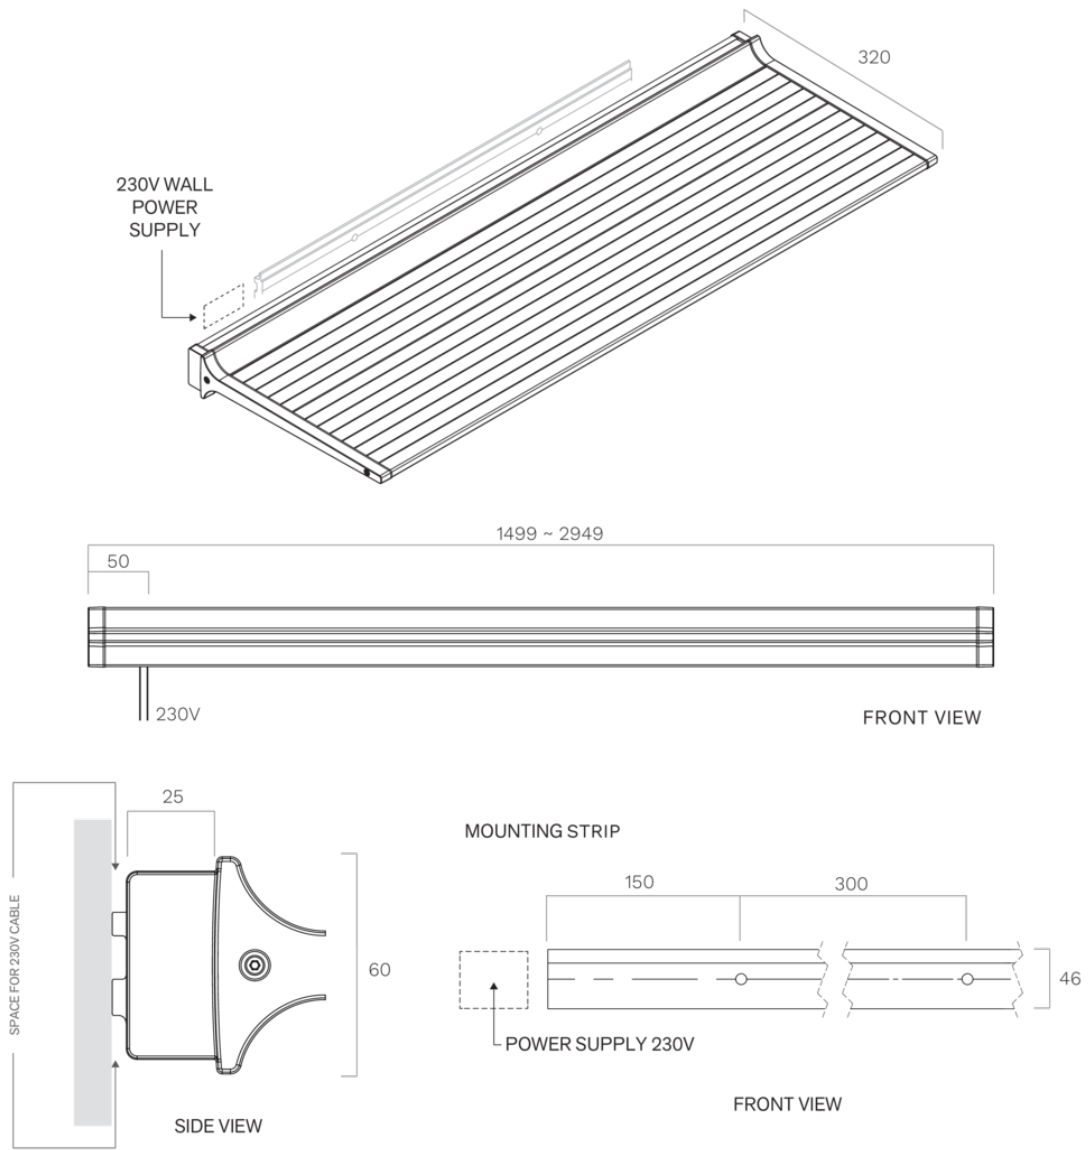

Lighting
Shelf Pro 240 cm
Black anodized

EAN 5414425235568

Functions & features

- Control method Gesture Control Pro

Dimensions

- Product dimensions (WxDxH) (mm) 2369 x 320 x 60

Lighting

- Functional lighting type LED
- Functional light dimmable ▪
- Gross luminous flux functional lighting (Lm/m) 1983
- Color functional light (K) 2700-4000
- Color Rendering Index (CRI) ≥90
- Ambient lighting type LED
- Ambient light dimmable ▪
- Gross luminous flux ambient lighting (Lm/m) 324
- Color ambient light RGBW

Lighting
Shelf Pro 270 cm
Black anodized

EAN 5414425235575

Functions & features

- Control method Gesture Control Pro

Dimensions

- Product dimensions (WxDxH) (mm) 2659 x 320 x 60

Lighting

- Functional lighting type LED
- Functional light dimmable ▪
- Gross luminous flux functional lighting (Lm/m) 1983
- Color functional light (K) 2700-4000
- Color Rendering Index (CRI) ≥90
- Ambient lighting type LED
- Ambient light dimmable ▪
- Gross luminous flux ambient lighting (Lm/m) 324
- Color ambient light RGBW