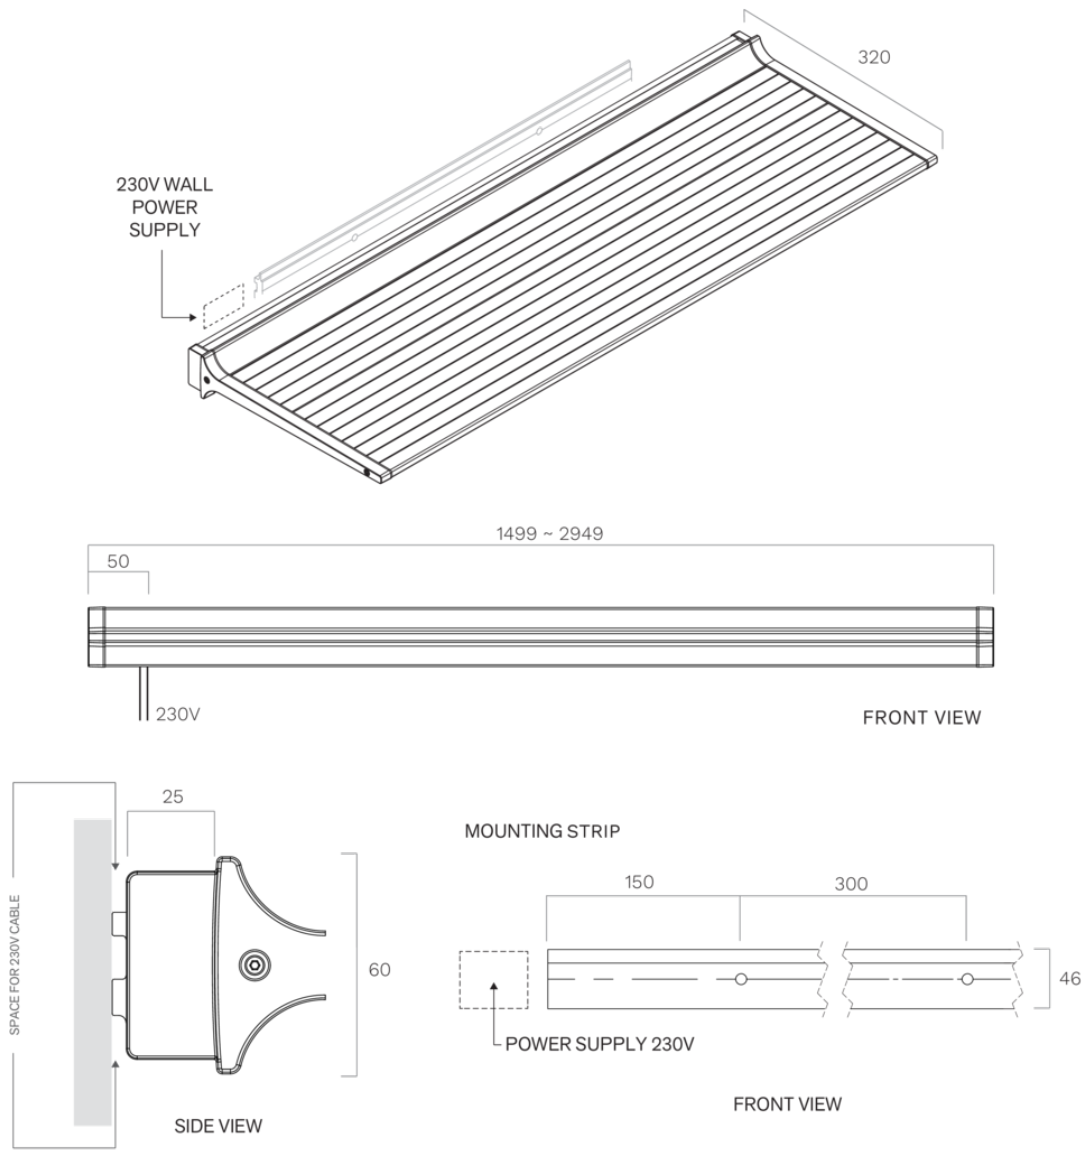

Lighting
Shelf Pro 180 cm
Black anodized

EAN 5414425235544

Functions & features

▪ Control method	Gesture Control Pro
------------------	---------------------

Dimensions

▪ Product dimensions (WxDxH) (mm)	1789 x 320 x 60
-----------------------------------	-----------------

Lighting
Shelf Pro 210 cm
Black anodized

EAN 5414425235551

Functions & features

- Control method Gesture Control Pro

Dimensions

- Product dimensions (WxDxH) (mm) 2079 x 320 x 60

Lighting

- Functional lighting type LED
- Functional light dimmable ▪
- Gross luminous flux functional lighting (Lm/m) 1983
- Color functional light (K) 2700-4000
- Color Rendering Index (CRI) ≥90
- Ambient lighting type LED
- Ambient light dimmable ▪
- Gross luminous flux ambient lighting (Lm/m) 324
- Color ambient light RGBW