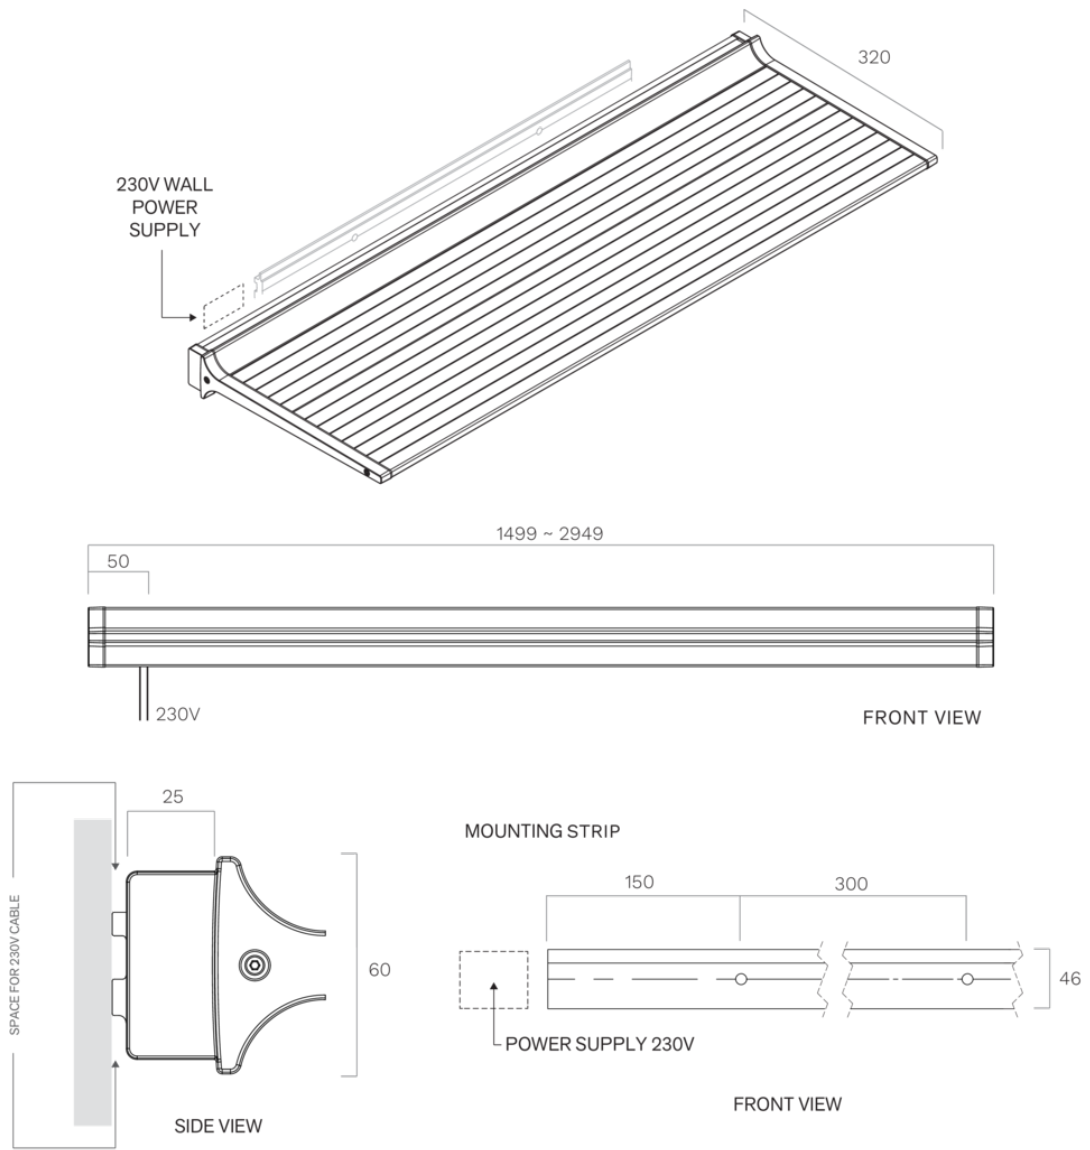

Lighting
Shelf Pro 210 cm
Black anodized

EAN 5414425235551

Functions & features

- Control method Gesture Control Pro

Dimensions

- Product dimensions (WxDxH) (mm) 2079 x 320 x 60

Lighting

- Functional lighting type LED
- Functional light dimmable ▪
- Gross luminous flux functional lighting (Lm/m) 1983
- Color functional light (K) 2700-4000
- Color Rendering Index (CRI) ≥90
- Ambient lighting type LED
- Ambient light dimmable ▪
- Gross luminous flux ambient lighting (Lm/m) 324
- Color ambient light RGBW

Lighting
Shelf Pro 240 cm
Black anodized

EAN 5414425235568

Functions & features

- Control method Gesture Control Pro

Dimensions

- Product dimensions (WxDxH) (mm) 2369 x 320 x 60

Lighting

- Functional lighting type LED
- Functional light dimmable ▪
- Gross luminous flux functional lighting (Lm/m) 1983
- Color functional light (K) 2700-4000
- Color Rendering Index (CRI) ≥90
- Ambient lighting type LED
- Ambient light dimmable ▪
- Gross luminous flux ambient lighting (Lm/m) 324
- Color ambient light RGBW