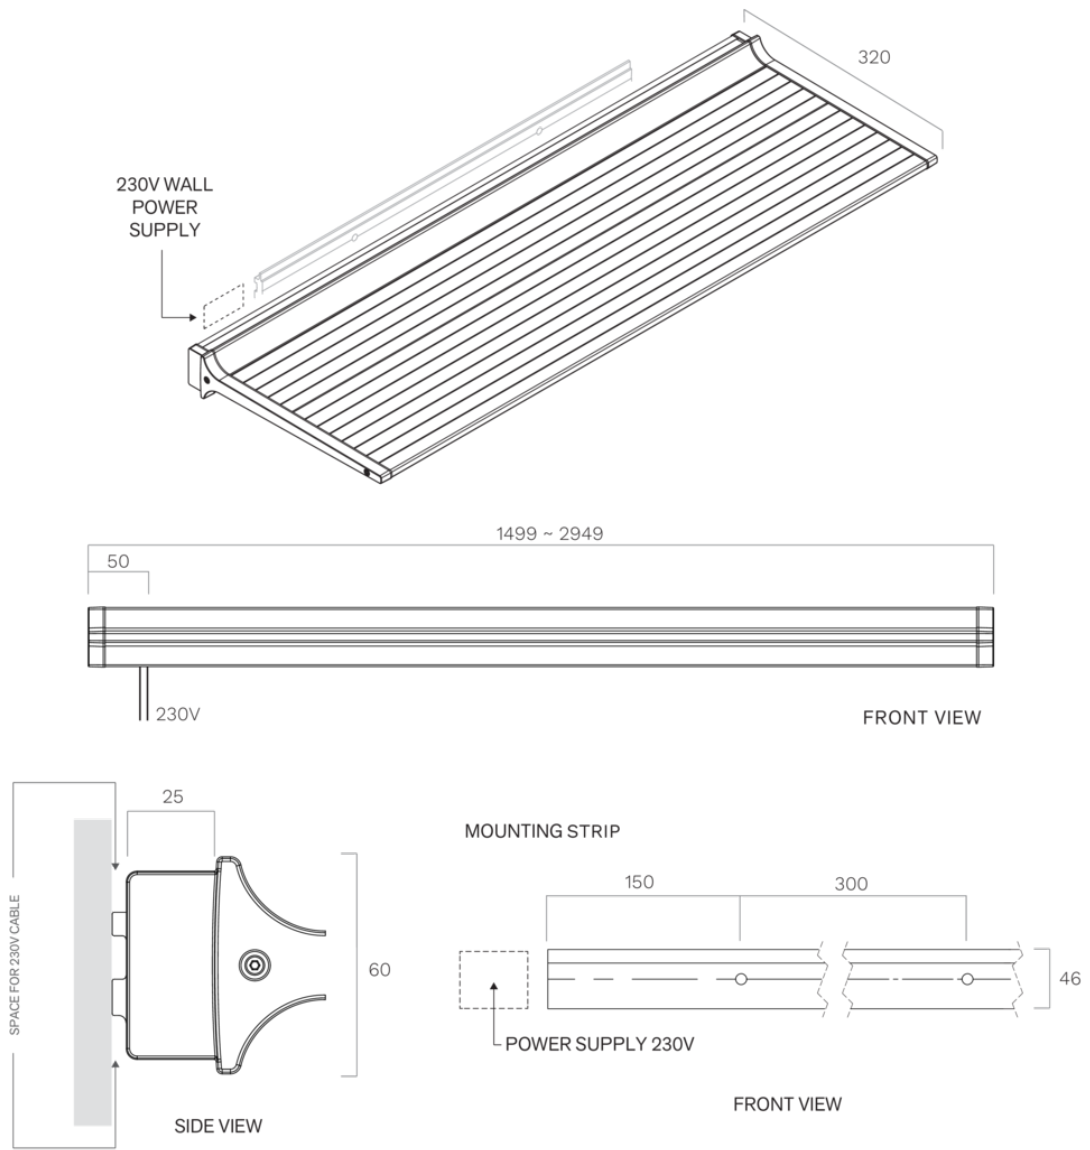

Lighting
Shelf Pro 150 cm
Black anodized

EAN 5414425235537

Functions & features

▪ Control method	Gesture Control Pro
------------------	---------------------

Dimensions

▪ Product dimensions (WxDxH) (mm)	1499 x 320 x 60
-----------------------------------	-----------------

Technical specifications

▪ Maximum power (W)	38
▪ Frequency (Hz)	50
▪ Power consumption in stand-by-mode (Ps) (W)	0
▪ Net weight (kg)	8
▪ Position electrical cable	Left
▪ Length power supply cable (m)	2,5
▪ Safetyclass	II
▪ Voltage lighting (V)	230

Lighting
Shelf Pro 180 cm
Black anodized

EAN 5414425235544

Functions & features

▪ Control method	Gesture Control Pro
------------------	---------------------

Dimensions

▪ Product dimensions (WxDxH) (mm)	1789 x 320 x 60
-----------------------------------	-----------------