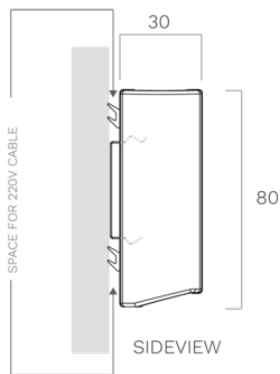

Lighting
Wall 90 cm
Black anodized

EAN 5414425235599

Functions & features

- Control method Gesture Control

Dimensions

- Product dimensions (WxDxH) (mm) 919 x 30 x 80

Lighting

- Functional lighting type LED
- Functional light dimmable ▪
- Gross luminous flux functional lighting (Lm/m) 1983
- Color functional light (K) 2700-4000
- Color Rendering Index (CRI) ≥90
- Ambient lighting type LED
- Ambient light dimmable ▪
- Gross luminous flux ambient lighting (Lm/m) 324
- Color ambient light RGBW

Technical specifications

- Maximum power (W) 23
- Frequency (Hz) 50
- Power consumption in stand-by-mode (Ps) (W) 0
- Net weight (kg) 2,1
- Position electrical cable Left
- Length power supply cable (m) 3
- Safetyclass II
- Voltage lighting (V) 230

Lighting
Wall 120 cm
Black anodized

EAN 5414425235605

Functions & features

- Control method Gesture Control

Dimensions

- Product dimensions (WxDxH) (mm) 1209 x 30 x 80

Lighting

- Functional lighting type LED
- Functional light dimmable ▪
- Gross luminous flux functional lighting (Lm/m) 1983
- Color functional light (K) 2700-4000
- Color Rendering Index (CRI) ≥90
- Ambient lighting type LED
- Ambient light dimmable ▪
- Gross luminous flux ambient lighting (Lm/m) 324
- Color ambient light RGBW

Lighting
Wall 150 cm
Black anodized

EAN 5414425235612

Functions & features

- Control method Gesture Control

Dimensions

- Product dimensions (WxDxH) (mm) 1499 x 30 x 80

Lighting

- Functional lighting type LED
- Functional light dimmable ▪
- Gross luminous flux functional lighting (Lm/m) 1983
- Color functional light (K) 2700-4000
- Color Rendering Index (CRI) ≥90
- Ambient lighting type LED
- Ambient light dimmable ▪
- Gross luminous flux ambient lighting (Lm/m) 324
- Color ambient light RGBW