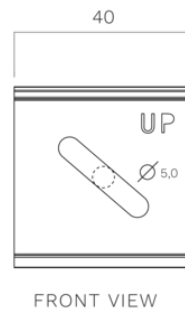

MOUNTING CLIP