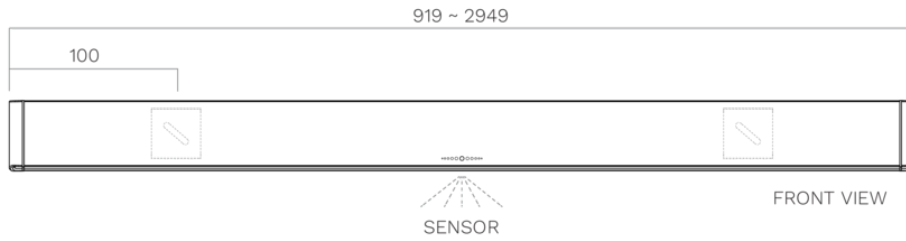

MOUNTING CLIP