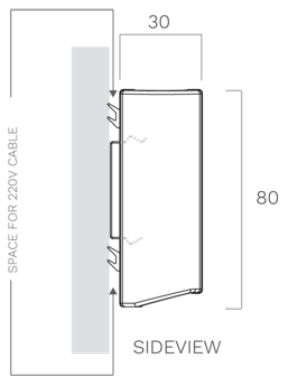

Lighting
Wall 90 cm
Black anodized

EAN 5414425235599

Functions & features

- Control method Gesture Control

Dimensions

- Product dimensions (WxDxH) (mm) 919 x 30 x 80

Lighting

- Functional lighting type LED
- Functional light dimmable ▪
- Gross luminous flux functional lighting (Lm/m) 1983
- Color functional light (K) 2700-4000
- Color Rendering Index (CRI) ≥90
- Ambient lighting type LED
- Ambient light dimmable ▪
- Gross luminous flux ambient lighting (Lm/m) 324
- Color ambient light RGBW

Lighting
Wall 120 cm
Black anodized

EAN 5414425235605

Functions & features

- Control method Gesture Control

Dimensions

- Product dimensions (WxDxH) (mm) 1209 x 30 x 80

Lighting

- Functional lighting type LED
- Functional light dimmable ▪
- Gross luminous flux functional lighting (Lm/m) 1983
- Color functional light (K) 2700-4000
- Color Rendering Index (CRI) ≥90
- Ambient lighting type LED
- Ambient light dimmable ▪
- Gross luminous flux ambient lighting (Lm/m) 324
- Color ambient light RGBW

Technical specifications

- Maximum power (W) 30
- Frequency (Hz) 50
- Power consumption in stand-by-mode (Ps) (W) 0
- Net weight (kg) 2,8
- Position electrical cable Left
- Length power supply cable (m) 3
- Safetyclass II
- Voltage lighting (V) 230

Lighting
Wall 150 cm
Black anodized

EAN 5414425235612

Functions & features

- Control method Gesture Control

Dimensions

- Product dimensions (WxDxH) (mm) 1499 x 30 x 80

Lighting

- Functional lighting type LED
- Functional light dimmable ▪
- Gross luminous flux functional lighting (Lm/m) 1983
- Color functional light (K) 2700-4000
- Color Rendering Index (CRI) ≥90
- Ambient lighting type LED
- Ambient light dimmable ▪
- Gross luminous flux ambient lighting (Lm/m) 324
- Color ambient light RGBW