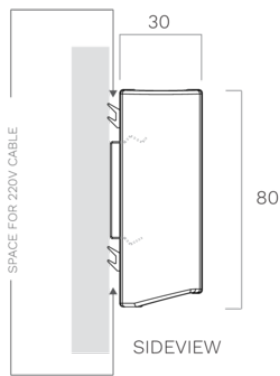

Lighting
Wall 180 cm
Black anodized

EAN 5414425235629

Functions & features

- Control method Gesture Control

Dimensions

- Product dimensions (WxDxH) (mm) 1789 x 30 x 80

Lighting

- Functional lighting type LED
- Functional light dimmable ▪
- Gross luminous flux functional lighting (Lm/m) 1983
- Color functional light (K) 2700-4000
- Color Rendering Index (CRI) ≥90
- Ambient lighting type LED
- Ambient light dimmable ▪
- Gross luminous flux ambient lighting (Lm/m) 324
- Color ambient light RGBW

Technical specifications

▪ Maximum power (W)	50
▪ Frequency (Hz)	50
▪ Power consumption in stand-by-mode (Ps) (W)	0
▪ Net weight (kg)	4,9
▪ Position electrical cable	Left
▪ Length power supply cable (m)	3
▪ Safetyclass	II
▪ Voltage lighting (V)	230

MOUNTING CLIP

Lighting
Wall 240 cm
Black anodized

EAN 5414425235643

Functions & features

- Control method Gesture Control

Dimensions

- Product dimensions (WxDxH) (mm) 2369 x 30 x 80

Lighting

Lighting
Wall 270 cm
Black anodized

EAN 5414425235650

Functions & features

▪ Control method	Gesture Control
------------------	-----------------

Dimensions

▪ Product dimensions (WxDxH) (mm)	2659 x 30 x 80
-----------------------------------	----------------