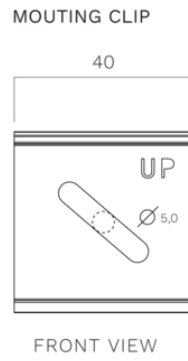

Lighting
Wall 270 cm
Black anodized

EAN 5414425235650

Functions & features

▪ Control method	Gesture Control

Dimensions

▪ Product dimensions (WxDxH) (mm)	2659 x 30 x 80

Lighting

▪ Functional lighting type	LED
▪ Functional light dimmable	▪
▪ Gross luminous flux functional lighting (Lm/m)	1983
▪ Color functional light (K)	2700-4000
▪ Color Rendering Index (CRI)	≥90
▪ Ambient lighting type	LED
▪ Ambient light dimmable	▪
▪ Gross luminous flux ambient lighting (Lm/m)	324
▪ Color ambient light	RGBW

Technical specifications

▪ Maximum power (W)	62
▪ Frequency (Hz)	50
▪ Power consumption in stand-by-mode (Ps) (W)	0
▪ Net weight (kg)	6,3
▪ Position electrical cable	Left
▪ Length power supply cable (m)	3
▪ Safetyclass	II
▪ Voltage lighting (V)	230