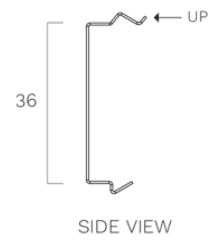

Lighting
Wall 270 cm
Black anodized

EAN 5414425235650

Functions & features

▪ Control method	Gesture Control

Dimensions

▪ Product dimensions (WxDxH) (mm)	2659 x 30 x 80

Lighting

▪ Functional lighting type	LED
▪ Functional light dimmable	▪
▪ Gross luminous flux functional lighting (Lm/m)	1983
▪ Color functional light (K)	2700-4000
▪ Color Rendering Index (CRI)	≥90
▪ Ambient lighting type	LED
▪ Ambient light dimmable	▪
▪ Gross luminous flux ambient lighting (Lm/m)	324
▪ Color ambient light	RGBW

Technical specifications

▪ Maximum power (W)	62
▪ Frequency (Hz)	50
▪ Power consumption in stand-by-mode (Ps) (W)	0
▪ Net weight (kg)	6,3
▪ Position electrical cable	Left
▪ Length power supply cable (m)	3
▪ Safetyclass	II
▪ Voltage lighting (V)	230