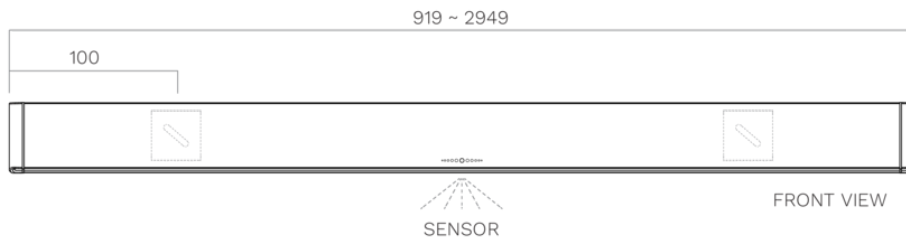

Lighting
Wall 120 cm
Black anodized

EAN 5414425235605

Functions & features

- Control method Gesture Control

Dimensions

- Product dimensions (WxDxH) (mm) 1209 x 30 x 80

Lighting

- Functional lighting type LED
- Functional light dimmable ▪
- Gross luminous flux functional lighting (Lm/m) 1983
- Color functional light (K) 2700-4000
- Color Rendering Index (CRI) ≥90
- Ambient lighting type LED
- Ambient light dimmable ▪
- Gross luminous flux ambient lighting (Lm/m) 324
- Color ambient light RGBW

Lighting
Wall 150 cm
Black anodized

EAN 5414425235612

Functions & features

- Control method Gesture Control

Dimensions

- Product dimensions (WxDxH) (mm) 1499 x 30 x 80

Lighting

- Functional lighting type LED
- Functional light dimmable ▪
- Gross luminous flux functional lighting (Lm/m) 1983
- Color functional light (K) 2700-4000
- Color Rendering Index (CRI) ≥90
- Ambient lighting type LED
- Ambient light dimmable ▪
- Gross luminous flux ambient lighting (Lm/m) 324
- Color ambient light RGBW

Lighting
Wall 180 cm
Black anodized

EAN 5414425235629

Functions & features

- Control method Gesture Control

Dimensions

- Product dimensions (WxDxH) (mm) 1789 x 30 x 80

Lighting

- Functional lighting type LED
- Functional light dimmable ▪
- Gross luminous flux functional lighting (Lm/m) 1983
- Color functional light (K) 2700-4000
- Color Rendering Index (CRI) ≥90
- Ambient lighting type LED
- Ambient light dimmable ▪
- Gross luminous flux ambient lighting (Lm/m) 324
- Color ambient light RGBW