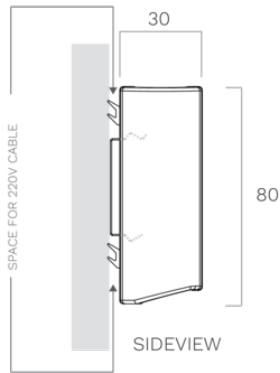

MOUNTING CLIP