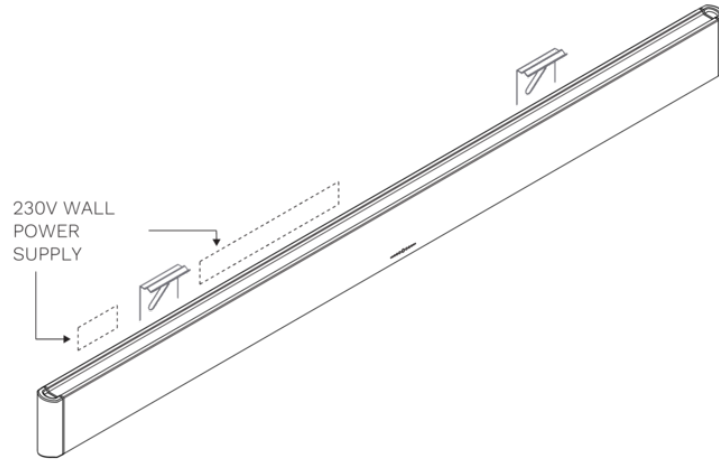

Lighting
Wall 270 cm
Black anodized

EAN 5414425235650

Functions & features

▪ Control method	Gesture Control

Dimensions

▪ Product dimensions (WxDxH) (mm)	2659 x 30 x 80

Lighting

▪ Functional lighting type	LED
▪ Functional light dimmable	▪
▪ Gross luminous flux functional lighting (Lm/m)	1983
▪ Color functional light (K)	2700-4000
▪ Color Rendering Index (CRI)	≥90
▪ Ambient lighting type	LED
▪ Ambient light dimmable	▪
▪ Gross luminous flux ambient lighting (Lm/m)	324
▪ Color ambient light	RGBW

Technical specifications

▪ Maximum power (W)	62
▪ Frequency (Hz)	50
▪ Power consumption in stand-by-mode (Ps) (W)	0
▪ Net weight (kg)	6,3
▪ Position electrical cable	Left
▪ Length power supply cable (m)	3
▪ Safetyclass	II
▪ Voltage lighting (V)	230