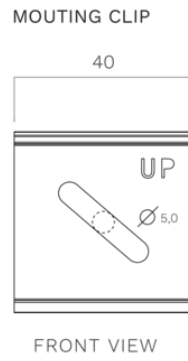

Lighting
Wall 90 cm
Black anodized

EAN 5414425235599

Functions & features

- Control method Gesture Control

Dimensions

- Product dimensions (WxDxH) (mm) 919 x 30 x 80

Lighting

- Functional lighting type LED
- Functional light dimmable ▪
- Gross luminous flux functional lighting (Lm/m) 1983
- Color functional light (K) 2700-4000
- Color Rendering Index (CRI) ≥90
- Ambient lighting type LED
- Ambient light dimmable ▪
- Gross luminous flux ambient lighting (Lm/m) 324
- Color ambient light RGBW

Technical specifications

- Maximum power (W) 23
- Frequency (Hz) 50
- Power consumption in stand-by-mode (Ps) (W) 0
- Net weight (kg) 2,1
- Position electrical cable Left
- Length power supply cable (m) 3
- Safetyclass II
- Voltage lighting (V) 230

Lighting
Wall 120 cm
Black anodized

EAN 5414425235605

Functions & features

- Control method Gesture Control

Dimensions

- Product dimensions (WxDxH) (mm) 1209 x 30 x 80

Lighting

- Functional lighting type LED
- Functional light dimmable ▪
- Gross luminous flux functional lighting (Lm/m) 1983
- Color functional light (K) 2700-4000
- Color Rendering Index (CRI) ≥90
- Ambient lighting type LED
- Ambient light dimmable ▪
- Gross luminous flux ambient lighting (Lm/m) 324
- Color ambient light RGBW