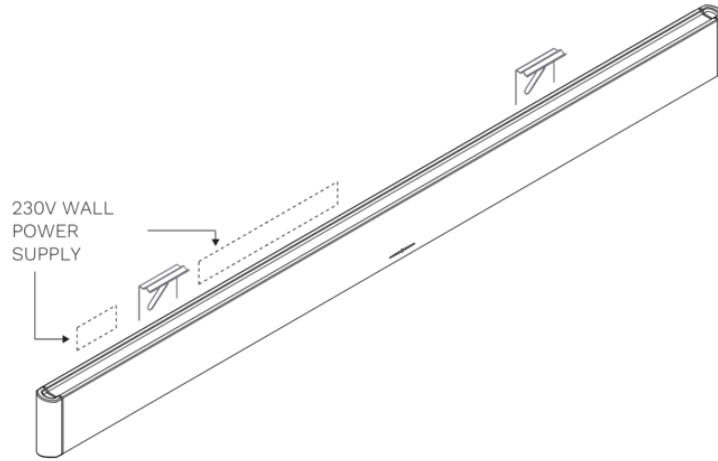

Lighting
Wall 90 cm
Black anodized

EAN 5414425235599

Functions & features

- Control method Gesture Control

Dimensions

- Product dimensions (WxDxH) (mm) 919 x 30 x 80

Lighting

- Functional lighting type LED
- Functional light dimmable ▪
- Gross luminous flux functional lighting (Lm/m) 1983
- Color functional light (K) 2700-4000
- Color Rendering Index (CRI) ≥90
- Ambient lighting type LED
- Ambient light dimmable ▪
- Gross luminous flux ambient lighting (Lm/m) 324
- Color ambient light RGBW

Lighting
Wall 120 cm
Black anodized

EAN 5414425235605

Functions & features

- Control method Gesture Control

Dimensions

- Product dimensions (WxDxH) (mm) 1209 x 30 x 80

Lighting

- Functional lighting type LED
- Functional light dimmable ▪
- Gross luminous flux functional lighting (Lm/m) 1983
- Color functional light (K) 2700-4000
- Color Rendering Index (CRI) ≥90
- Ambient lighting type LED
- Ambient light dimmable ▪
- Gross luminous flux ambient lighting (Lm/m) 324
- Color ambient light RGBW

Lighting
Wall 150 cm
Black anodized

EAN 5414425235612

Functions & features

- Control method Gesture Control

Dimensions

- Product dimensions (WxDxH) (mm) 1499 x 30 x 80

Lighting

- Functional lighting type LED
- Functional light dimmable ▪
- Gross luminous flux functional lighting (Lm/m) 1983
- Color functional light (K) 2700-4000
- Color Rendering Index (CRI) ≥90
- Ambient lighting type LED
- Ambient light dimmable ▪
- Gross luminous flux ambient lighting (Lm/m) 324
- Color ambient light RGBW