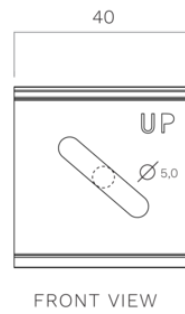

Lighting
Wall 120 cm
Black anodized

EAN 5414425235605

Functions & features

- Control method Gesture Control

Dimensions

- Product dimensions (WxDxH) (mm) 1209 x 30 x 80

Lighting

- Functional lighting type LED
- Functional light dimmable ▪
- Gross luminous flux functional lighting (Lm/m) 1983
- Color functional light (K) 2700-4000
- Color Rendering Index (CRI) ≥90
- Ambient lighting type LED
- Ambient light dimmable ▪
- Gross luminous flux ambient lighting (Lm/m) 324
- Color ambient light RGBW

Lighting
Wall 150 cm
Black anodized

EAN 5414425235612

Functions & features

- Control method Gesture Control

Dimensions

- Product dimensions (WxDxH) (mm) 1499 x 30 x 80

Lighting

- Functional lighting type LED
- Functional light dimmable ▪
- Gross luminous flux functional lighting (Lm/m) 1983
- Color functional light (K) 2700-4000
- Color Rendering Index (CRI) ≥90
- Ambient lighting type LED
- Ambient light dimmable ▪
- Gross luminous flux ambient lighting (Lm/m) 324
- Color ambient light RGBW

Lighting
Wall 180 cm
Black anodized

EAN 5414425235629

Functions & features

- Control method Gesture Control

Dimensions

- Product dimensions (WxDxH) (mm) 1789 x 30 x 80

Lighting

- Functional lighting type LED
- Functional light dimmable ▪
- Gross luminous flux functional lighting (Lm/m) 1983
- Color functional light (K) 2700-4000
- Color Rendering Index (CRI) ≥90
- Ambient lighting type LED
- Ambient light dimmable ▪
- Gross luminous flux ambient lighting (Lm/m) 324
- Color ambient light RGBW

MOUNTING CLIP

Lighting
Wall 210 cm
Black anodized

EAN 5414425235636

Functions & features

▪ Control method	Gesture Control
------------------	-----------------

Dimensions

▪ Product dimensions (WxDxH) (mm)	2079 x 30 x 80
-----------------------------------	----------------