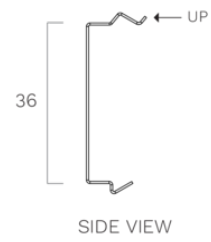

Lighting
Wall 120 cm
Black anodized

EAN 5414425235605

Functions & features

- Control method Gesture Control

Dimensions

- Product dimensions (WxDxH) (mm) 1209 x 30 x 80

Lighting

- Functional lighting type LED
- Functional light dimmable ▪
- Gross luminous flux functional lighting (Lm/m) 1983
- Color functional light (K) 2700-4000
- Color Rendering Index (CRI) ≥90
- Ambient lighting type LED
- Ambient light dimmable ▪
- Gross luminous flux ambient lighting (Lm/m) 324
- Color ambient light RGBW

Lighting
Wall 150 cm
Black anodized

EAN 5414425235612

Functions & features

- Control method Gesture Control

Dimensions

- Product dimensions (WxDxH) (mm) 1499 x 30 x 80

Lighting

- Functional lighting type LED
- Functional light dimmable ▪
- Gross luminous flux functional lighting (Lm/m) 1983
- Color functional light (K) 2700-4000
- Color Rendering Index (CRI) ≥90
- Ambient lighting type LED
- Ambient light dimmable ▪
- Gross luminous flux ambient lighting (Lm/m) 324
- Color ambient light RGBW

Lighting
Wall 180 cm
Black anodized

EAN 5414425235629

Functions & features

- Control method Gesture Control

Dimensions

- Product dimensions (WxDxH) (mm) 1789 x 30 x 80

Lighting

- Functional lighting type LED
- Functional light dimmable ▪
- Gross luminous flux functional lighting (Lm/m) 1983
- Color functional light (K) 2700-4000
- Color Rendering Index (CRI) ≥90
- Ambient lighting type LED
- Ambient light dimmable ▪
- Gross luminous flux ambient lighting (Lm/m) 324
- Color ambient light RGBW