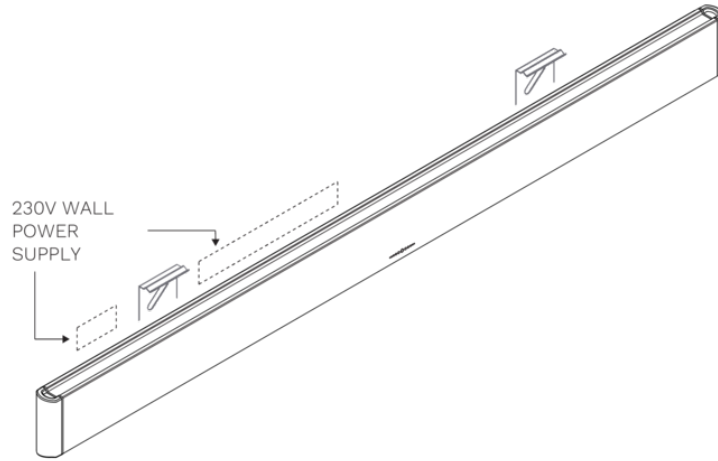

Lighting
Wall 270 cm
Black anodized

EAN 5414425235650

Functions & features

▪ Control method	Gesture Control

Dimensions

▪ Product dimensions (WxDxH) (mm)	2659 x 30 x 80

Lighting

▪ Functional lighting type	LED
▪ Functional light dimmable	▪
▪ Gross luminous flux functional lighting (Lm/m)	1983
▪ Color functional light (K)	2700-4000
▪ Color Rendering Index (CRI)	≥90
▪ Ambient lighting type	LED
▪ Ambient light dimmable	▪
▪ Gross luminous flux ambient lighting (Lm/m)	324
▪ Color ambient light	RGBW

Technical specifications

▪ Maximum power (W)	62
▪ Frequency (Hz)	50
▪ Power consumption in stand-by-mode (Ps) (W)	0
▪ Net weight (kg)	6,3
▪ Position electrical cable	Left
▪ Length power supply cable (m)	3
▪ Safetyclass	II
▪ Voltage lighting (V)	230