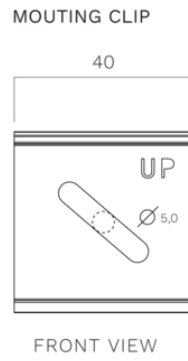

Lighting
Wall 90 cm
Black anodized

EAN 5414425235599

Functions & features

- Control method Gesture Control

Dimensions

- Product dimensions (WxDxH) (mm) 919 x 30 x 80

Lighting

- Functional lighting type LED
- Functional light dimmable ▪
- Gross luminous flux functional lighting (Lm/m) 1983
- Color functional light (K) 2700-4000
- Color Rendering Index (CRI) ≥90
- Ambient lighting type LED
- Ambient light dimmable ▪
- Gross luminous flux ambient lighting (Lm/m) 324
- Color ambient light RGBW

Lighting
Wall 120 cm
Black anodized

EAN 5414425235605

Functions & features

- Control method Gesture Control

Dimensions

- Product dimensions (WxDxH) (mm) 1209 x 30 x 80

Lighting

- Functional lighting type LED
- Functional light dimmable ▪
- Gross luminous flux functional lighting (Lm/m) 1983
- Color functional light (K) 2700-4000
- Color Rendering Index (CRI) ≥90
- Ambient lighting type LED
- Ambient light dimmable ▪
- Gross luminous flux ambient lighting (Lm/m) 324
- Color ambient light RGBW

Lighting
Wall 150 cm
Black anodized

EAN 5414425235612

Functions & features

- Control method Gesture Control

Dimensions

- Product dimensions (WxDxH) (mm) 1499 x 30 x 80

Lighting

- Functional lighting type LED
- Functional light dimmable ▪
- Gross luminous flux functional lighting (Lm/m) 1983
- Color functional light (K) 2700-4000
- Color Rendering Index (CRI) ≥90
- Ambient lighting type LED
- Ambient light dimmable ▪
- Gross luminous flux ambient lighting (Lm/m) 324
- Color ambient light RGBW