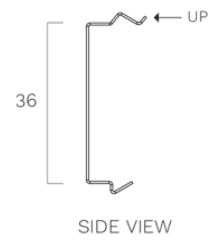

Lighting
Wall 90 cm
Black anodized

EAN 5414425235599

Functions & features

- Control method Gesture Control

Dimensions

- Product dimensions (WxDxH) (mm) 919 x 30 x 80

Lighting

- Functional lighting type LED
- Functional light dimmable ▪
- Gross luminous flux functional lighting (Lm/m) 1983
- Color functional light (K) 2700-4000
- Color Rendering Index (CRI) ≥90
- Ambient lighting type LED
- Ambient light dimmable ▪
- Gross luminous flux ambient lighting (Lm/m) 324
- Color ambient light RGBW

Lighting
Wall 120 cm
Black anodized

EAN 5414425235605

Functions & features

- Control method Gesture Control

Dimensions

- Product dimensions (WxDxH) (mm) 1209 x 30 x 80

Lighting

- Functional lighting type LED
- Functional light dimmable ▪
- Gross luminous flux functional lighting (Lm/m) 1983
- Color functional light (K) 2700-4000
- Color Rendering Index (CRI) ≥90
- Ambient lighting type LED
- Ambient light dimmable ▪
- Gross luminous flux ambient lighting (Lm/m) 324
- Color ambient light RGBW

Lighting
Wall 150 cm
Black anodized

EAN 5414425235612

Functions & features

- Control method Gesture Control

Dimensions

- Product dimensions (WxDxH) (mm) 1499 x 30 x 80

Lighting

- Functional lighting type LED
- Functional light dimmable ▪
- Gross luminous flux functional lighting (Lm/m) 1983
- Color functional light (K) 2700-4000
- Color Rendering Index (CRI) ≥90
- Ambient lighting type LED
- Ambient light dimmable ▪
- Gross luminous flux ambient lighting (Lm/m) 324
- Color ambient light RGBW