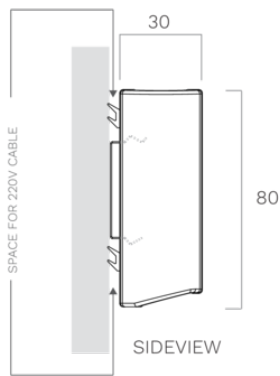

Lighting
Wall 180 cm
Black anodized

EAN 5414425235629

Functions & features

- Control method Gesture Control

Dimensions

- Product dimensions (WxDxH) (mm) 1789 x 30 x 80

Lighting

- Functional lighting type LED
- Functional light dimmable ▪
- Gross luminous flux functional lighting (Lm/m) 1983
- Color functional light (K) 2700-4000
- Color Rendering Index (CRI) ≥90
- Ambient lighting type LED
- Ambient light dimmable ▪
- Gross luminous flux ambient lighting (Lm/m) 324
- Color ambient light RGBW

Technical specifications

- Maximum power (W) 56
- Frequency (Hz) 50
- Power consumption in stand-by-mode (Ps) (W) 0
- Net weight (kg) 5,6
- Position electrical cable Left
- Length power supply cable (m) 3
- Safetyclass II
- Voltage lighting (V) 230

Lighting
Wall 270 cm
Black anodized

EAN 5414425235650

Functions & features

▪ Control method	Gesture Control
------------------	-----------------

Dimensions

▪ Product dimensions (WxDxH) (mm)	2659 x 30 x 80
-----------------------------------	----------------

Lighting
Wall 300 cm
Black anodized

EAN 5414425235667

Functions & features

- Control method Gesture Control

Dimensions

- Product dimensions (WxDxH) (mm) 2949 x 30 x 80

Lighting

- Functional lighting type LED
- Functional light dimmable ▪
- Gross luminous flux functional lighting (Lm/m) 1983
- Color functional light (K) 2700-4000
- Color Rendering Index (CRI) ≥90
- Ambient lighting type LED
- Ambient light dimmable ▪
- Gross luminous flux ambient lighting (Lm/m) 324
- Color ambient light RGBW