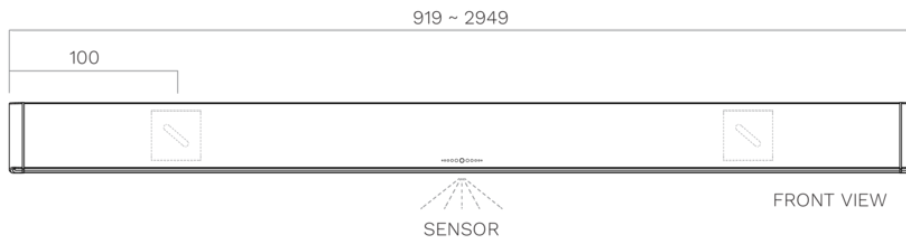

Lighting
Wall 270 cm
Black anodized

EAN 5414425235650

Functions & features

▪ Control method	Gesture Control

Dimensions

▪ Product dimensions (WxDxH) (mm)	2659 x 30 x 80

Lighting

▪ Functional lighting type	LED
▪ Functional light dimmable	▪
▪ Gross luminous flux functional lighting (Lm/m)	1983
▪ Color functional light (K)	2700-4000
▪ Color Rendering Index (CRI)	≥90
▪ Ambient lighting type	LED
▪ Ambient light dimmable	▪
▪ Gross luminous flux ambient lighting (Lm/m)	324
▪ Color ambient light	RGBW

Technical specifications

▪ Maximum power (W)	62
▪ Frequency (Hz)	50
▪ Power consumption in stand-by-mode (Ps) (W)	0
▪ Net weight (kg)	6,3
▪ Position electrical cable	Left
▪ Length power supply cable (m)	3
▪ Safetyclass	II
▪ Voltage lighting (V)	230