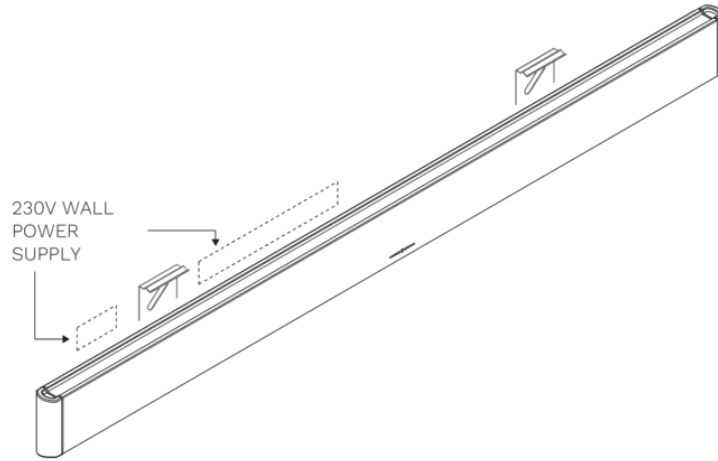

Lighting
Wall 90 cm
Black anodized

EAN 5414425235599

Functions & features

- Control method Gesture Control

Dimensions

- Product dimensions (WxDxH) (mm) 919 x 30 x 80

Lighting

- Functional lighting type LED
- Functional light dimmable ▪
- Gross luminous flux functional lighting (Lm/m) 1983
- Color functional light (K) 2700-4000
- Color Rendering Index (CRI) ≥90
- Ambient lighting type LED
- Ambient light dimmable ▪
- Gross luminous flux ambient lighting (Lm/m) 324
- Color ambient light RGBW

Lighting
Wall 120 cm
Black anodized

EAN 5414425235605

Functions & features

- Control method Gesture Control

Dimensions

- Product dimensions (WxDxH) (mm) 1209 x 30 x 80

Lighting

- Functional lighting type LED
- Functional light dimmable ▪
- Gross luminous flux functional lighting (Lm/m) 1983
- Color functional light (K) 2700-4000
- Color Rendering Index (CRI) ≥90
- Ambient lighting type LED
- Ambient light dimmable ▪
- Gross luminous flux ambient lighting (Lm/m) 324
- Color ambient light RGBW