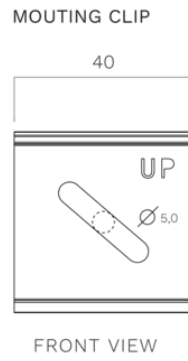

Lighting
Wall 120 cm
Black anodized

EAN 5414425235605

Functions & features

- Control method Gesture Control

Dimensions

- Product dimensions (WxDxH) (mm) 1209 x 30 x 80

Lighting

- Functional lighting type LED
- Functional light dimmable ▪
- Gross luminous flux functional lighting (Lm/m) 1983
- Color functional light (K) 2700-4000
- Color Rendering Index (CRI) ≥90
- Ambient lighting type LED
- Ambient light dimmable ▪
- Gross luminous flux ambient lighting (Lm/m) 324
- Color ambient light RGBW

Lighting
Wall 150 cm
Black anodized

EAN 5414425235612

Functions & features

- Control method Gesture Control

Dimensions

- Product dimensions (WxDxH) (mm) 1499 x 30 x 80

Lighting

- Functional lighting type LED
- Functional light dimmable ▪
- Gross luminous flux functional lighting (Lm/m) 1983
- Color functional light (K) 2700-4000
- Color Rendering Index (CRI) ≥90
- Ambient lighting type LED
- Ambient light dimmable ▪
- Gross luminous flux ambient lighting (Lm/m) 324
- Color ambient light RGBW

Lighting
Wall 180 cm
Black anodized

EAN 5414425235629

Functions & features

- Control method Gesture Control

Dimensions

- Product dimensions (WxDxH) (mm) 1789 x 30 x 80

Lighting

- Functional lighting type LED
- Functional light dimmable ▪
- Gross luminous flux functional lighting (Lm/m) 1983
- Color functional light (K) 2700-4000
- Color Rendering Index (CRI) ≥90
- Ambient lighting type LED
- Ambient light dimmable ▪
- Gross luminous flux ambient lighting (Lm/m) 324
- Color ambient light RGBW