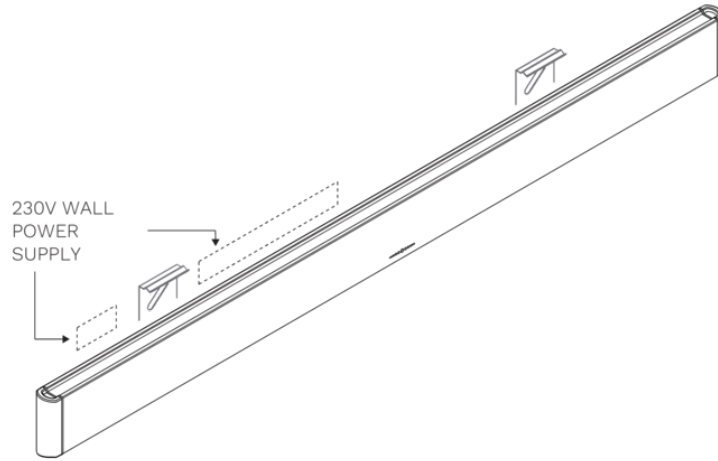

MOUNTING CLIP