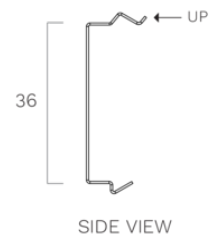

Lighting
Wall 120 cm
Black anodized

EAN 5414425235605

Functions & features

- Control method Gesture Control

Dimensions

- Product dimensions (WxDxH) (mm) 1209 x 30 x 80

Lighting

- Functional lighting type LED
- Functional light dimmable ▪
- Gross luminous flux functional lighting (Lm/m) 1983
- Color functional light (K) 2700-4000
- Color Rendering Index (CRI) ≥90
- Ambient lighting type LED
- Ambient light dimmable ▪
- Gross luminous flux ambient lighting (Lm/m) 324
- Color ambient light RGBW

Lighting
Wall 150 cm
Black anodized

EAN 5414425235612

Functions & features

- Control method Gesture Control

Dimensions

- Product dimensions (WxDxH) (mm) 1499 x 30 x 80

Lighting

- Functional lighting type LED
- Functional light dimmable ▪
- Gross luminous flux functional lighting (Lm/m) 1983
- Color functional light (K) 2700-4000
- Color Rendering Index (CRI) ≥90
- Ambient lighting type LED
- Ambient light dimmable ▪
- Gross luminous flux ambient lighting (Lm/m) 324
- Color ambient light RGBW

Lighting
Wall 180 cm
Black anodized

EAN 5414425235629

Functions & features

- Control method Gesture Control

Dimensions

- Product dimensions (WxDxH) (mm) 1789 x 30 x 80

Lighting

- Functional lighting type LED
- Functional light dimmable ▪
- Gross luminous flux functional lighting (Lm/m) 1983
- Color functional light (K) 2700-4000
- Color Rendering Index (CRI) ≥90
- Ambient lighting type LED
- Ambient light dimmable ▪
- Gross luminous flux ambient lighting (Lm/m) 324
- Color ambient light RGBW

MOUNTING CLIP

Lighting
Wall 210 cm
Black anodized

EAN 5414425235636

Functions & features

▪ Control method	Gesture Control
------------------	-----------------

Dimensions

▪ Product dimensions (WxDxH) (mm)	2079 x 30 x 80
-----------------------------------	----------------