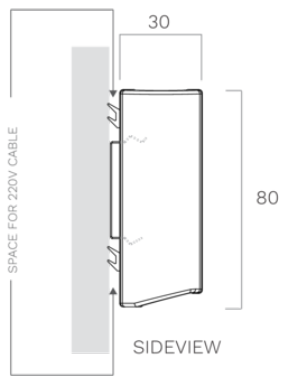

Lighting
Wall 120 cm
Black anodized

EAN 5414425235605

Functions & features

- Control method Gesture Control

Dimensions

- Product dimensions (WxDxH) (mm) 1209 x 30 x 80

Lighting

- Functional lighting type LED
- Functional light dimmable ▪
- Gross luminous flux functional lighting (Lm/m) 1983
- Color functional light (K) 2700-4000
- Color Rendering Index (CRI) ≥90
- Ambient lighting type LED
- Ambient light dimmable ▪
- Gross luminous flux ambient lighting (Lm/m) 324
- Color ambient light RGBW

Lighting
Wall 150 cm
Black anodized

EAN 5414425235612

Functions & features

- Control method Gesture Control

Dimensions

- Product dimensions (WxDxH) (mm) 1499 x 30 x 80

Lighting

- Functional lighting type LED
- Functional light dimmable ▪
- Gross luminous flux functional lighting (Lm/m) 1983
- Color functional light (K) 2700-4000
- Color Rendering Index (CRI) ≥90
- Ambient lighting type LED
- Ambient light dimmable ▪
- Gross luminous flux ambient lighting (Lm/m) 324
- Color ambient light RGBW

Lighting
Wall 180 cm
Black anodized

EAN 5414425235629

Functions & features

- Control method Gesture Control

Dimensions

- Product dimensions (WxDxH) (mm) 1789 x 30 x 80

Lighting

- Functional lighting type LED
- Functional light dimmable ▪
- Gross luminous flux functional lighting (Lm/m) 1983
- Color functional light (K) 2700-4000
- Color Rendering Index (CRI) ≥90
- Ambient lighting type LED
- Ambient light dimmable ▪
- Gross luminous flux ambient lighting (Lm/m) 324
- Color ambient light RGBW