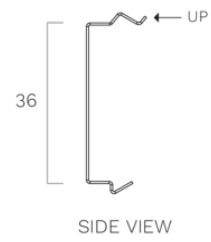

Lighting
Wall 90 cm
Black anodized

EAN 5414425235599

Functions & features

- Control method Gesture Control

Dimensions

- Product dimensions (WxDxH) (mm) 919 x 30 x 80

Lighting

- Functional lighting type LED
- Functional light dimmable ▪
- Gross luminous flux functional lighting (Lm/m) 1983
- Color functional light (K) 2700-4000
- Color Rendering Index (CRI) ≥90
- Ambient lighting type LED
- Ambient light dimmable ▪
- Gross luminous flux ambient lighting (Lm/m) 324
- Color ambient light RGBW

Technical specifications

- Maximum power (W) 23
- Frequency (Hz) 50
- Power consumption in stand-by-mode (Ps) (W) 0
- Net weight (kg) 2,1
- Position electrical cable Left
- Length power supply cable (m) 3
- Safetyclass II
- Voltage lighting (V) 230

Lighting
Wall 120 cm
Black anodized

EAN 5414425235605

Functions & features

- Control method Gesture Control

Dimensions

- Product dimensions (WxDxH) (mm) 1209 x 30 x 80

Lighting

- Functional lighting type LED
- Functional light dimmable ▪
- Gross luminous flux functional lighting (Lm/m) 1983
- Color functional light (K) 2700-4000
- Color Rendering Index (CRI) ≥90
- Ambient lighting type LED
- Ambient light dimmable ▪
- Gross luminous flux ambient lighting (Lm/m) 324
- Color ambient light RGBW

Lighting
Wall 150 cm
Black anodized

EAN 5414425235612

Functions & features

- Control method Gesture Control

Dimensions

- Product dimensions (WxDxH) (mm) 1499 x 30 x 80

Lighting

- Functional lighting type LED
- Functional light dimmable ▪
- Gross luminous flux functional lighting (Lm/m) 1983
- Color functional light (K) 2700-4000
- Color Rendering Index (CRI) ≥90
- Ambient lighting type LED
- Ambient light dimmable ▪
- Gross luminous flux ambient lighting (Lm/m) 324
- Color ambient light RGBW