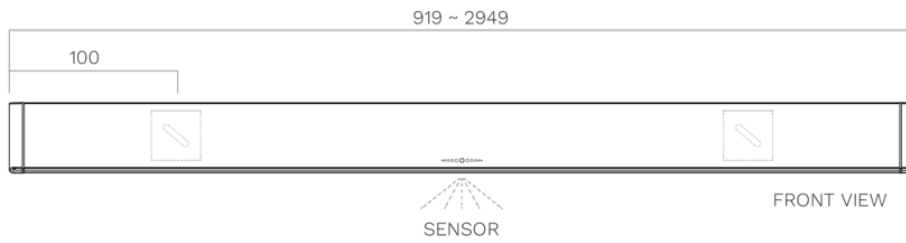

Lighting
Wall 90 cm
Black anodized

EAN 5414425235599

Functions & features

- Control method Gesture Control

Dimensions

- Product dimensions (WxDxH) (mm) 919 x 30 x 80

Lighting

- Functional lighting type LED
- Functional light dimmable ▪
- Gross luminous flux functional lighting (Lm/m) 1983
- Color functional light (K) 2700-4000
- Color Rendering Index (CRI) ≥90
- Ambient lighting type LED
- Ambient light dimmable ▪
- Gross luminous flux ambient lighting (Lm/m) 324
- Color ambient light RGBW

Lighting
Wall 120 cm
Black anodized

EAN 5414425235605

Functions & features

- Control method Gesture Control

Dimensions

- Product dimensions (WxDxH) (mm) 1209 x 30 x 80

Lighting

- Functional lighting type LED
- Functional light dimmable ▪
- Gross luminous flux functional lighting (Lm/m) 1983
- Color functional light (K) 2700-4000
- Color Rendering Index (CRI) ≥90
- Ambient lighting type LED
- Ambient light dimmable ▪
- Gross luminous flux ambient lighting (Lm/m) 324
- Color ambient light RGBW

Lighting
Wall 150 cm
Black anodized

EAN 5414425235612

Functions & features

- Control method Gesture Control

Dimensions

- Product dimensions (WxDxH) (mm) 1499 x 30 x 80

Lighting

- Functional lighting type LED
- Functional light dimmable ▪
- Gross luminous flux functional lighting (Lm/m) 1983
- Color functional light (K) 2700-4000
- Color Rendering Index (CRI) ≥90
- Ambient lighting type LED
- Ambient light dimmable ▪
- Gross luminous flux ambient lighting (Lm/m) 324
- Color ambient light RGBW