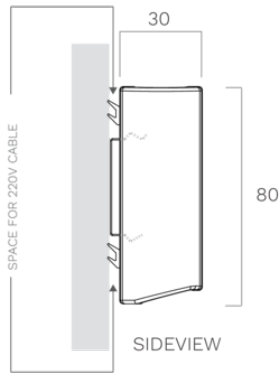

Lighting
Wall 120 cm
Black anodized

EAN 5414425235605

Functions & features

- Control method Gesture Control

Dimensions

- Product dimensions (WxDxH) (mm) 1209 x 30 x 80

Lighting

- Functional lighting type LED
- Functional light dimmable ▪
- Gross luminous flux functional lighting (Lm/m) 1983
- Color functional light (K) 2700-4000
- Color Rendering Index (CRI) ≥90
- Ambient lighting type LED
- Ambient light dimmable ▪
- Gross luminous flux ambient lighting (Lm/m) 324
- Color ambient light RGBW

Lighting
Wall 150 cm
Black anodized

EAN 5414425235612

Functions & features

- Control method Gesture Control

Dimensions

- Product dimensions (WxDxH) (mm) 1499 x 30 x 80

Lighting

- Functional lighting type LED
- Functional light dimmable ▪
- Gross luminous flux functional lighting (Lm/m) 1983
- Color functional light (K) 2700-4000
- Color Rendering Index (CRI) ≥90
- Ambient lighting type LED
- Ambient light dimmable ▪
- Gross luminous flux ambient lighting (Lm/m) 324
- Color ambient light RGBW

Lighting
Wall 180 cm
Black anodized

EAN 5414425235629

Functions & features

- Control method Gesture Control

Dimensions

- Product dimensions (WxDxH) (mm) 1789 x 30 x 80

Lighting

- Functional lighting type LED
- Functional light dimmable ▪
- Gross luminous flux functional lighting (Lm/m) 1983
- Color functional light (K) 2700-4000
- Color Rendering Index (CRI) ≥90
- Ambient lighting type LED
- Ambient light dimmable ▪
- Gross luminous flux ambient lighting (Lm/m) 324
- Color ambient light RGBW

Technical specifications

- Maximum power (W) 42
- Frequency (Hz) 50
- Power consumption in stand-by-mode (Ps) (W) 0
- Net weight (kg) 4,2
- Position electrical cable Left
- Length power supply cable (m) 3
- Safetyclass II
- Voltage lighting (V) 230