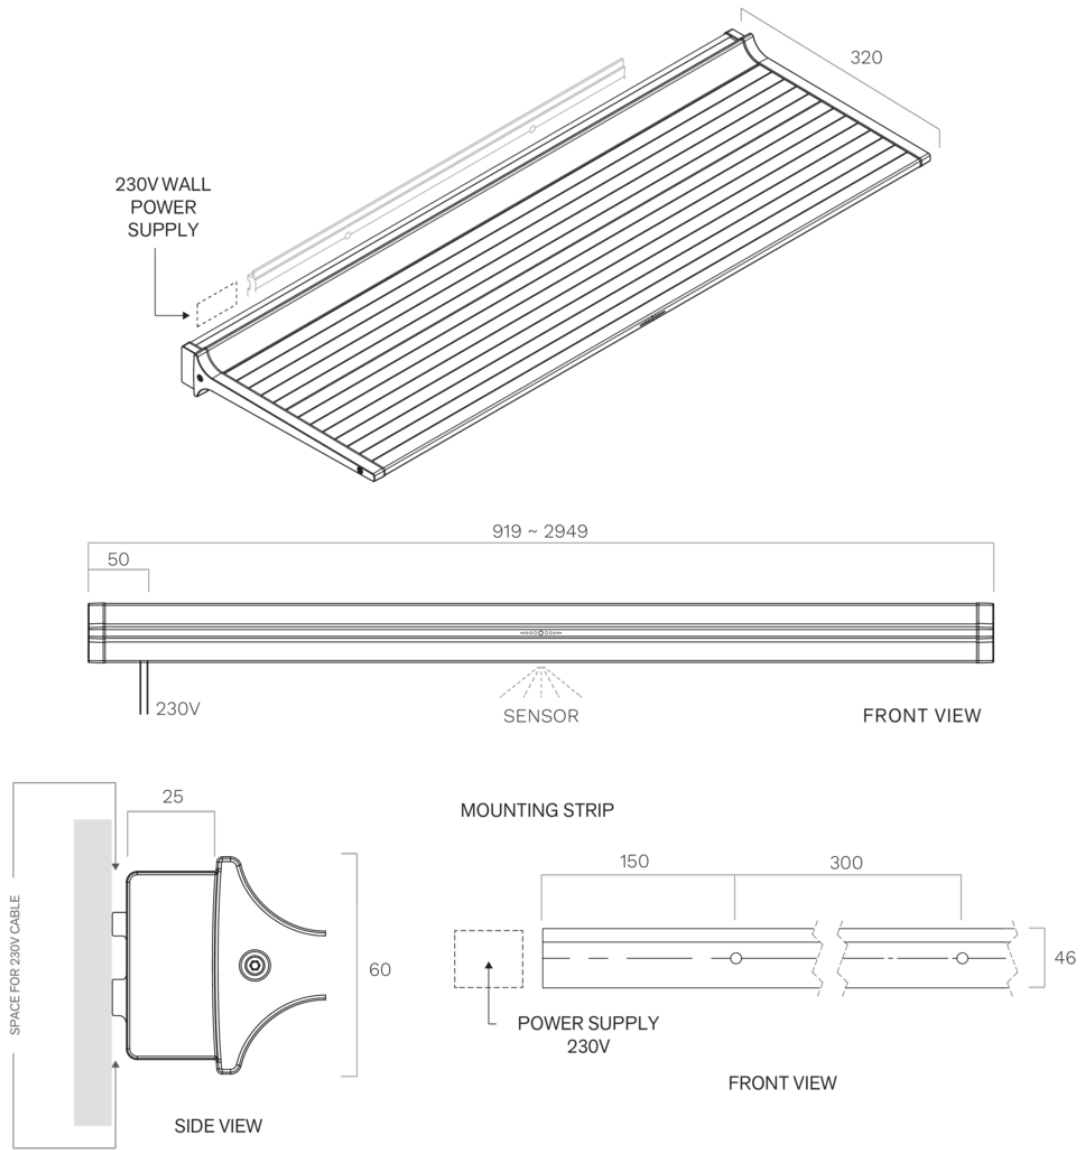

Lighting
Shelf 150 cm
Black anodized

EAN 5414425235476

Functions & features

- Control method Gesture Control

Dimensions

- Product dimensions (WxDxH) (mm) 1499 x 320 x 60

Lighting

- Functional lighting type LED
- Functional light dimmable ▪
- Gross luminous flux functional lighting (Lm/m) 1983
- Color functional light (K) 2700-4000
- Color Rendering Index (CRI) ≥90
- Ambient lighting type LED
- Ambient light dimmable ▪
- Gross luminous flux ambient lighting (Lm/m) 324
- Color ambient light RGBW

Lighting
Shelf 180 cm
Black anodized

EAN 5414425235483

Functions & features

- Control method Gesture Control

Dimensions

- Product dimensions (WxDxH) (mm) 1789 x 320 x 60

Lighting

- Functional lighting type LED
- Functional light dimmable ▪
- Gross luminous flux functional lighting (Lm/m) 1983
- Color functional light (K) 2700-4000
- Color Rendering Index (CRI) ≥90
- Ambient lighting type LED
- Ambient light dimmable ▪
- Gross luminous flux ambient lighting (Lm/m) 324
- Color ambient light RGBW

Lighting
Shelf 210 cm
Black anodized

EAN 5414425235490

Functions & features

- Control method Gesture Control

Dimensions

- Product dimensions (WxDxH) (mm) 2079 x 320 x 60

Lighting

- Functional lighting type LED
- Functional light dimmable ▪
- Gross luminous flux functional lighting (Lm/m) 1983
- Color functional light (K) 2700-4000
- Color Rendering Index (CRI) ≥90
- Ambient lighting type LED
- Ambient light dimmable ▪
- Gross luminous flux ambient lighting (Lm/m) 324
- Color ambient light RGBW