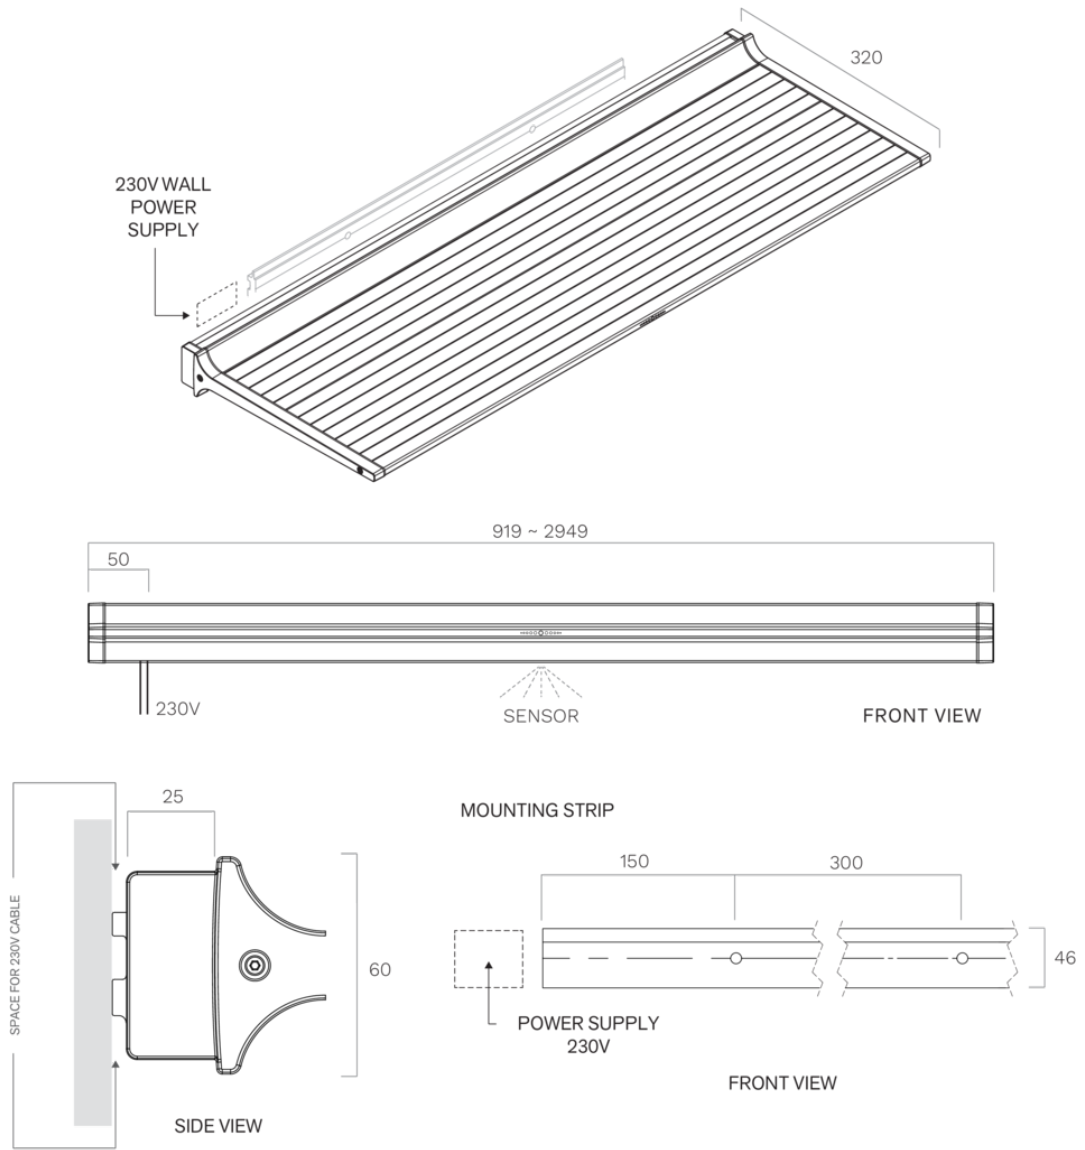

Lighting
Shelf 240 cm
Black anodized

EAN 5414425235506

Functions & features

- Control method Gesture Control

Dimensions

- Product dimensions (WxDxH) (mm) 2369 x 320 x 60

Lighting

- Functional lighting type LED
- Functional light dimmable ▪
- Gross luminous flux functional lighting (Lm/m) 1983
- Color functional light (K) 2700-4000
- Color Rendering Index (CRI) ≥90
- Ambient lighting type LED
- Ambient light dimmable ▪
- Gross luminous flux ambient lighting (Lm/m) 324
- Color ambient light RGBW

Lighting
Shelf 270 cm
Black anodized

EAN 5414425235513

Functions & features

- Control method Gesture Control

Dimensions

- Product dimensions (WxDxH) (mm) 2659 x 320 x 60

Lighting

- Functional lighting type LED
- Functional light dimmable ▪
- Gross luminous flux functional lighting (Lm/m) 1983
- Color functional light (K) 2700-4000
- Color Rendering Index (CRI) ≥90
- Ambient lighting type LED
- Ambient light dimmable ▪
- Gross luminous flux ambient lighting (Lm/m) 324
- Color ambient light RGBW

Lighting
Shelf 300 cm
Black anodized

EAN 5414425235520

Functions & features

▪ Control method	Gesture Control
------------------	-----------------

Dimensions

▪ Product dimensions (WxDxH) (mm)	2949 x 320 x 60
-----------------------------------	-----------------