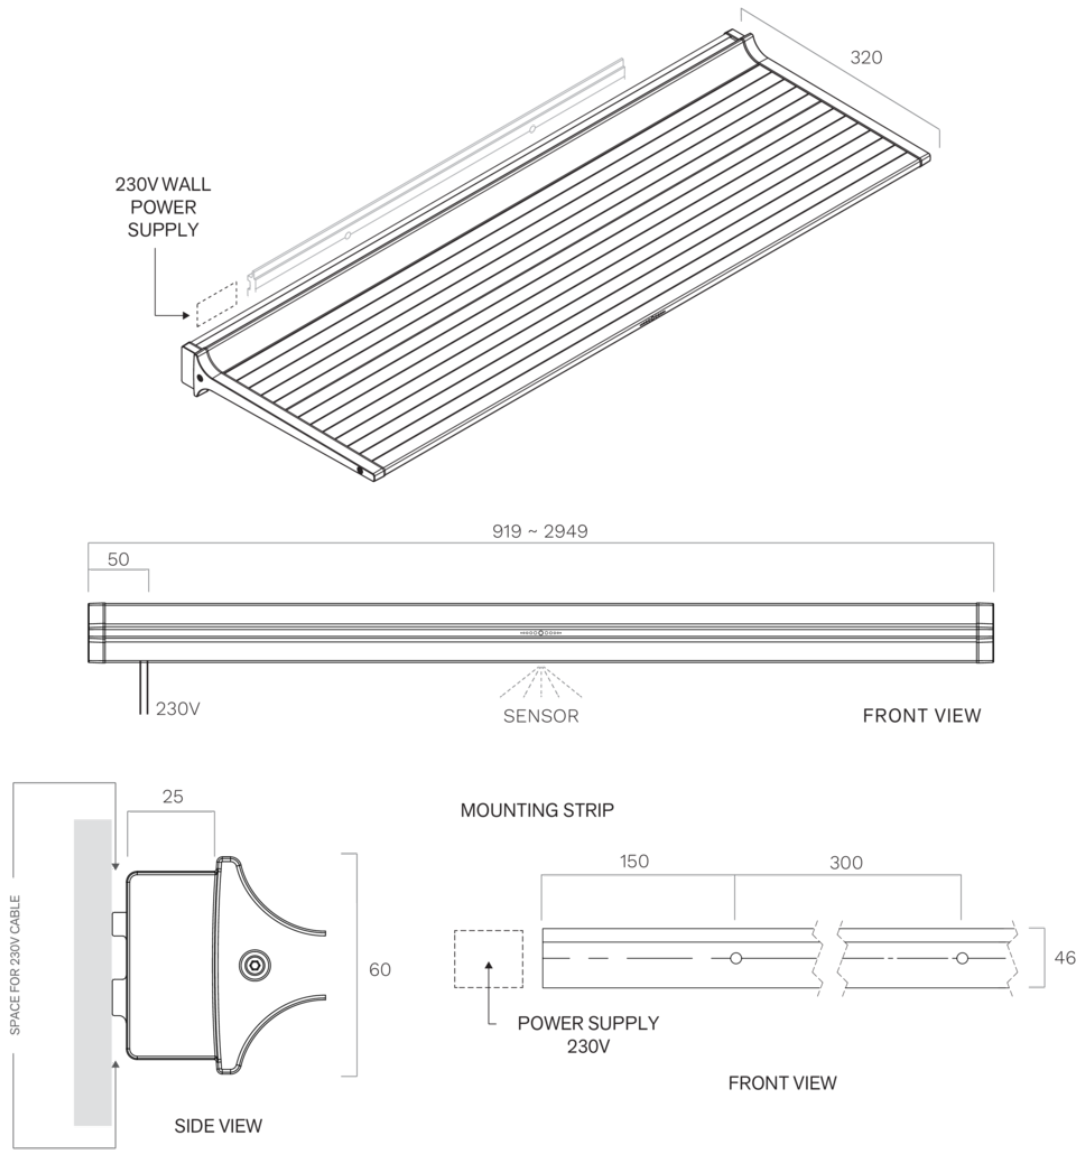

Lighting
Shelf 180 cm
Black anodized

EAN 5414425235483

Functions & features

- Control method Gesture Control

Dimensions

- Product dimensions (WxDxH) (mm) 1789 x 320 x 60

Lighting

- Functional lighting type LED
- Functional light dimmable ▪
- Gross luminous flux functional lighting (Lm/m) 1983
- Color functional light (K) 2700-4000
- Color Rendering Index (CRI) ≥90
- Ambient lighting type LED
- Ambient light dimmable ▪
- Gross luminous flux ambient lighting (Lm/m) 324
- Color ambient light RGBW

Lighting
Shelf 210 cm
Black anodized

EAN 5414425235490

Functions & features

- Control method Gesture Control

Dimensions

- Product dimensions (WxDxH) (mm) 2079 x 320 x 60

Lighting

- Functional lighting type LED
- Functional light dimmable ▪
- Gross luminous flux functional lighting (Lm/m) 1983
- Color functional light (K) 2700-4000
- Color Rendering Index (CRI) ≥90
- Ambient lighting type LED
- Ambient light dimmable ▪
- Gross luminous flux ambient lighting (Lm/m) 324
- Color ambient light RGBW

Lighting
Shelf 240 cm
Black anodized

EAN 5414425235506

Functions & features

- Control method Gesture Control

Dimensions

- Product dimensions (WxDxH) (mm) 2369 x 320 x 60

Lighting

- Functional lighting type LED
- Functional light dimmable ▪
- Gross luminous flux functional lighting (Lm/m) 1983
- Color functional light (K) 2700-4000
- Color Rendering Index (CRI) ≥90
- Ambient lighting type LED
- Ambient light dimmable ▪
- Gross luminous flux ambient lighting (Lm/m) 324
- Color ambient light RGBW