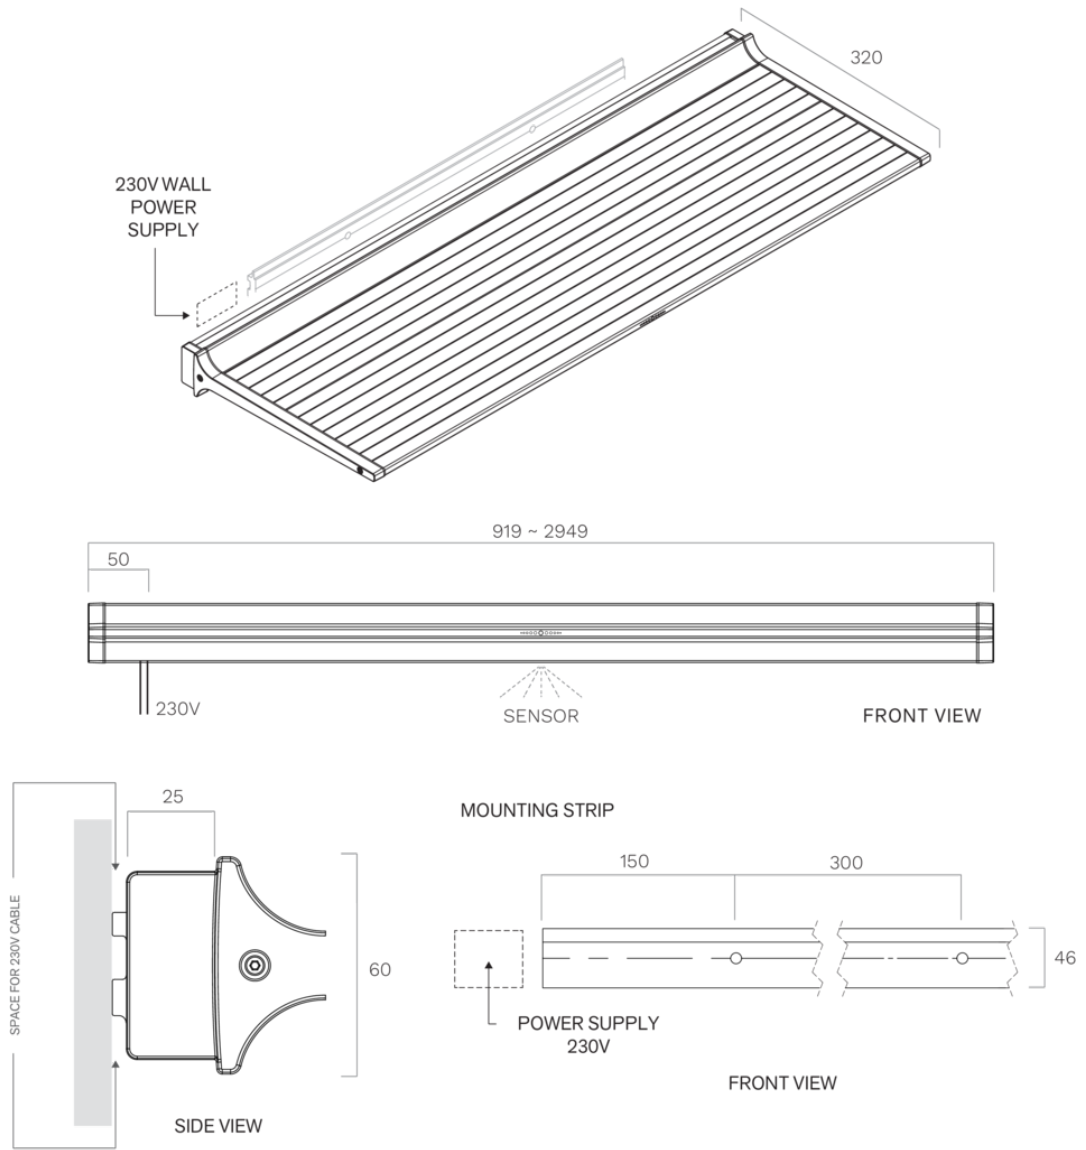

Lighting
Shelf 90 cm
Black anodized

EAN 5414425235452

Functions & features

- Control method Gesture Control

Dimensions

- Product dimensions (WxDxH) (mm) 919 x 320 x 60

Lighting

- Functional lighting type LED
- Functional light dimmable ▪
- Gross luminous flux functional lighting (Lm/m) 1983
- Color functional light (K) 2700-4000
- Color Rendering Index (CRI) ≥90
- Ambient lighting type LED
- Ambient light dimmable ▪
- Gross luminous flux ambient lighting (Lm/m) 324
- Color ambient light RGBW

Technical specifications

- Maximum power (W) 23
- Frequency (Hz) 50
- Power consumption in stand-by-mode (Ps) (W) 0
- Net weight (kg) 4,5
- Position electrical cable Left
- Length power supply cable (m) 3,1
- Safetyclass II
- Voltage lighting (V) 230

Lighting
Shelf 120 cm
Black anodized

EAN 5414425235469

Functions & features

- Control method Gesture Control

Dimensions

- Product dimensions (WxDxH) (mm) 1209 x 320 x 60

Lighting

- Functional lighting type LED
- Functional light dimmable ▪
- Gross luminous flux functional lighting (Lm/m) 1983
- Color functional light (K) 2700-4000
- Color Rendering Index (CRI) ≥90
- Ambient lighting type LED
- Ambient light dimmable ▪
- Gross luminous flux ambient lighting (Lm/m) 324
- Color ambient light RGBW

Lighting
Shelf 150 cm
Black anodized

EAN 5414425235476

Functions & features

- Control method Gesture Control

Dimensions

- Product dimensions (WxDxH) (mm) 1499 x 320 x 60

Lighting

- Functional lighting type LED
- Functional light dimmable ▪
- Gross luminous flux functional lighting (Lm/m) 1983
- Color functional light (K) 2700-4000
- Color Rendering Index (CRI) ≥90
- Ambient lighting type LED
- Ambient light dimmable ▪
- Gross luminous flux ambient lighting (Lm/m) 324
- Color ambient light RGBW