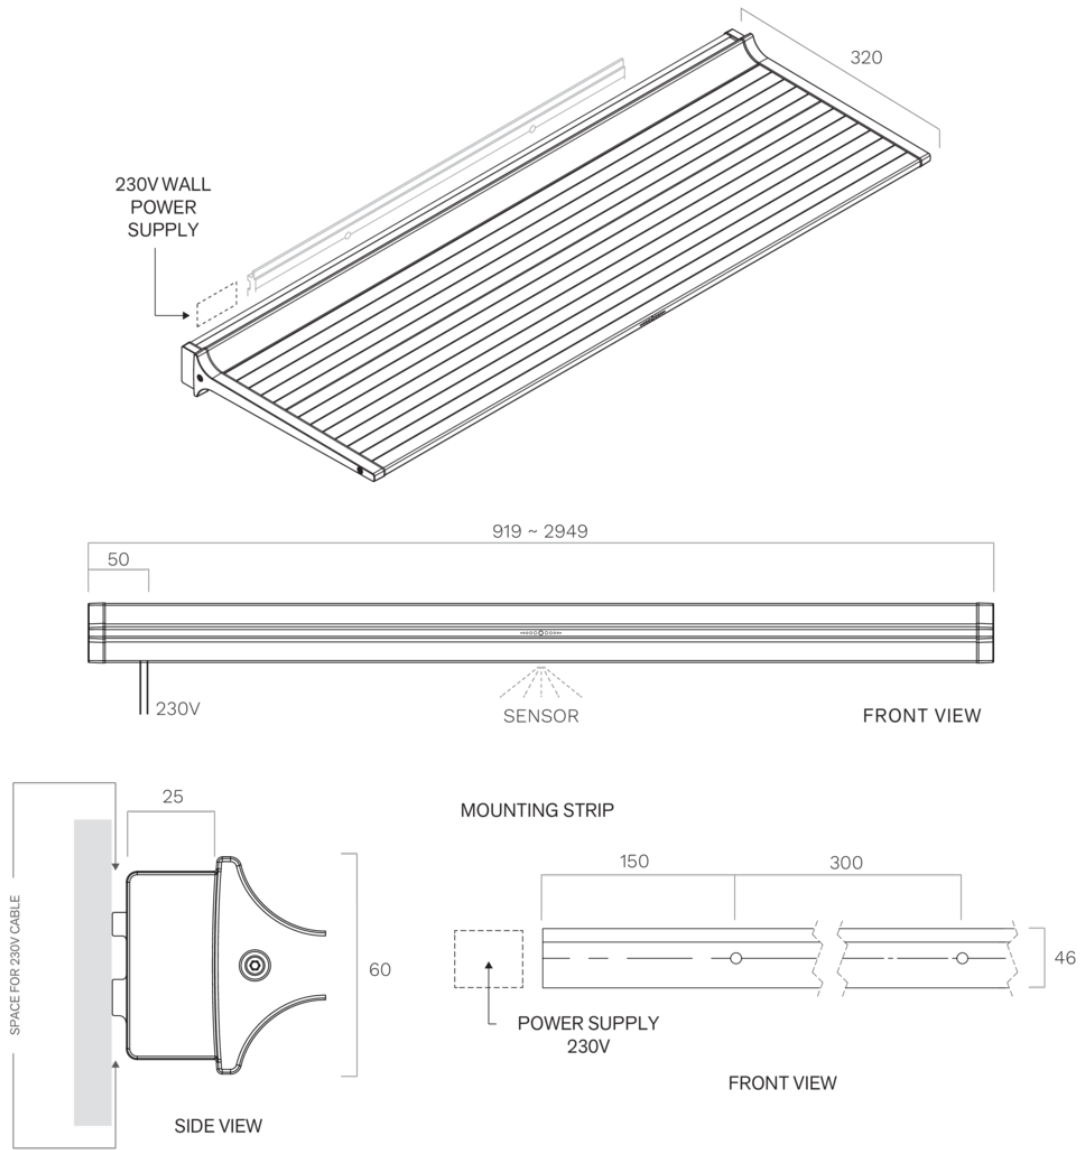

Lighting
Shelf 210 cm
Black anodized

EAN 5414425235490

Functions & features

- Control method Gesture Control

Dimensions

- Product dimensions (WxDxH) (mm) 2079 x 320 x 60

Lighting

- Functional lighting type LED
- Functional light dimmable ▪
- Gross luminous flux functional lighting (Lm/m) 1983
- Color functional light (K) 2700-4000
- Color Rendering Index (CRI) ≥90
- Ambient lighting type LED
- Ambient light dimmable ▪
- Gross luminous flux ambient lighting (Lm/m) 324
- Color ambient light RGBW

Lighting
Shelf 240 cm
Black anodized

EAN 5414425235506

Functions & features

- Control method Gesture Control

Dimensions

- Product dimensions (WxDxH) (mm) 2369 x 320 x 60

Lighting

- Functional lighting type LED
- Functional light dimmable ▪
- Gross luminous flux functional lighting (Lm/m) 1983
- Color functional light (K) 2700-4000
- Color Rendering Index (CRI) ≥90
- Ambient lighting type LED
- Ambient light dimmable ▪
- Gross luminous flux ambient lighting (Lm/m) 324
- Color ambient light RGBW

Lighting
Shelf 270 cm
Black anodized

EAN 5414425235513

Functions & features

- Control method Gesture Control

Dimensions

- Product dimensions (WxDxH) (mm) 2659 x 320 x 60

Lighting

- Functional lighting type LED
- Functional light dimmable ▪
- Gross luminous flux functional lighting (Lm/m) 1983
- Color functional light (K) 2700-4000
- Color Rendering Index (CRI) ≥90
- Ambient lighting type LED
- Ambient light dimmable ▪
- Gross luminous flux ambient lighting (Lm/m) 324
- Color ambient light RGBW