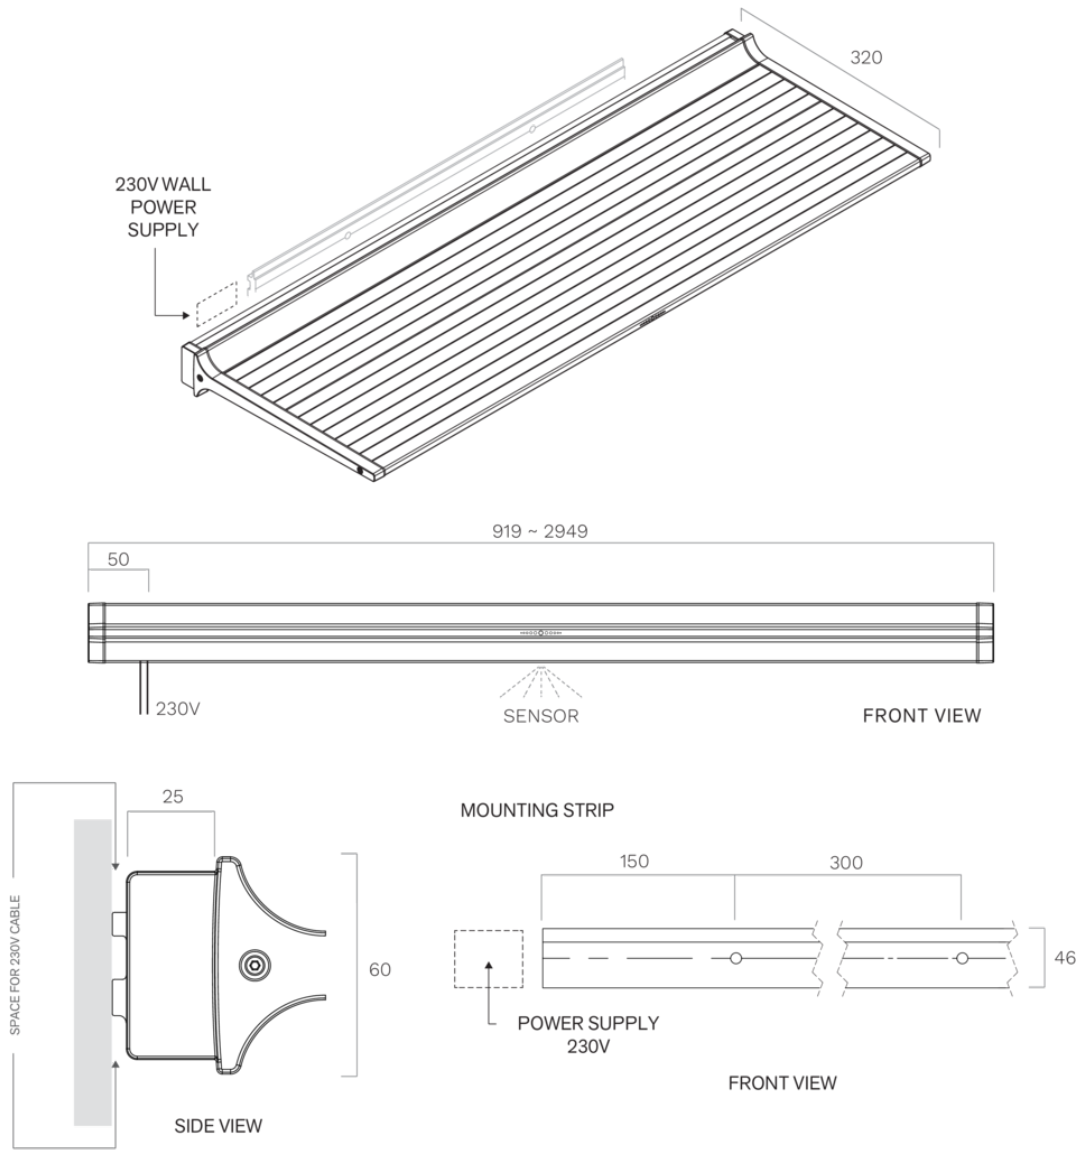

Lighting
Shelf 90 cm
Black anodized

EAN 5414425235452

Functions & features

- Control method Gesture Control

Dimensions

- Product dimensions (WxDxH) (mm) 919 x 320 x 60

Lighting

- Functional lighting type LED
- Functional light dimmable ▪
- Gross luminous flux functional lighting (Lm/m) 1983
- Color functional light (K) 2700-4000
- Color Rendering Index (CRI) ≥90
- Ambient lighting type LED
- Ambient light dimmable ▪
- Gross luminous flux ambient lighting (Lm/m) 324
- Color ambient light RGBW

Lighting
Shelf 120 cm
Black anodized

EAN 5414425235469

Functions & features

- Control method Gesture Control

Dimensions

- Product dimensions (WxDxH) (mm) 1209 x 320 x 60

Lighting

- Functional lighting type LED
- Functional light dimmable ▪
- Gross luminous flux functional lighting (Lm/m) 1983
- Color functional light (K) 2700-4000
- Color Rendering Index (CRI) ≥90
- Ambient lighting type LED
- Ambient light dimmable ▪
- Gross luminous flux ambient lighting (Lm/m) 324
- Color ambient light RGBW

Lighting
Shelf 150 cm
Black anodized

EAN 5414425235476

Functions & features

- Control method Gesture Control

Dimensions

- Product dimensions (WxDxH) (mm) 1499 x 320 x 60

Lighting

- Functional lighting type LED
- Functional light dimmable ▪
- Gross luminous flux functional lighting (Lm/m) 1983
- Color functional light (K) 2700-4000
- Color Rendering Index (CRI) ≥90
- Ambient lighting type LED
- Ambient light dimmable ▪
- Gross luminous flux ambient lighting (Lm/m) 324
- Color ambient light RGBW