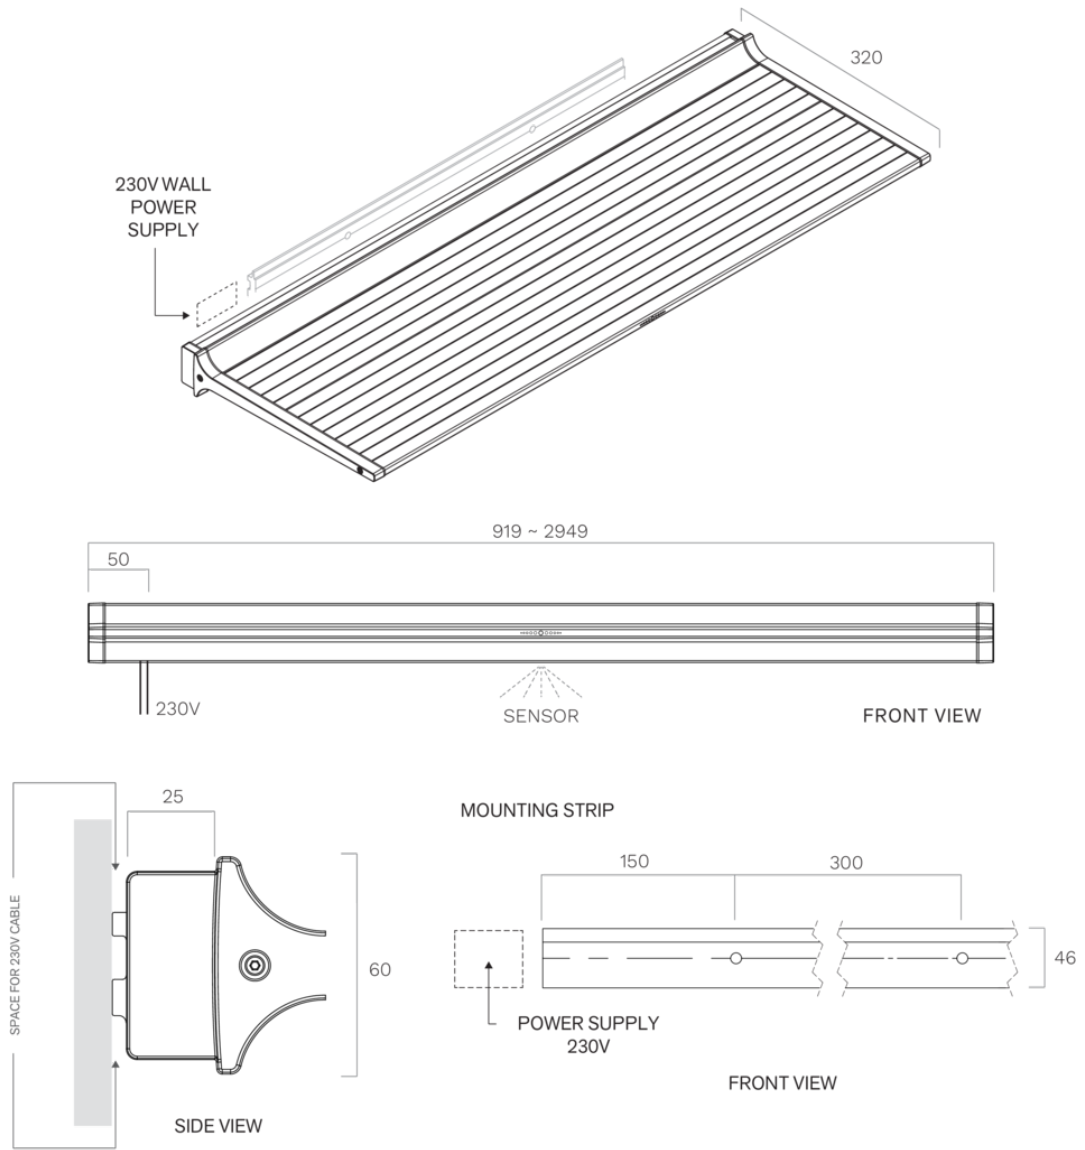

Lighting
Shelf 120 cm
Black anodized

EAN 5414425235469

Functions & features

- Control method Gesture Control

Dimensions

- Product dimensions (WxDxH) (mm) 1209 x 320 x 60

Lighting

- Functional lighting type LED
- Functional light dimmable ▪
- Gross luminous flux functional lighting (Lm/m) 1983
- Color functional light (K) 2700-4000
- Color Rendering Index (CRI) ≥90
- Ambient lighting type LED
- Ambient light dimmable ▪
- Gross luminous flux ambient lighting (Lm/m) 324
- Color ambient light RGBW

Lighting
Shelf 150 cm
Black anodized

EAN 5414425235476

Functions & features

- Control method Gesture Control

Dimensions

- Product dimensions (WxDxH) (mm) 1499 x 320 x 60

Lighting

- Functional lighting type LED
- Functional light dimmable ▪
- Gross luminous flux functional lighting (Lm/m) 1983
- Color functional light (K) 2700-4000
- Color Rendering Index (CRI) ≥90
- Ambient lighting type LED
- Ambient light dimmable ▪
- Gross luminous flux ambient lighting (Lm/m) 324
- Color ambient light RGBW

Lighting
Shelf 180 cm
Black anodized

EAN 5414425235483

Functions & features

- Control method Gesture Control

Dimensions

- Product dimensions (WxDxH) (mm) 1789 x 320 x 60

Lighting

- Functional lighting type LED
- Functional light dimmable ▪
- Gross luminous flux functional lighting (Lm/m) 1983
- Color functional light (K) 2700-4000
- Color Rendering Index (CRI) ≥90
- Ambient lighting type LED
- Ambient light dimmable ▪
- Gross luminous flux ambient lighting (Lm/m) 324
- Color ambient light RGBW