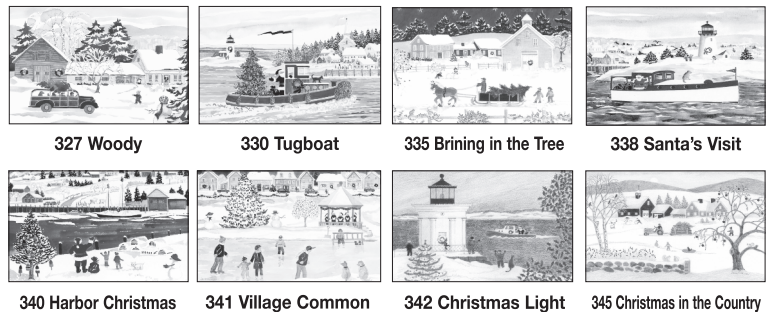

Anne Kilham Designs
2023
CALENDAR

Art Calendar

11" x 14"

There are 12 individual
calendar prints which fit in
a standard 11" x 14" frame

Art Calendar \$32.00
Box Frame 11x14 \$14.00

Anne Kilham Designs
Birthday Calendar

BIRTHDAYS,
ANNIVERSARIES,
REMEMBRANCES

BIRTHDAY CALENDARS

4 1/2" x 11 3/4"

SPIRAL BOUND
\$14.00

LIGHT SWITCH PLATES

Single 12.00 • Double 13.00 • Triple 14.00 • Outlet 12.00

No.	Description	Single	Double	Triple	Outlet
328	Molly's Boat				
338	Geraniums				
345	Bluebirds				
348	Lupine and Daisies				
349	Three Chairs				
367	Beach, Roses & Fence				
378	Downeast Village				
461	Starfish				
601	Clam Cove				
617	Egrets				
644	Bay Sailing				
650	Rosa Rugosa				
TOTAL					

ADVENT CALENDARS

Twenty-five little windows to Christmas.

All of the Advent Calendars are folded to fit in a 9 1/2" x 12 1/2" mailing envelope which is included • \$18.00 per Calendar

327 Woody

330 Tugboat