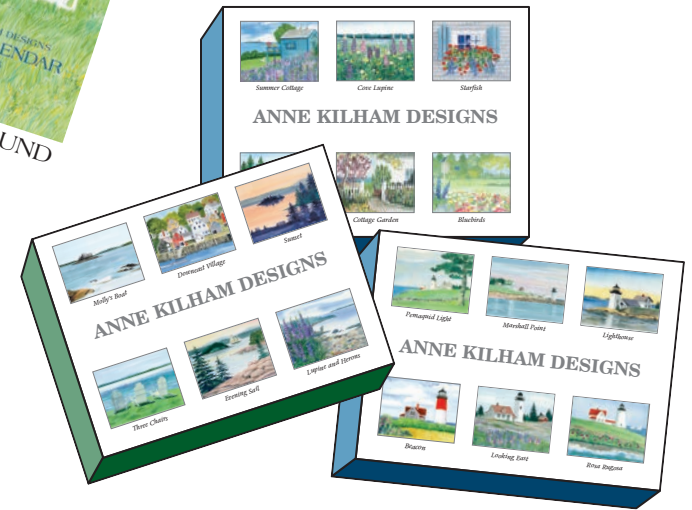

Anne's designs evoke fond memories for us. We have received many notes from customers which we passed on to her family. We do hope you enjoy the 2025 calendar.

Text and photo by Kerry Leichtman.

A. DESK CALENDARS

Desk Calendars are available in two formats: 12 individual fronts or wire-o bound. This attractive 5" x 7" vertical calendar includes a mat board easel; optional acrylic stands are available.

Two Versions: Loose pages to go in acrylic stands and wire-o bound.

B. PORTFOLIOS

Each portfolio contains 12 notes (2 each of the 6 designs shown). Marge's selection is in blue, Anne's is in green and the Lighthouses is in blue.

C. ART CALENDARS

TWELVE INDIVIDUAL CALENDAR PRINTS WHICH FIT IN A STANDARD 11" X 14" WALL FRAME.