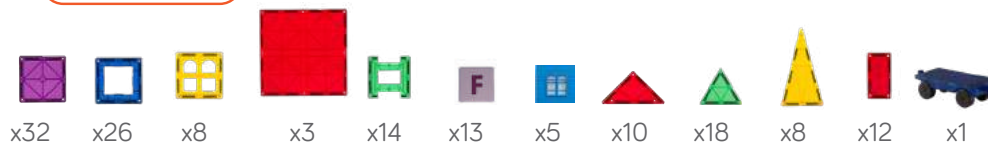

ITEM #151
100 PIECE
VALUE SET

Includes:

Bonus

ITEM #156
150 PIECE
SET

Includes:

Bonus