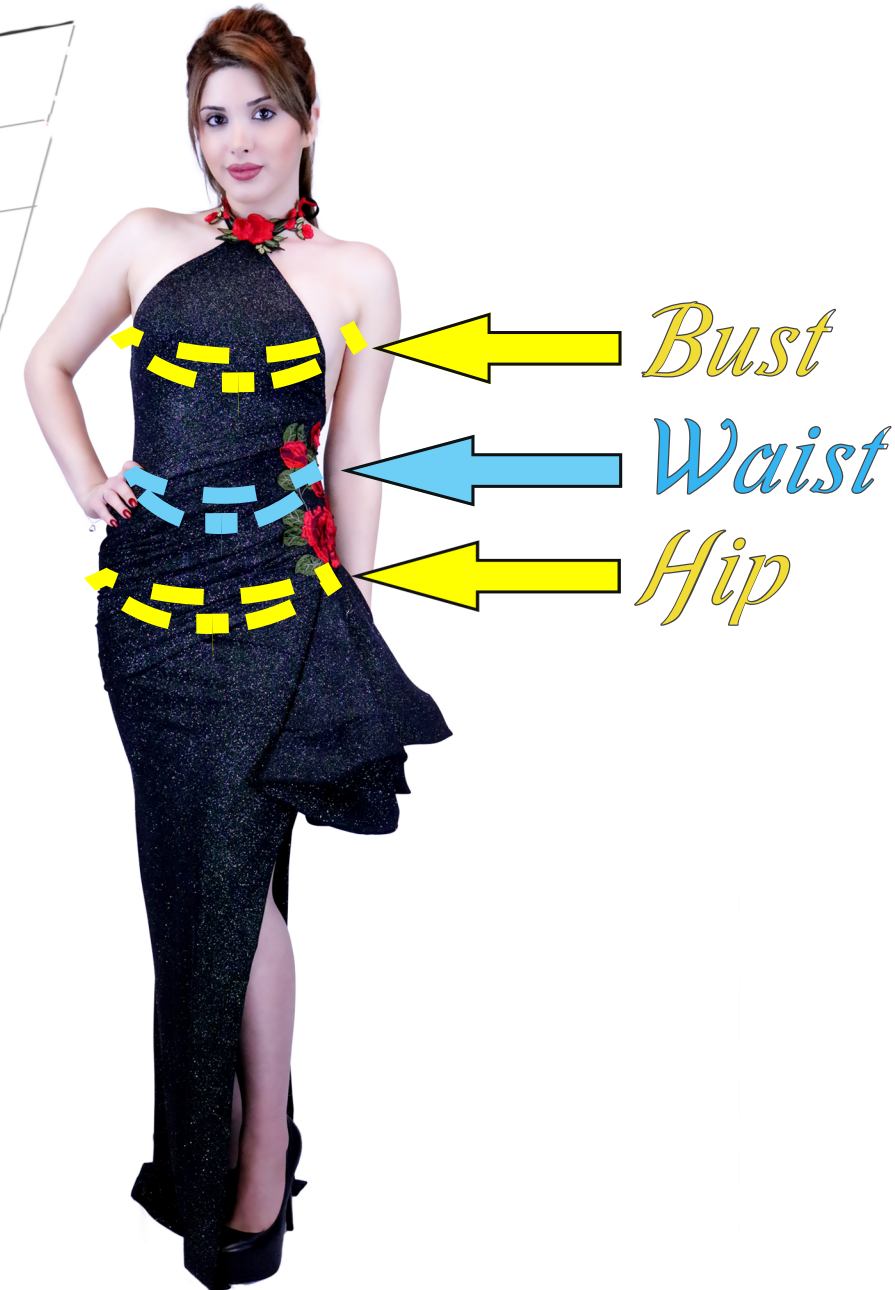

## Size Chart

Size	Bust		Waist		Hip	
	Inch	Cm	Inch	CM	Inch	Cm
0	32	81	23	58	34.5	88
2	33	84	24	61	35.5	90
4	34	86	25	64	36.5	93
6	35	89	26	66	37.5	95
8	36	91	27	69	38.5	98
10	37	94	28	71	39.5	100
12	38.5	98	29.5	75	41	104
14	40	102	31	79	42.5	108
16	41.5	105	32.5	83	44	112
18	43.5	110	34.5	88	46	117
20	45.5	116	36.5	93	48	122
22	48	122	39	99	50	127

**Bust:** For bust size measure around your chest at the fullest point of your bra cup. Make sure to go under your arms, not around them!

**Waist:** Measure around the smallest part of your waistline with one finger between your body and the measuring tape.

**Hip:** Stand with your heels together, keeping tape straight and parallel to the floor. Measure around the fullest part of your hips.