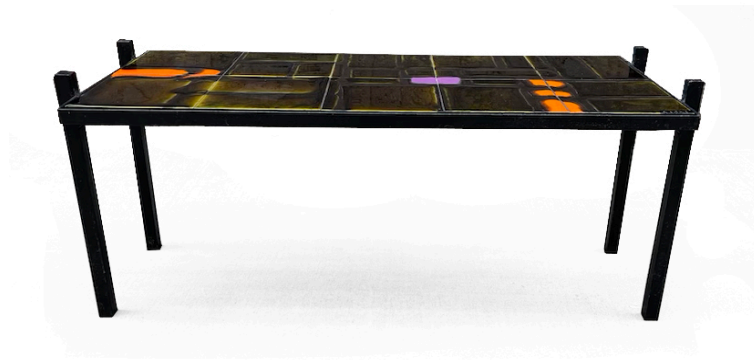

PHILIP STITES

Condition Report Available

CO495-469/5200

FRENCH GLAZED TILE AND STEEL TABLE

the rectangular inset green, purple and orange abstract tile top within conforming steel frame with flat apron; the whole raised on square section straight legs extending above the tile surface

CA 1965 - Indistinguishable signature on bottom

right tile - possibly CIRCA Overall dimensions: 12

1/2" deep x 32" wide x 14 3/4" high