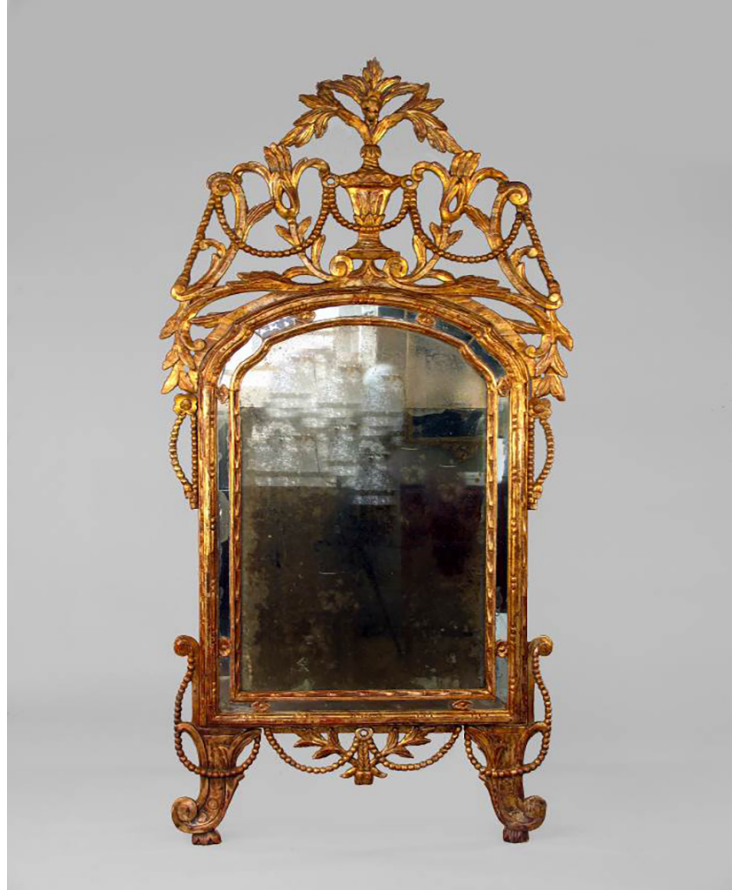

PHILIP STITES

Condition Report Available

CO402-766/40600

NORTH ITALIAN ROCOCO SILVER GILT MIRROR

the rectangular two section mercury plate within mirrored surround with moulded frame secured by floral enrichments surmounted by pierced cresting of interlocking foliate strapwork centering classic urn and suspending bead carved festoon; the whole raised on scrolling legs with similarly carved festoon and retaining traces of original silver gilt and mica finish

Late 18th Century

Overall Dimensions: 83" high x 41" wide