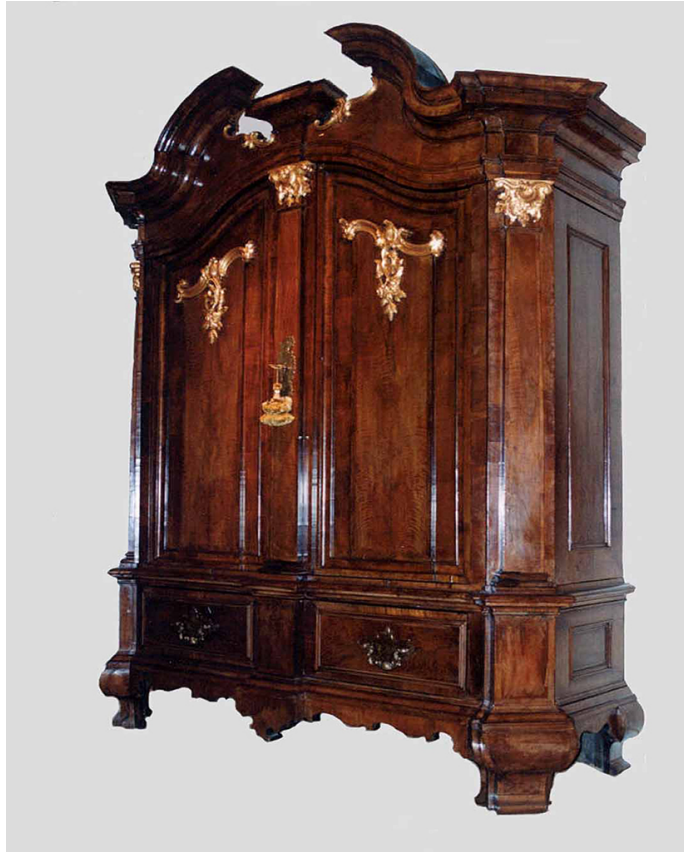

PHILIP STITES

Condition Report Available

CO400-165/58000

NORTH GERMAN ROCOCO WALNUT AND PARCEL GILT CUPBOARD

the compound moulded swan's neck broken cornice centering central platform over two conforming hinged fielded panel doors with carved flowers and foliage and centering pilaster astrigal headed by shell and foliate carving, flanked by chamfered corners with similar pilasters; the whole raised on break-fronted long drawer with shaped and moulded "wave" apron and bulbous scrolling feet; the whole retaining original foliate engraved brass mounts, lock and key

Circa 1760 - Schelswig - Holstein

Overall Dimensions: 89" wide x 31" deep x 108" high