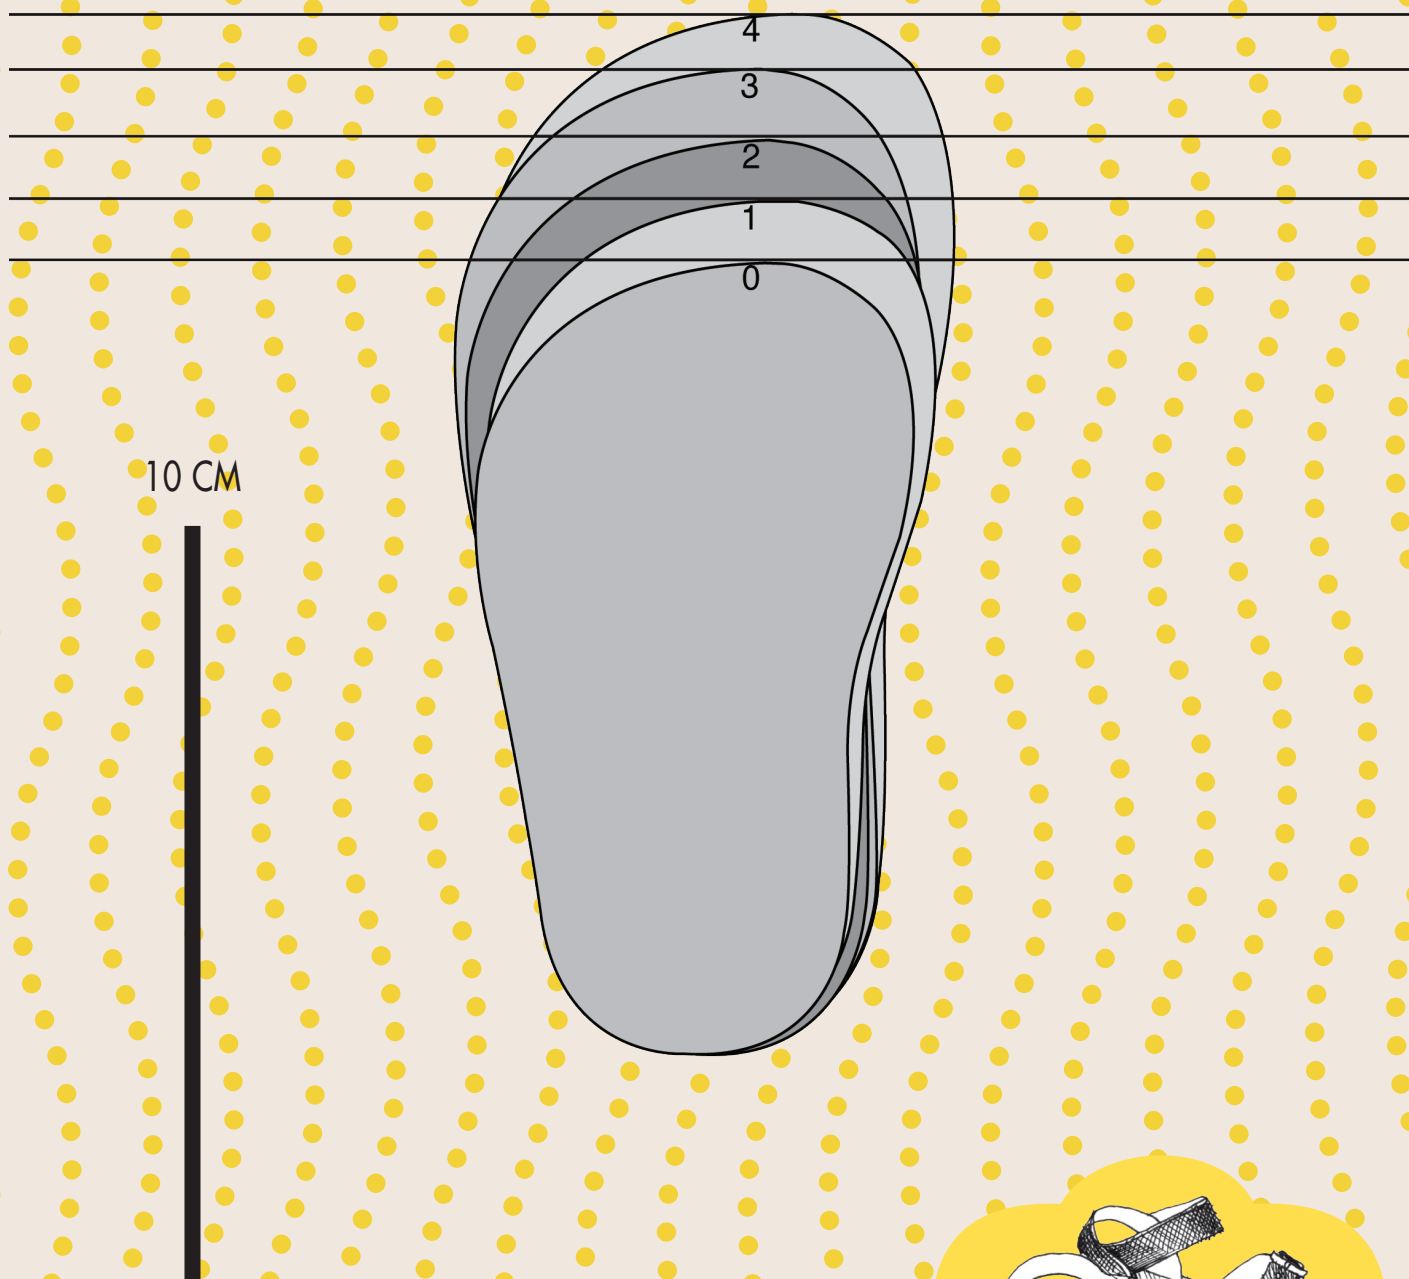

Baby/Toddler size chart

Please choose the size where your toes fit comfortably behind the line – allow 1 cm

Match your ruler here
to ensure accuracy.
Line is 10 CM.

PLEASE PRINT TO
SCALE 100%

Salt Water[®]

Infant child – Youth chart

Please choose the size where your toes fit comfortably behind the line – allow 1 cm

10 CM

Match your ruler here
to ensure accuracy.
Line is 10 CM.

PLEASE PRINT TO
SCALE 100%

Salt Water[®]

Adult size chart

Please choose the size where
your toes fit comfortably
behind the line - allow 1 cm

Salt Water[®]

Baby/Toddler size chart

Please choose the size where your toes fit comfortably behind the line – allow 1 cm

Match your ruler here
to ensure accuracy.
Line is 10 CM.

PLEASE PRINT TO
SCALE 100%

Infant child – Youth chart

Please choose the size where your toes fit comfortably behind the line – allow 1 cm

10 CM

Match your ruler here
to ensure accuracy.
Line is 10 CM.