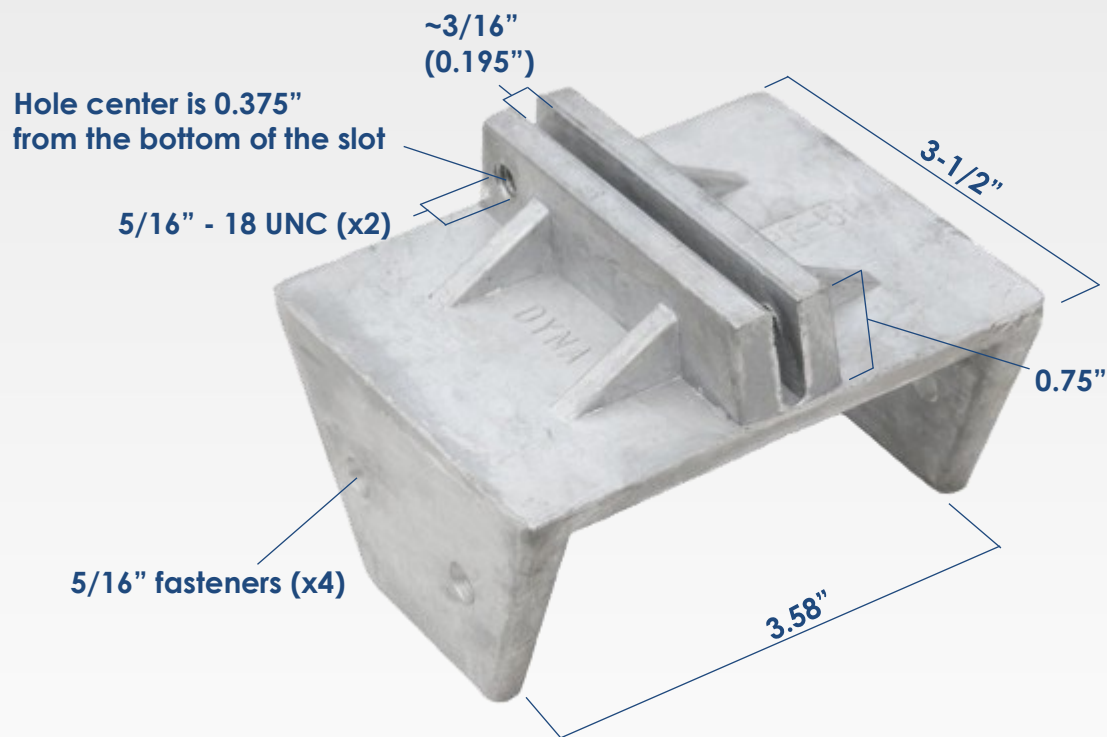

# 6-WPF4

3.5" TOP/END MNT, 4" WOOD POST, FLT SIGNS  
Mounts to 4" wood posts

Commonly used throughout North America · Backed by a one-year manufacturer warranty

## Product Specifications:

- Die cast aluminum, will not rust, 100% recyclable
- Vibratory polished to a low sheen
- Set screw sign mounting

## Testing Specifications:

- Sign mounting fasteners tested at 50 in-lbs torque
- Tested with grade 2 fasteners

### 6-WPF4-ZP / 6-WPF4-SS

- SCKT SET SCREW, 5/16"-18UNC X 0.375", KNRLD, 5/32 HEX (x2)