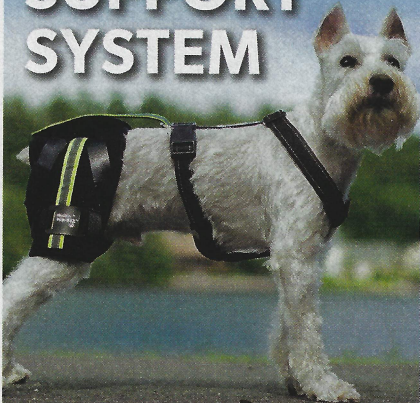

## WALKIN' Hip-EEZ

### The First 5-IN-1 SUPPORT SYSTEM

Combines Compression & Support to Relieve Hip Pain

Scan & Shop!

Customize your pet's treatment plan with optional attachments:

- 1 Hip-EEZ™ **BRIDGE**  
A non-surgical solution for hip subluxation
- 2 Hip-EEZ™ **DONUT**  
Decubital Ulcer prevention and treatment
- 3 Hip-EEZ™ **CROSS-ASSIST**  
Corrective training tool to prevent hind leg crossing
- 4 Hip-EEZ™ **AMPUTEES SLEEVE**  
The first hip support system designed to accommodate rear leg amputees