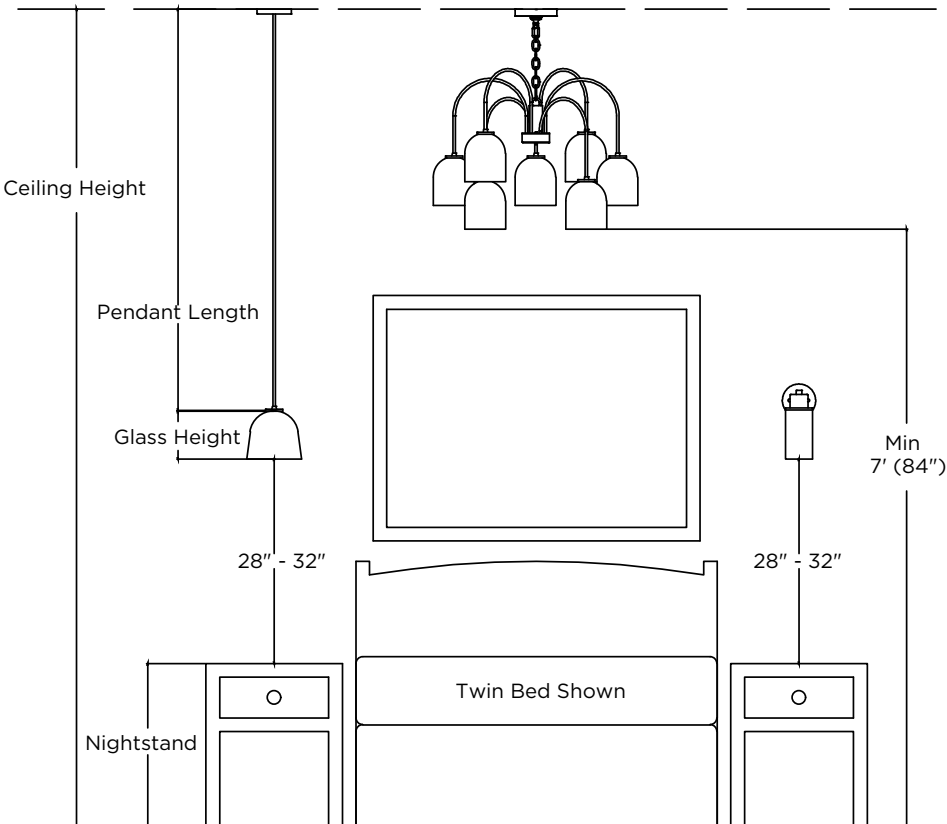

$$\text{Ceiling Height} - \text{Counter Height} - 28" - 36" - \text{Glass Height} = \text{Pendant Length}$$

DINING GUIDE

- **Measure your table height, width, and length.** Standard tables are around 30" high
- Chandeliers (or pendant configurations) should be **between 1/2 to 2/3 of the total table length**. When in doubt, go larger!
- The edge of the chandelier should be at least 6" from the edge of the table in any direction; you don't want to hit your head!
- Make sure you have enough chain. You may need to reach from where your electrical box is to your table. You can order additional chain for any fixture

$$\text{Ceiling Height} - \text{Table Height} - 28" - 36" = \text{Bottom of Chandelier} - \text{Chandelier Height} = \text{Chain Length}$$

LIGHTING GUIDE

BATHROOM + BEDROOM

BATHROOM GUIDE

- The bottom of the pendants or sconces should be between 56" - 60" above the floor to frame the face.
- The center line of the mirror should fall level with the bottom of the pendants or sconces
- Pendants or sconces should be 36"-40" apart
- If using a sconce over the mirror, it should be no smaller than 24", and the bottom of it should be between 75"- 80" off the floor

BEDROOM GUIDE

- **Measure your nightstands and bed height.** Both can vary greatly. Standard beds and nightstands are usually around 25", but can vary between 24"-28"
- The bottom of the pendants or sconces should be between 28" - 32" above the bed or nightstand. Something around 30" usually looks best
- Chandeliers over the bed should be no lower than 7' off the floor, and should be centered on the bed if possible

Ceiling Height	-	Nightstand Height	-	28" - 36"	-	Glass Height	=	Pendant Length
----------------	---	-------------------	---	-----------	---	--------------	---	----------------

LIGHTING GUIDE

ENTRY + HALLWAY