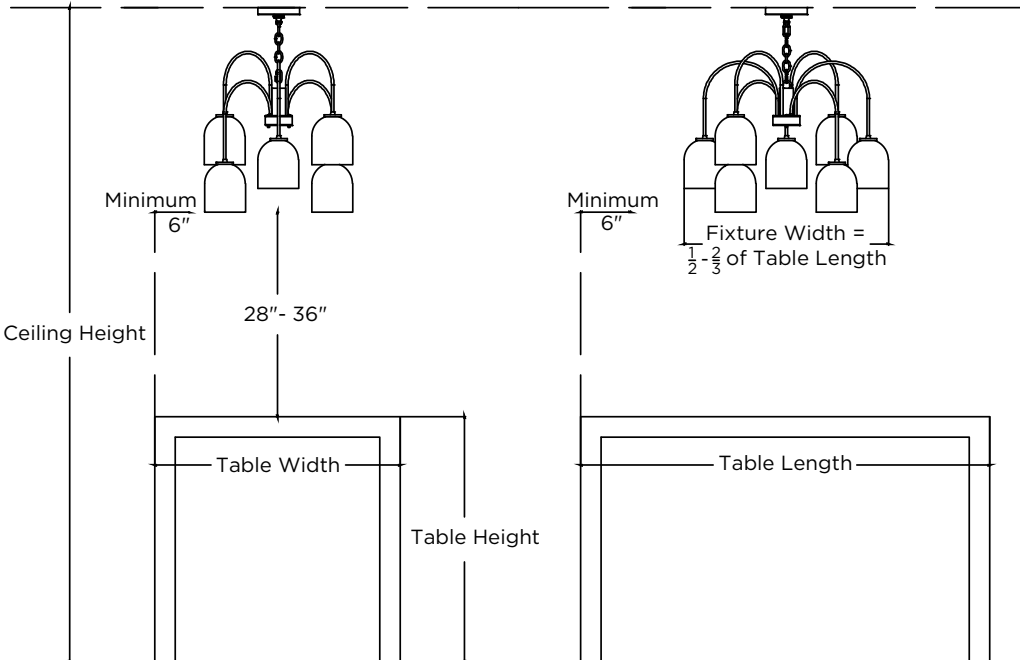

LIGHTING GUIDE

KITCHEN + DINING

KITCHEN GUIDE

- **Measure your counter height**
Counters will vary. Table height counters are usually 30", kitchen height are 36", and bar height are 42"
- The bottom of the pendants should be **between 28" - 36" above the countertop**. Something around 30" usually looks best, but adjust if you have very low or high ceilings, or if you are very tall
- The space between pendants should be greater than the total width of the pendant (ie. if pendant is 8", spacing should be at least 8"; 10" is also fine)
- Note any additional or missing light sources, such as recessed lights, windows, or additional fixtures

$$\text{Ceiling Height} - \text{Counter Height} - 28" - 36" - \text{Glass Height} = \text{Pendant Length}$$

DINING GUIDE

- **Measure your table height, width, and length.** Standard tables are around 30" high
- Chandeliers (or pendant configurations) should be **between 1/2 to 2/3 of the total table length**. When in doubt, go larger!
- The edge of the chandelier should be at least 6" from the edge of the table in any direction; you don't want to hit your head!
- Make sure you have enough chain. You may need to reach from where your electrical box is to your table. You can order additional chain for any fixture