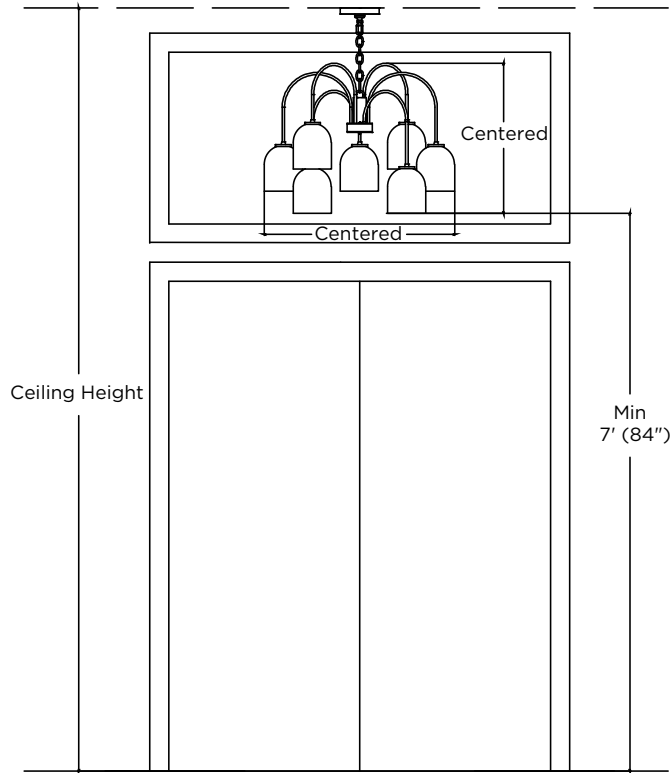

LIGHTING GUIDE

ENTRY + HALLWAY

ENTRY GUIDE

- The lowest point of the chandeliers or pendants should be approximately 7' or 80"- 84" off the floor
- The fixture should generally be centered on windows or architectural features

$$\text{Ceiling Height} - \text{84" (approximately)} = \text{Bottom of Chandelier from ceiling} - \text{Chandelier Height} = \text{Chain Length}$$