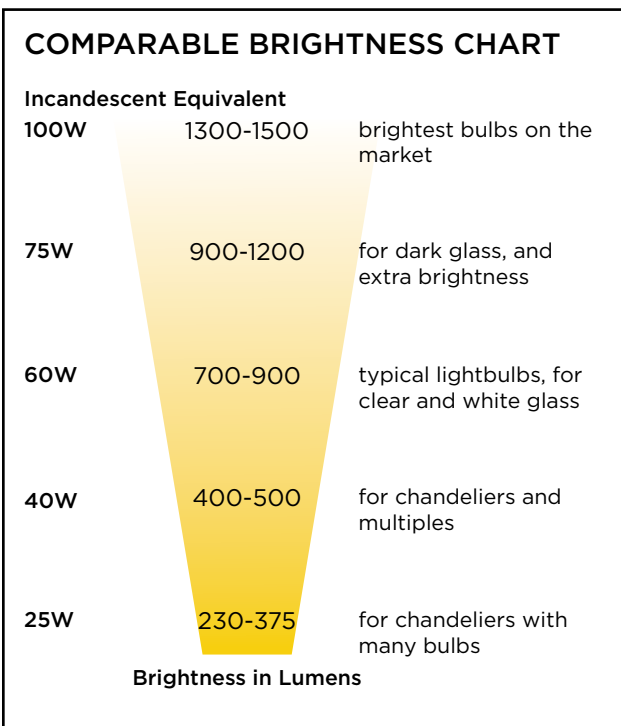

Color temperature (CCT) is

In layman's terms, a metric of how warm or cool a light source appears. It is shown on the box as "Light Color". Often listed as "warm white", "cool white" or "daylight white"- see the chart to the left.

This chart should be found on the box of most reputable light bulbs.

We have recommended lightbulb color temperatures listed with each color pattern. If it is not listed, we recommend you use the same color temperature as is used throughout your home.