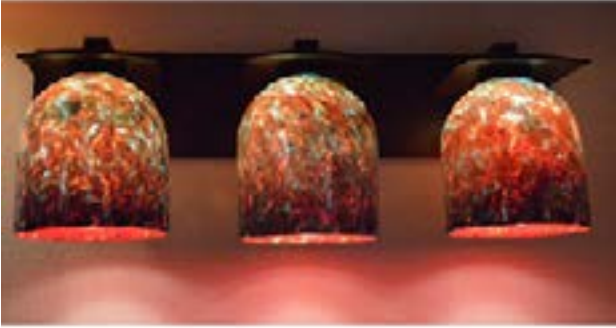

Location Rating
UL Indoor Damp

Country of Manufacture
USA

Voltage
120V, hardwired

Weight
Fixture only: 16.4 lbs

Dimming
No

Lamping
(3) G9 Halogen, 60W max
(LED recommended)

Notes
Height assumes small glass and is approximate. Authorized Hubbardton Forge Dealer

© Hubbardton Forge

Fixture

206603	— SKT	—	— XX	— NOGLASS
Style 206603	Overall Dimentions Height: 6.8" Width: 24" Depth: 5.3" Backplate: 24" x 5" Mounting Heightvertical: 4.2"	Finish 02 White 05 Bronze 07 Dark Smoke 10 Black 14 Oil Rubbed Bronze 20 Natural Iron 20 82 Vintage Platinum 84 Soft Gold 85 Sterling 86 Modern Brass 89 Ink	HF Glass NOGLASS GG0242 Opal ZU0284 Clear (both 5"d x 4.42"h clear bell with diffuser)	

Glass

XX	— XX	— XXX	— XX
Glass Shape ST Straight Dome IT Inward Taper CY Cylinder	Glass Size SM Small 36 3.5" x 6"	Glass Pattern PDS Purple Dragonscale EMO Emerald Ocean DRS Dragonscale MWW Monet White WOW White on White Trails FEA Feather FIR Fire Red MGA Monet Green on Aqua MGS Monet Green on Sapphire MAW Monet Aqua on White MAR Monet Aqua on Roma RAT Random Trail CHR China Red OCS Oceanstone SUS Sunset CHB China Blue CHW Clear Hotwrap SHW Smoky Topaz Hotwrap	Glass Hole Size SM Small

WGW.COM
6469 Ranch Road 12
San Marcos, TX 78666
512-393-3316
lighting@wgw.com