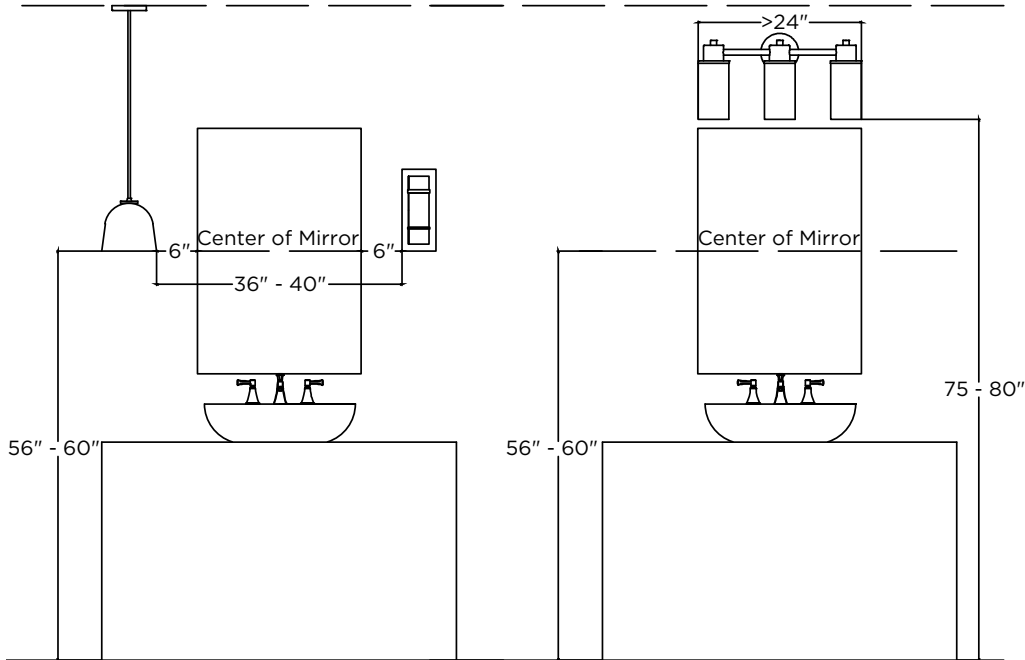

LIGHTING GUIDE

KITCHEN + DINING

KITCHEN GUIDE

- **Measure your counter height**
Counters will vary. Table height counters are usually 30", kitchen height are 36", and bar height are 42"
- The bottom of the pendants should be **between 28" - 36" above the countertop**. Something around 30" usually looks best, but adjust if you have very low or high ceilings, or if you are very tall
- The space between pendants should be greater than the total width of the pendant (ie. if pendant is 8", spacing should be at least 8"; 10" is also fine)
- Note any additional or missing light sources, such as recessed lights, windows, or additional fixtures

$$\text{Ceiling Height} - \text{Counter Height} - 28" - 36" - \text{Glass Height} = \text{Pendant Length}$$

DINING GUIDE

- **Measure your table height, width, and length.** Standard tables are around 30" high
- Chandeliers (or pendant configurations) should be **between 1/2 to 2/3 of the total table length**. When in doubt, go larger!
- The edge of the chandelier should be at least 6" from the edge of the table in any direction; you don't want to hit your head!
- Make sure you have enough chain. You may need to reach from where your electrical box is to your table. You can order additional chain for any fixture

$$\text{Ceiling Height} - \text{Table Height} - 28" - 36" = \text{Bottom of Chandelier} - \text{Chandelier Height} = \text{Chain Length}$$

LIGHTING GUIDE

BATHROOM + BEDROOM

BATHROOM GUIDE

- The bottom of the pendants or sconces should be between 56" - 60" above the floor to frame the face.
- The center line of the mirror should fall level with the bottom of the pendants or sconces
- Pendants or sconces should be 36"-40" apart
- If using a sconce over the mirror, it should be no smaller than 24", and the bottom of it should be between 75"- 80" off the floor