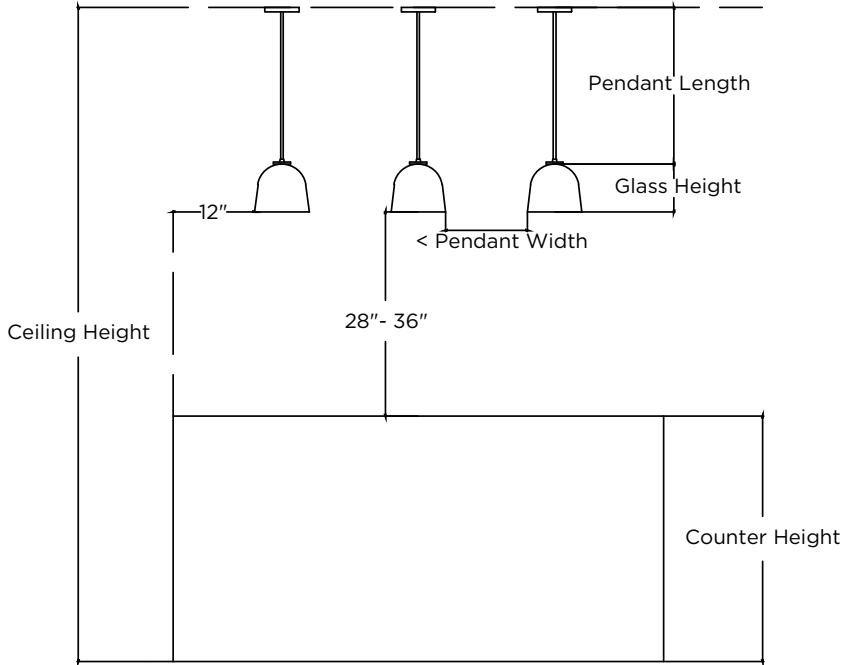

LIGHTING GUIDE

KITCHEN + DINING

KITCHEN GUIDE

- **Measure your counter height**
Counters will vary. Table height counters are usually 30", kitchen height are 36", and bar height are 42"
- The bottom of the pendants should be **between 28" - 36" above the countertop**. Something around 30" usually looks best, but adjust if you have very low or high ceilings, or if you are very tall
- The space between pendants should be greater than the total width of the pendant (ie. if pendant is 8", spacing should be at least 8"; 10" is also fine)
- Note any additional or missing light sources, such as recessed lights, windows, or additional fixtures

$$\text{Ceiling Height} - \text{Counter Height} - 28" - 36" - \text{Glass Height} = \text{Pendant Length}$$

DINING GUIDE

- **Measure your table height, width, and length.** Standard tables are around 30" high
- Chandeliers (or pendant configurations) should be **between 1/2 to 2/3 of the total table length**. When in doubt, go larger!
- The edge of the chandelier should be at least 6" from the edge of the table in any direction; you don't want to hit your head!
- Make sure you have enough chain. You may need to reach from where your electrical box is to your table. You can order additional chain for any fixture