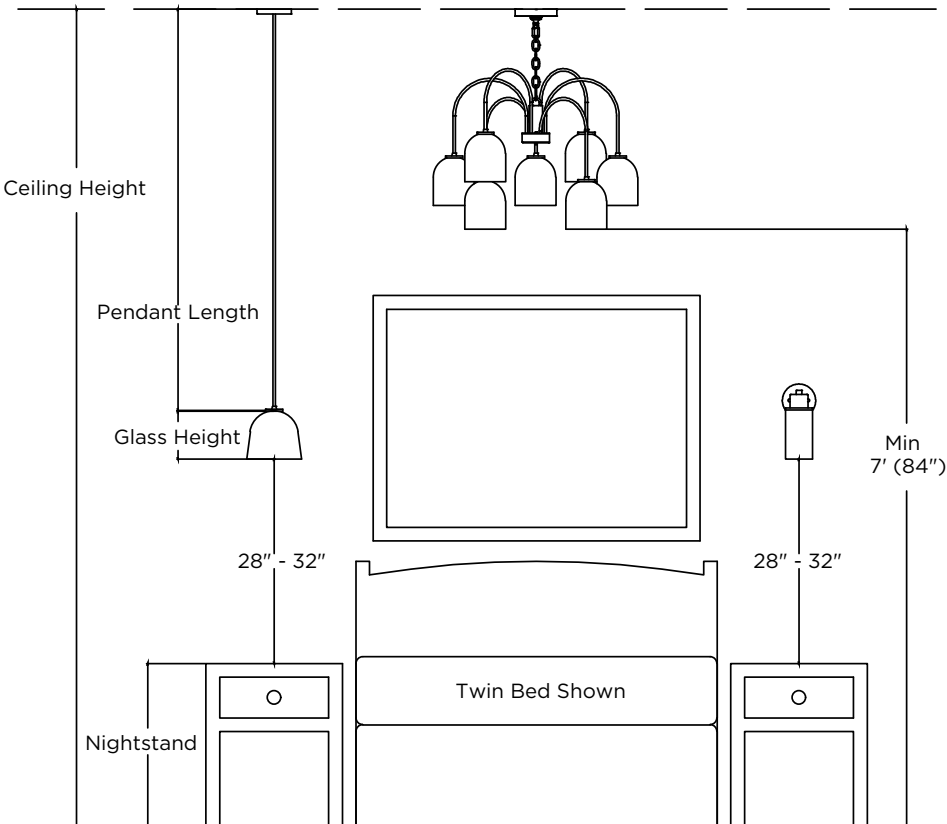

$$\text{Ceiling Height} - \text{Counter Height} - 28" - 36" - \text{Glass Height} = \text{Pendant Length}$$

DINING GUIDE

- **Measure your table height, width, and length.** Standard tables are around 30" high
- Chandeliers (or pendant configurations) should be **between 1/2 to 2/3 of the total table length**. When in doubt, go larger!
- The edge of the chandelier should be at least 6" from the edge of the table in any direction; you don't want to hit your head!
- Make sure you have enough chain. You may need to reach from where your electrical box is to your table. You can order additional chain for any fixture

$$\text{Ceiling Height} - \text{Table Height} - 28" - 36" = \text{Bottom of Chandelier} - \text{Chandelier Height} = \text{Chain Length}$$

LIGHTING GUIDE

BATHROOM + BEDROOM

BATHROOM GUIDE

- The bottom of the pendants or sconces should be between 56" - 60" above the floor to frame the face.
- The center line of the mirror should fall level with the bottom of the pendants or sconces
- Pendants or sconces should be 36"-40" apart
- If using a sconce over the mirror, it should be no smaller than 24", and the bottom of it should be between 75"- 80" off the floor

BEDROOM GUIDE

- **Measure your nightstands and bed height.** Both can vary greatly. Standard beds and nightstands are usually around 25", but can vary between 24"-28"
- The bottom of the pendants or sconces should be between 28" - 32" above the bed or nightstand. Something around 30" usually looks best
- Chandeliers over the bed should be no lower than 7' off the floor, and should be centered on the bed if possible