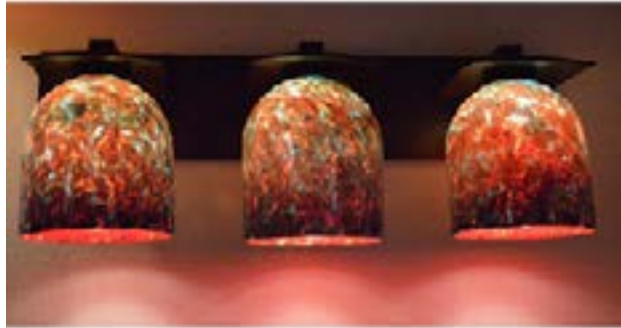

Location Rating
UL Indoor Damp

Country of Manufacture
USA

Voltage
120V, hardwired

Weight
Fixture only: 16.4 lbs

Dimming
No

Lamping
(3) G9 Halogen, 60W max
(LED recommended)

Notes

Height assumes small glass and is approximate. Authorized Hubbardton Forge Dealer

© Hubbardton Forge

Fixture

206603	— SKT	—	— XX	—	NOGLASS

Style 206603	Overall Dimentions Height: 6.8" Width: 24" Depth: 5.3" Backplate: 24" x 5" Mounting Heightvertical: 4.2"	Finish 02 White 05 Bronze 07 Dark Smoke 10 Black 14 Oil Rubbed Bronze 20 Natural Iron 20 82 Vintage Platinum 84 Soft Gold 85 Sterling 86 Modern Brass 89 Ink	HF Glass NOGLASS GG0242 Opal ZU0284 Clear (both 5"d x 4.42"h clear bell with diffuser)

Glass

XX	—	XX	—	XXX	—	XX

Glass Shape ST Straight Dome IT Inward Taper CY Cylinder	Glass Size SM Small 36 3.5" x 6"	Glass Pattern PDS Purple Dragonscale EMO Emerald Ocean DRS Dragonscale MWW Monet White WOW White on White Trails FEA Feather FIR Fire Red MGA Monet Green on Aqua MGS Monet Green on Sapphire MAW Monet Aqua on White MAR Monet Aqua on Roma RAT Random Trail CHR China Red OCS Oceanstone SUS Sunset CHB China Blue CHW Clear Hotwrap SHW Smoky Topaz Hotwrap	Glass Hole Size SM Small

WGW.COM
6469 Ranch Road 12
San Marcos, TX 78666
512-393-3316
lighting@wgw.com