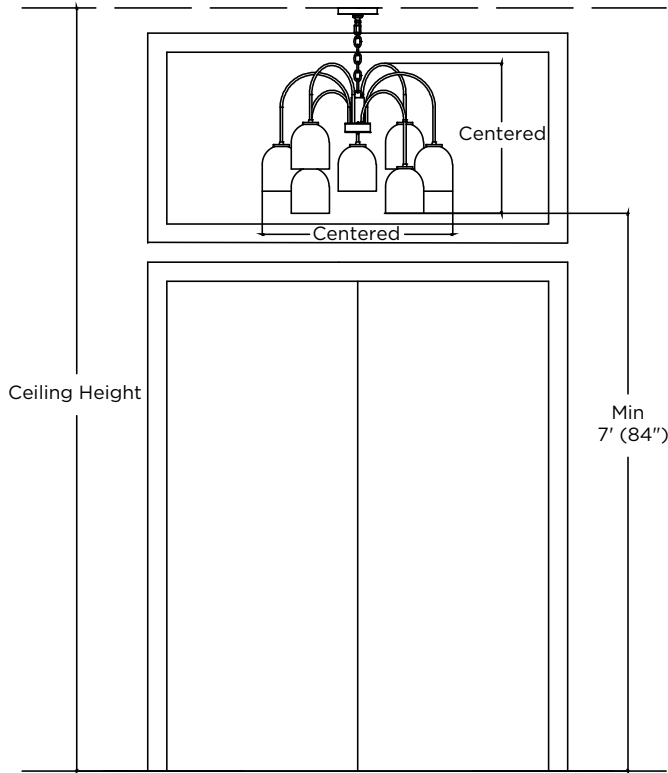

$$\text{Ceiling Height} - \text{Counter Height} - 28" - 36" - \text{Glass Height} = \text{Pendant Length}$$

DINING GUIDE

- **Measure your table height, width, and length.** Standard tables are around 30" high
- Chandeliers (or pendant configurations) should be **between 1/2 to 2/3 of the total table length**. When in doubt, go larger!
- The edge of the chandelier should be at least 6" from the edge of the table in any direction; you don't want to hit your head!
- Make sure you have enough chain. You may need to reach from where your electrical box is to your table. You can order additional chain for any fixture

$$\text{Ceiling Height} - \text{Table Height} - 28" - 36" = \text{Bottom of Chandelier} - \text{Chandelier Height} = \text{Chain Length}$$

LIGHTING GUIDE

BATHROOM + BEDROOM

BATHROOM GUIDE

- The bottom of the pendants or sconces should be between 56" - 60" above the floor to frame the face.
- The center line of the mirror should fall level with the bottom of the pendants or sconces
- Pendants or sconces should be 36"-40" apart
- If using a sconce over the mirror, it should be no smaller than 24", and the bottom of it should be between 75"- 80" off the floor

BEDROOM GUIDE

- **Measure your nightstands and bed height.** Both can vary greatly. Standard beds and nightstands are usually around 25", but can vary between 24"-28"
- The bottom of the pendants or sconces should be between 28" - 32" above the bed or nightstand. Something around 30" usually looks best
- Chandeliers over the bed should be no lower than 7' off the floor, and should be centered on the bed if possible

$$\text{Ceiling Height} - \text{Nightstand Height} - 28" - 36" - \text{Glass Height} = \text{Pendant Length}$$

LIGHTING GUIDE

ENTRY + HALLWAY

ENTRY GUIDE

- The lowest point of the chandeliers or pendants should be approximately 7' or 80"- 84" off the floor
- The fixture should generally be centered on windows or architectural features