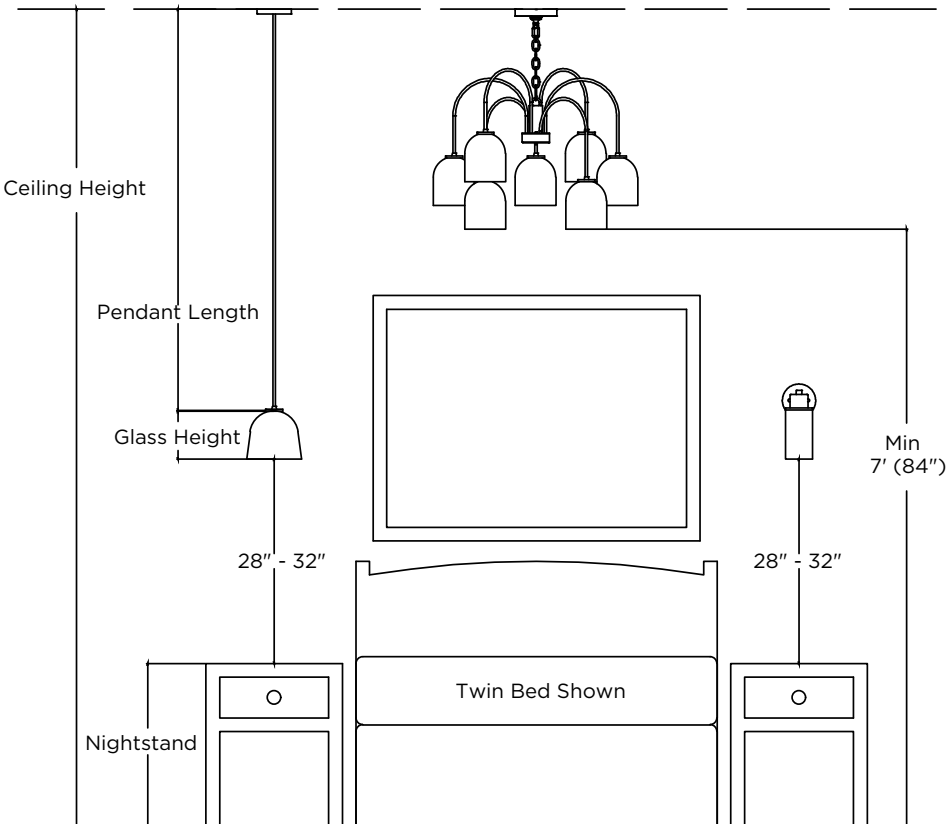

BEDROOM GUIDE

- **Measure your nightstands and bed height.** Both can vary greatly. Standard beds and nightstands are usually around 25", but can vary between 24"-28"
- The bottom of the pendants or sconces should be between 28" - 32" above the bed or nightstand. Something around 30" usually looks best
- Chandeliers over the bed should be no lower than 7' off the floor, and should be centered on the bed if possible

$$\text{Ceiling Height} - \text{Nightstand Height} - 28" - 36" - \text{Glass Height} = \text{Pendant Length}$$