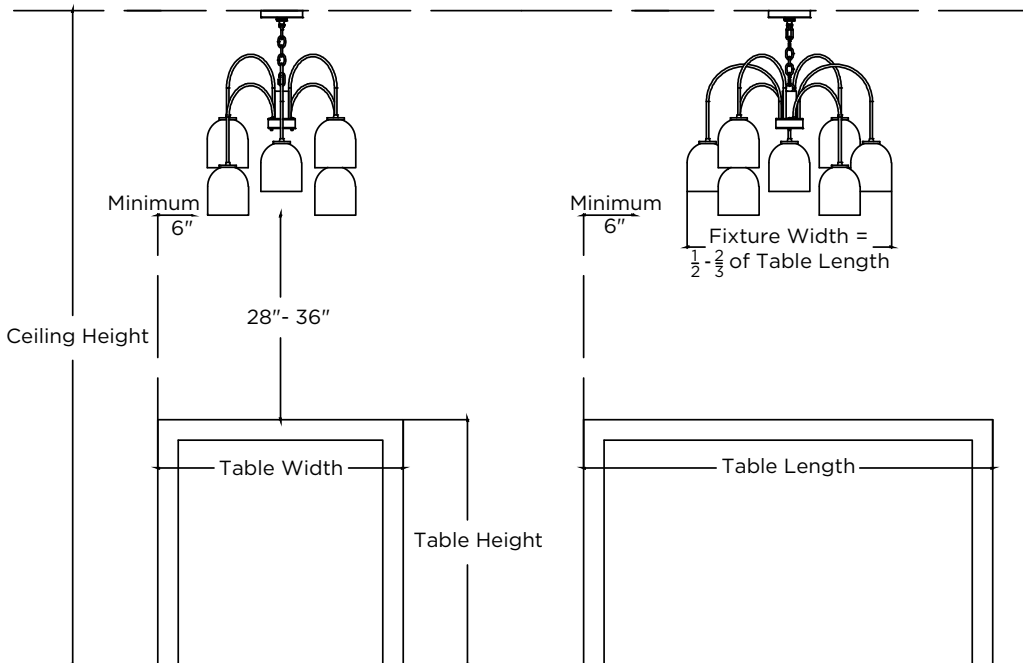

For example, an 800lm LED lightbulb would be approximately equivalent to a traditional 60W incandescent lightbulb.

See the chart on the left for further comparisons.

**We highly suggest you use LED lightbulbs to maintain the longevity of your glass**

### KITCHEN GUIDE

- **Measure your counter height**  
Counters will vary. Table height counters are usually 30", kitchen height are 36", and bar height are 42"
- The bottom of the pendants should be **between 28" - 36" above the countertop**. Something around 30" usually looks best, but adjust if you have very low or high ceilings, or if you are very tall
- The space between pendants should be greater than the total width of the pendant (ie. if pendant is 8", spacing should be at least 8"; 10" is also fine)
- Note any additional or missing light sources, such as recessed lights, windows, or additional fixtures

### DINING GUIDE

- **Measure your table height, width, and length.** Standard tables are around 30" high
- Chandeliers (or pendant configurations) should be **between 1/2 to 2/3 of the total table length**. When in doubt, go larger!
- The edge of the chandelier should be at least 6" from the edge of the table in any direction; you don't want to hit your head!
- Make sure you have enough chain. You may need to reach from where your electrical box is to your table. You can order additional chain for any fixture