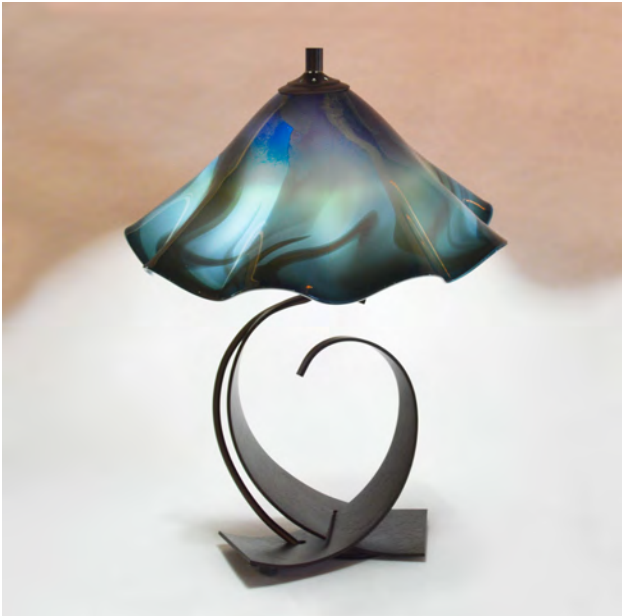

FULLERED IMPRESSIONS WITH OPPOSED CURVES

Table Lamp

Shown in Dark Smoke with a Large Custom Fluted

Description

Table lamp with shade options, opposed contours; small.

Location Rating

UL Indoor Damp

Country of Manufacture

USA

Voltage

120V, plug in

Weight

Fixture only: 6 lbs

Dimming

Yes

Lamping

(1) Medium 3 way, 150W max
(LED recommended)

Notes

Height is approximate. Harp hardware will be visible through transparent patterns. For CA Title 20 compliance use LED bulb. Authorized Hubbardton Forge Dealer

Fixture

272674	—	SKT	—	XX	—	NOGLASS

Style 272674	Overall Dimensions Height: 22.1" Width: 7.9" Depth: 9.6" Canopy: n/a	Finish 03 Mahogany 05 Bronze 07 Dark Smoke 08 Burnished Steel 10 Black 20 Natural Iron 25 Gold 82 Vintage Platinum 84 Soft Gold	HF Glass NOGLASS SB1494 Doeskin SE1494 Flax SF1494 Natural Anna SJ1494 Light Grey SL1494 Medium Grey (all 14" drum shades, additional 29R113-DF diffuser recommended)

Glass

XX	—	XX	—	XXX	—	XX

Glass Shape BL Bell FL Flare FU Fluted	Glass Size LG Large	Glass Pattern PDS Purple Dragonscale EMO Emerald Ocean DRS Dragonscale MWW Monet White WOW White on White Trails FEA Feather FIR Fire Red MGA Monet Green on Aqua MGS Monet Green on Sapphire MAW Monet Aqua on White MAR Monet Aqua on Roma RAT Random Trail CHR China Red OCS Oceanstone SUS Sunset CHB China Blue KAL Kaleidoscope	Glass Hole Size LG Large

WGW.COM

6469 Ranch Road 12
San Marcos, TX 78666
512-393-3316
lighting@wgw.com