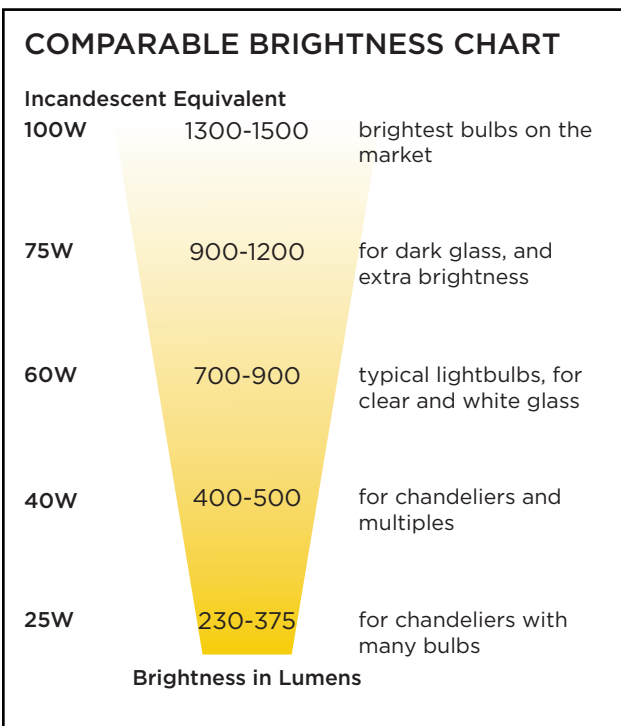

Color temperature (CCT) is

In layman's terms, a metric of how warm or cool a light source appears. It is shown on the box as "Light Color". Often listed as "warm white", "cool white" or "daylight white"- see the chart to the left.

This chart should be found on the box of most reputable light bulbs.

We have recommended lightbulb color temperatures listed with each color pattern. If it is not listed, we recommend you use the same color temperature as is used throughout your home.

Understand that:

Lumens (lm) is: the measure of light produced, also known as "Brightness" and...

Watts (W) is : a unit of power (equal to one joule per second for those who look at their power bill!), it is NOT a measure of how bright something is.

For example, an 800lm LED lightbulb would be approximately equivalent to a traditional 60W incandescent lightbulb.

See the chart on the left for further comparisons.

We highly suggest you use LED lightbulbs to maintain the longevity of your glass