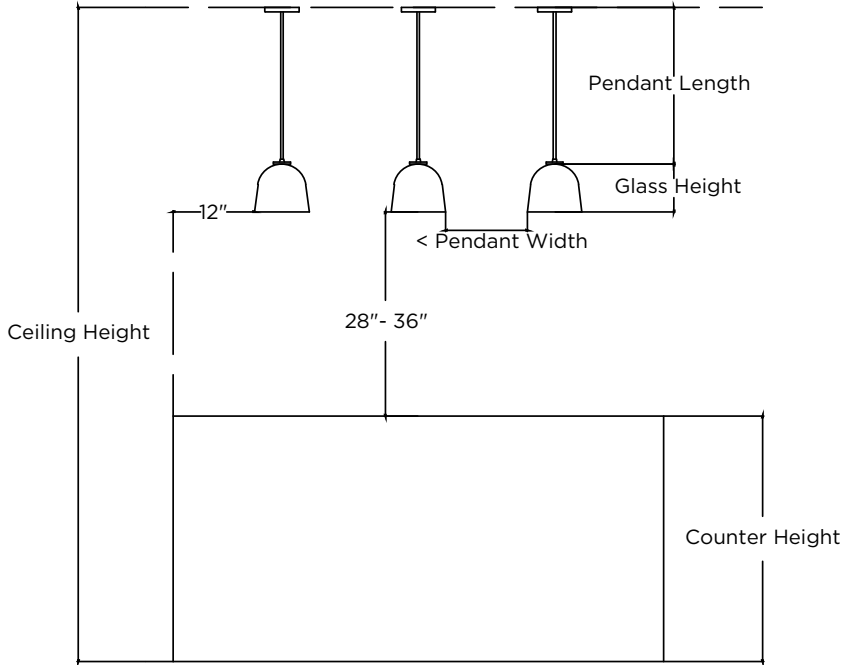

KITCHEN GUIDE

- **Measure your counter height**
  Counters will vary. Table height counters are usually 30", kitchen height are 36", and bar height are 42"
- The bottom of the pendants should be **between 28" - 36" above the countertop**. Something around 30" usually looks best, but adjust if you have very low or high ceilings, or if you are very tall
- The space between pendants should be greater than the total width of the pendant (ie. if pendant is 8", spacing should be at least 8"; 10" is also fine)
- Note any additional or missing light sources, such as recessed lights, windows, or additional fixtures

$$\text{Ceiling Height} - \text{Counter Height} - 28" - 36" - \text{Glass Height} = \text{Pendant Length}$$