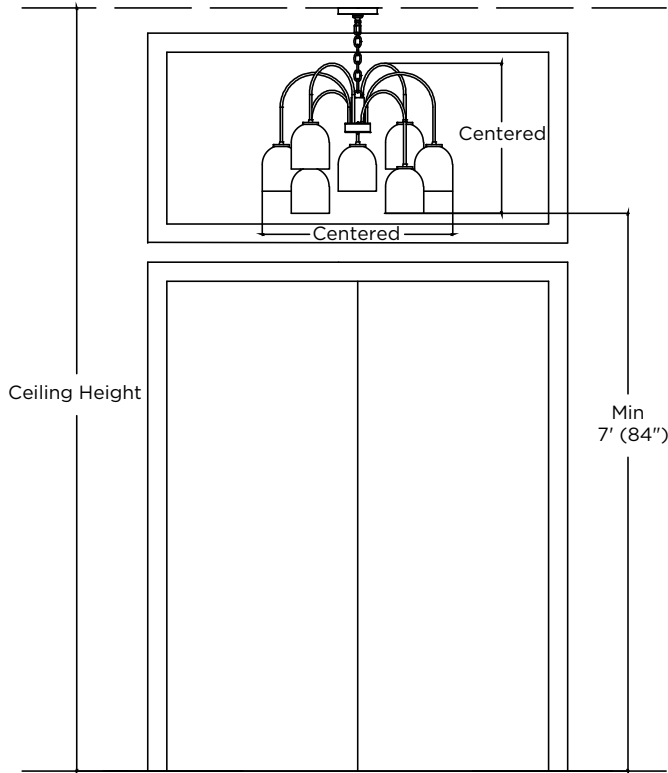

ENTRY GUIDE

- The lowest point of the chandeliers or pendants should be approximately 7' or 80"- 84" off the floor
- The fixture should generally be centered on windows or architectural features

$$\text{Ceiling Height} - \text{84" (approximately)} = \text{Bottom of Chandelier from ceiling} - \text{Chandelier Height} = \text{Chain Length}$$