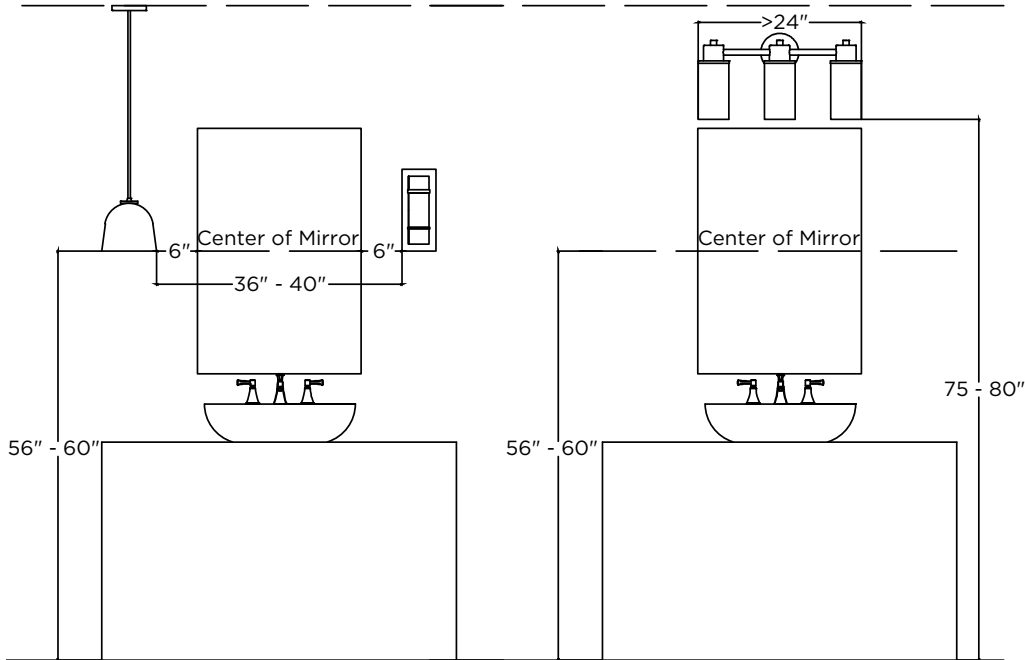

LIGHTING GUIDE

BATHROOM + BEDROOM

BATHROOM GUIDE

- The bottom of the pendants or sconces should be between 56" - 60" above the floor to frame the face.
- The center line of the mirror should fall level with the bottom of the pendants or sconces
- Pendants or sconces should be 36"-40" apart
- If using a sconce over the mirror, it should be no smaller than 24", and the bottom of it should be between 75"- 80" off the floor