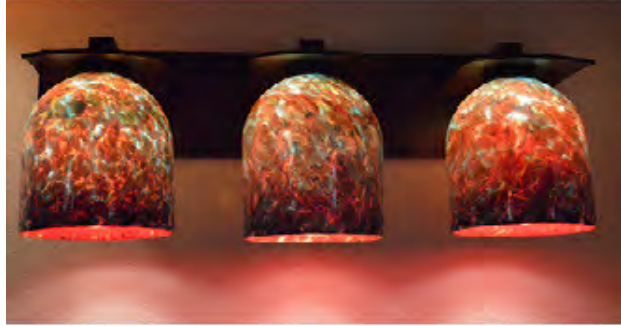

Location Rating
UL Indoor Damp

Country of Manufacture
USA

Voltage
120V, hardwired

Weight
Fixture only: 16.4 lbs

Dimming
No

Lamping
(3) G9 Halogen, 60W max
(LED recommended)

Notes
Height assumes small glass and is approximate. Authorized Hubbardton Forge Dealer

© Hubbardton Forge

Fixture

206603	— SKT	—	— XX	— NOGLASS

Style 206603	Overall Dimentions Height: 6.8" Width: 24" Depth: 5.3" Backplate: 24" x 5"	Finish 03 Mahogany 05 Bronze 07 Dark Smoke 08 Burnished Steel 10 Black 20 Natural Iron 25 Gold 82 Vintage Platinum 84 Soft Gold	HF Glass NOGLASS GG0242 Opal ZU0284 Clear (both 5"d x 4.42"h clear bell with diffuser)

Glass

XX	— XX	— XXX	— XX

Glass Shape ST Straight Dome IT Inward Taper CY Cylinder	Glass Size SM Small 36 3.5" x 6"	Glass Pattern PDS Purple Dragonscale EMO Emerald Ocean DRS Dragonscale MWW Monet White WOW White on White Trails FEA Feather FIR Fire Red MGA Monet Green on Aqua MGS Monet Green on Sapphire MAW Monet Aqua on White MAR Monet Aqua on Roma RAT Random Trail CHR China Red OCS Oceanstone SUS Sunset CHB China Blue CHW Clear Hotwrap SHW Smoky Topaz Hotwrap KAL Kaleidoscope	Glass Hole Size SM Small

WGW.COM
6469 Ranch Road 12
San Marcos, TX 78666
512-393-3316
lighting@wgw.com