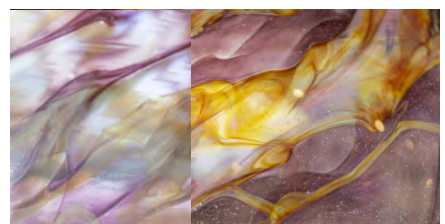

PDS Purple Dragonscale
LED "vintage" bulb recommended