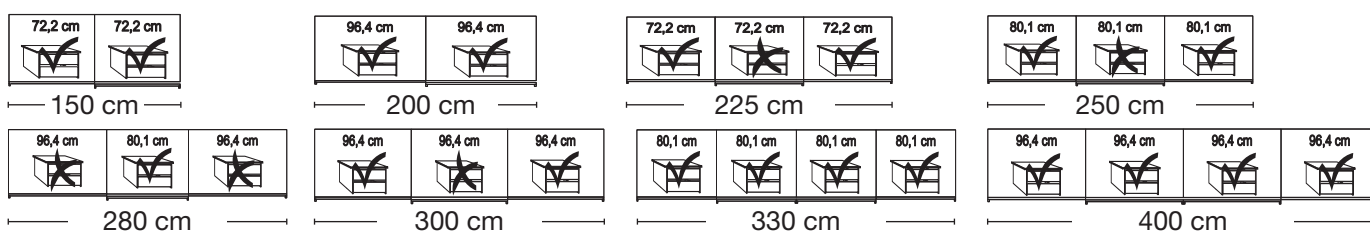

Sliding-door wardrobes, height 236 cm without cornice, handle ledges in silver

Interior:

2 adjustable shelves, 1 clothes rail

Description	Width in cm	Plain front		Front with 2 panels		Front with 4 panels	
		Art. no.	GBP	Art. no.	GBP	Art. no.	GBP
 Art. no. 527	Wooden doors in carcass colour, Glass doors in black						
	2 doors 1 glass door left	150	526	544	562		
	2 doors 1 glass door right	150	527	545	563		
 Art. no. 550	2 doors 2 glass doors	150	528	546	564		
	2 doors 1 glass door left	200	529	547	565		
	2 doors 1 glass door right	200	530	548	566		
	2 doors 2 glass doors	200	531	549	567		
 Art. no. 579	3 doors 1 centre glass door	225	532	550	568		
	3 doors 3 glass doors	225	533	551	569		
	3 doors 1 centre glass door	250	534	552	570		
	3 doors 3 glass doors	250	535	553	571		
	3 doors 1 centre glass door	280	536	554	572		
	3 doors 3 glass doors	280	537	555	573		
	3 doors 1 centre glass door	300	538	556	574		
	3 doors 3 glass doors	300	539	557	575		
	4 doors 2 centre glass doors	330	540	558	576		
	4 doors 4 glass doors	330	541	559	577		
4 doors 2 centre glass doors	400	542	560	578			
4 doors 4 glass doors	400	543	561	579			

Plinth partition