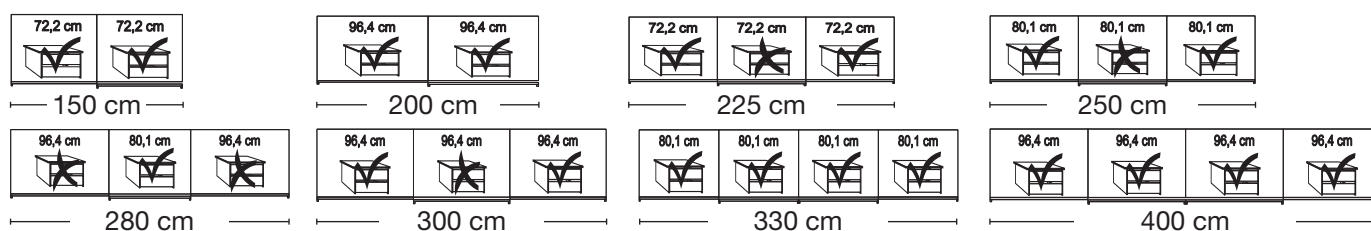

Sales
Promotion

Miami.

05.03.2018 - 31.01.2019

Sliding-door wardrobes, height 217 cm
without cornice, handle ledges in silver

Interior:

2 adjustable shelves, 1 clothes rail

Description	Width in cm	Plain front		Front with 2 panels		Front with 4 panels	
		Art. no.	GBP	Art. no.	GBP	Art. no.	GBP
Wooden and mirrored doors							
 Art. no. 125	2 doors	1 mirrored door left	150	124		142	160
	2 doors	1 mirrored door right	150	125		143	161
	2 doors	2 mirrored doors	150	126		144	162
 Art. no. 148	2 doors	1 mirrored door left	200	127		145	163
	2 doors	1 mirrored door right	200	128		146	164
	2 doors	2 mirrored doors	200	129		147	165
	3 doors	1 centred mirrored door	225	130		148	166
	3 doors	3 mirrored doors	225	131		149	167
	3 doors	1 centred mirrored door	250	132		150	168
 Art. no. 177	3 doors	3 mirrored doors	250	133		151	169
	3 doors	1 centred mirrored door	280	134		152	170
	3 doors	3 mirrored doors	280	135		153	171
	3 doors	1 centred mirrored door	300	136		154	172
	3 doors	3 mirrored doors	300	137		155	173
	4 doors	2 centre mirrored doors	330	138		156	174
	4 doors	4 mirrored doors	330	139		157	175
	4 doors	2 centre mirrored doors	400	140		158	176
	4 doors	4 mirrored doors	400	141		159	177

Plinth partition