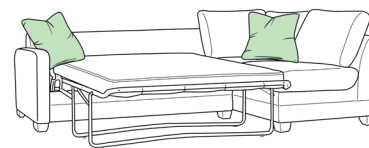

Snuggler

Width: 129cm/50.7"

Depth: 96cm/37.7"

Height: 93cm/36.6"*

Square Storage Stool

Width: 80cm/31.4"

Depth: 80cm/31.4"

Height: 52cm/20.4"*

Corner Sofa Bed Group LHF

(Also available in RHF)

Width: 270cm/106.2"

Depth: 96cm/37.7" (226cm/ 88.9" when pulled out as a sofa bed)

Height: 93cm/36.6"*

Corner Group LHF

(Also available in RHF)

Width: 270cm/106.2"