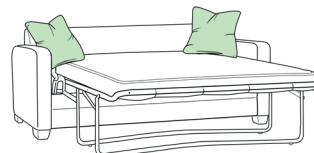

Width: 92cm/36.2"

Depth: 96cm/37.7"

Height: 93cm/36.6"*

Corner Box

Width: 96cm/37.7"

Depth: 96cm/37.7"

Height: 93cm/36.6"*

Large Sofa bed

Width: 189cm/74.4"

Depth: 96cm/37.7" (226cm/ 88.9" when pulled out as a sofa bed)

Height: 93cm/36.6"*

Large Sofa

Width: 189cm/74.4"

Depth: 96cm/37.7"

Height: 93cm/36.6"*

Chair

Width: 90cm/35"

Depth: 95cm/37.4"

Height: 93cm/36.6"*

Small Sofa

Width: 159cm/62.5"

Depth: 96cm/37.7"

Height: 93cm/36.6"*

Small Sofa Bed