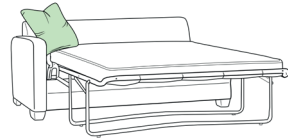

So, what's this sofa made of?

Well, firstly and most importantly, it's been made in Great Britain, so you know it's the real deal. This particular model is made up of the following...

Frame

A traditional hard wood construction, pinned, screwed and glued.

Arms

A square styled arm upholstered with foam.

Back

Hand tensioned woven elastic webbing covered with foam.

Seat

Full zig-zag sprung platform for added flexibility.

Seat Cushions

Foam filled for superior comfort and support.

Back Cushions

High quality fibre.

Scatters

Two medium scatters included with all sofas and corner group, and one per chair.

Feet

Finishes include a choice of five wood colour finishes.

Mattress

Sofa beds come with a sprung mattress as standard. A Hypnos Kingsclere sofa bed pocket sprung mattress with a 10 year guarantee can be added for an extra cost, featuring layers of Solotex, wool and cotton. Please ask in store for details.

Design your own upholstery...

Follow the 5 simple steps to create your dream sofa.

Step 1 - choose your product

Select the products that suit your living space. The images below detail the way in which the back, seat and scatter cushions are

1 Arm Large Sofa Bed LHF

(Also available in RHF)

Width: 174cm/68.5"

Depth: 96cm/37.7" (226cm/ 88.9" when pulled out as a sofa bed)

Height: 93cm/36.6"*