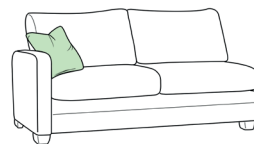

Design your own upholstery...

Follow the 5 simple steps to create your dream sofa.

Step 1 - choose your product

Select the products that suit your living space. The images below detail the way in which the back, seat and scatter cushions are

1 Arm Large Sofa Bed LHF

(Also available in RHF)

Width: 174cm/68.5"

Depth: 96cm/37.7" (226cm/ 88.9" when pulled out as a sofa bed)

Height: 93cm/36.6"*

1 Arm Large Sofa LHF

(Also available in RHF)

Width: 174cm/68.5"

Depth: 96cm/37.7" (226cm/ 88.9" when pulled out as a sofa bed)

Height: 93cm/36.6"*

1 Arm 1 Seater LHF

(Also available in RHF)

Width: 95cm/37.4"

Depth: 96cm/37.7"

Height: 93cm/36.6"*

Armless Unit

Width: 92cm/36.2"

Depth: 96cm/37.7"

Height: 93cm/36.6"*

Corner Box

Width: 96cm/37.7"

Depth: 96cm/37.7"

Height: 93cm/36.6"*

Large Sofa bed