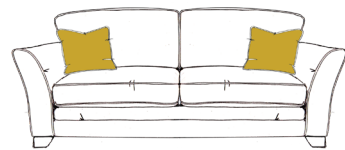

Hetty Collection

ASHLEYMANOR
a new design language

4 Seater Pillow Back Sofa in Finesse colour Lagoon. Shown with Dark feet.

ashleymanor.co.uk

Hetty Collection

ASHLEYMANOR
a new design language

1. Choose your sofa, chair or footstool.

4 Seater Pillow Back (available split)

H:89cm/35ins W:231cm/91ins
D:97cm/38ins

3 Seater Pillow Back (available split)

H:89cm/35ins W:206cm/81ins
D:97cm/38ins

2 Seater Pillow Back

H:89cm/35ins W:180cm/71ins
D:97cm/38ins

Snuggler

H:89cm/35ins W:137cm/54ins
D:97cm/38ins

4 Seater Standard Back (available split)

H:89cm/35ins W:231cm/91ins
D:97cm/38ins

3 Seater Standard Back (available split)

H:89cm/35ins W:206cm/81ins
D:97cm/38ins

2 Seater Standard Back

H:89cm/35ins W:180cm/71ins
D:97cm/38ins

Chair

H:89cm/35ins W:109cm/43ins
D:97cm/38ins

Accent Chair

H:89cm/35ins W:79cm/31ins
D:86cm/34ins

Button Footstool

H:40cm/16ins W:110cm/43ins
D:73cm/29ins