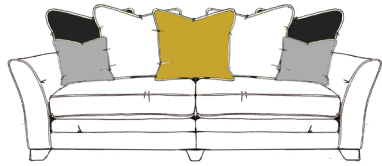

Hetty Collection

ASHLEYMANOR
a new design language

4 Seater Pillow Back Sofa in Finesse colour Lagoon. Shown with Dark feet.

ashleymanor.co.uk

Hetty Collection

ASHLEYMANOR
a new design language

1. Choose your sofa, chair or footstool.

4 Seater Pillow Back (available split)

H:89cm/35ins W:231cm/91ins
D:97cm/38ins

3 Seater Pillow Back (available split)

H:89cm/35ins W:206cm/81ins
D:97cm/38ins

2 Seater Pillow Back

H:89cm/35ins W:180cm/71ins
D:97cm/38ins

Snuggler

H:89cm/35ins W:137cm/54ins
D:97cm/38ins

4 Seater Standard Back (available split)

H:89cm/35ins W:231cm/91ins
D:97cm/38ins

3 Seater Standard Back (available split)

H:89cm/35ins W:206cm/81ins
D:97cm/38ins

BACK CUSHIONS: Fibre filled.

PILLOWS: Fibre filled as standard. Also available feather filled at additional cost - please specify.

SCATTERS: Feather filled.

OPTIONS: Sofas available as pillowback or standard back. 4 seater and 3 seater sofas are available split at extra cost. Feet are removable.