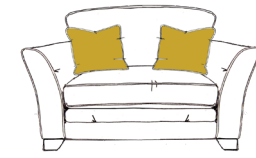

Hetty Collection

ASHLEYMANOR
a new design language

4 Seater Pillow Back Sofa in Finesse colour Lagoon. Shown with Dark feet.

ashleymanor.co.uk

Hetty Collection

ASHLEYMANOR
a new design language

1. Choose your sofa, chair or footstool.

4 Seater Pillow Back (available split)

H:89cm/35ins W:231cm/91ins
D:97cm/38ins

3 Seater Pillow Back (available split)

H:89cm/35ins W:206cm/81ins
D:97cm/38ins

2 Seater Pillow Back

H:89cm/35ins W:180cm/71ins
D:97cm/38ins

Snuggler

H:89cm/35ins W:137cm/54ins
D:97cm/38ins

4 Seater Standard Back (available split)

H:89cm/35ins W:231cm/91ins
D:97cm/38ins

3 Seater Standard Back (available split)

H:89cm/35ins W:206cm/81ins
D:97cm/38ins

2 Seater Standard Back

H:89cm/35ins W:180cm/71ins
D:97cm/38ins

Chair

H:89cm/35ins W:109cm/43ins
D:97cm/38ins

Accent Chair

H:89cm/35ins W:79cm/31ins
D:86cm/34ins

Button Footstool

H:40cm/16ins W:110cm/43ins
D:73cm/29ins