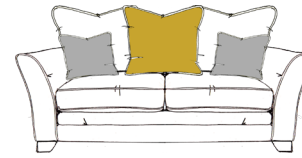

Hetty Collection

ASHLEYMANOR
a new design language

4 Seater Pillow Back Sofa in Finesse colour Lagoon. Shown with Dark feet.

ashleymanor.co.uk

Hetty Collection

ASHLEYMANOR
a new design language

1. Choose your sofa, chair or footstool.

4 Seater Pillow Back (available split)

H:89cm/35ins W:231cm/91ins
D:97cm/38ins

3 Seater Pillow Back (available split)

H:89cm/35ins W:206cm/81ins
D:97cm/38ins

2 Seater Pillow Back

H:89cm/35ins W:180cm/71ins
D:97cm/38ins

Snuggler

H:89cm/35ins W:137cm/54ins
D:97cm/38ins

4 Seater Standard Back (available split)

H:89cm/35ins W:231cm/91ins
D:97cm/38ins

3 Seater Standard Back (available split)

H:89cm/35ins W:206cm/81ins
D:97cm/38ins

BACK CUSHIONS: Fibre filled.

PILLOWS: Fibre filled as standard. Also available feather filled at additional cost - please specify.

SCATTERS: Feather filled.

OPTIONS: Sofas available as pillowback or standard back. 4 seater and 3 seater sofas are available split at extra cost. Feet are removable.