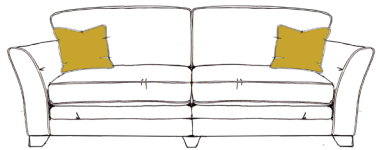

Hetty Collection

ASHLEYMANOR
a new design language

4 Seater Pillow Back Sofa in Finesse colour Lagoon. Shown with Dark feet.

ashleymanor.co.uk

Hetty Collection

ASHLEYMANOR
a new design language

1. Choose your sofa, chair or footstool.

4 Seater Pillow Back (available split)

H:89cm/35ins W:231cm/91ins
D:97cm/38ins

3 Seater Pillow Back (available split)

H:89cm/35ins W:206cm/81ins
D:97cm/38ins

2 Seater Pillow Back

H:89cm/35ins W:180cm/71ins
D:97cm/38ins

Snuggler

H:89cm/35ins W:137cm/54ins
D:97cm/38ins

4 Seater Standard Back (available split)

H:89cm/35ins W:231cm/91ins
D:97cm/38ins

3 Seater Standard Back (available split)

H:89cm/35ins W:206cm/81ins
D:97cm/38ins

2 Seater Standard Back

H:89cm/35ins W:180cm/71ins
D:97cm/38ins

Chair

H:89cm/35ins W:109cm/43ins
D:97cm/38ins

Accent Chair

H:89cm/35ins W:79cm/31ins
D:86cm/34ins

Button Footstool

H:40cm/16ins W:110cm/43ins
D:73cm/29ins