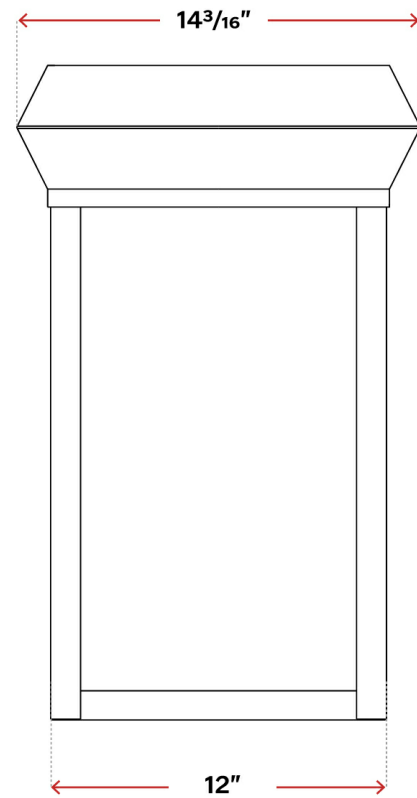

Technical Drawing

WARNING: This product can expose you to chemicals including lead, which are known to the State of California to cause cancer, birth defects, or other reproductive harm. For more information, go to www.p65warnings.ca.gov.