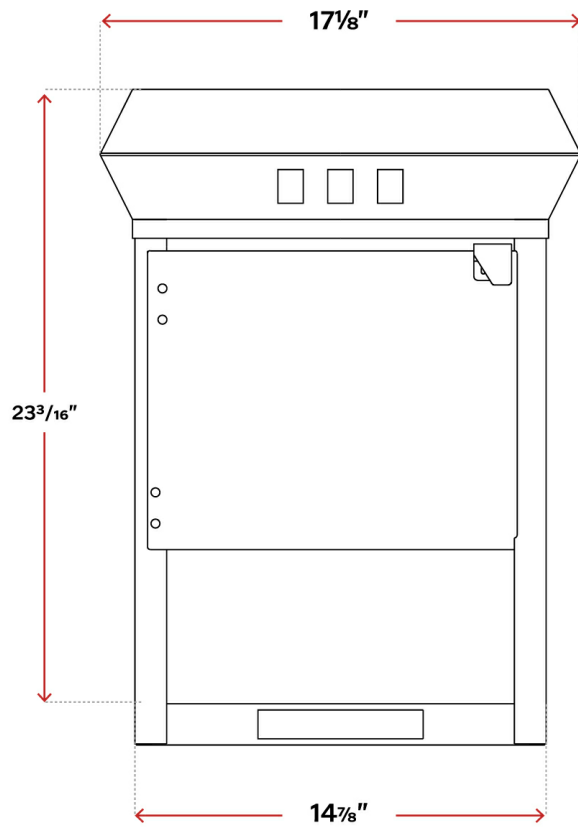

Technical Drawing

WARNING: This product can expose you to chemicals including lead, which are known to the State of California to cause cancer, birth defects, or other reproductive harm. For more information, go to www.p65warnings.ca.gov.